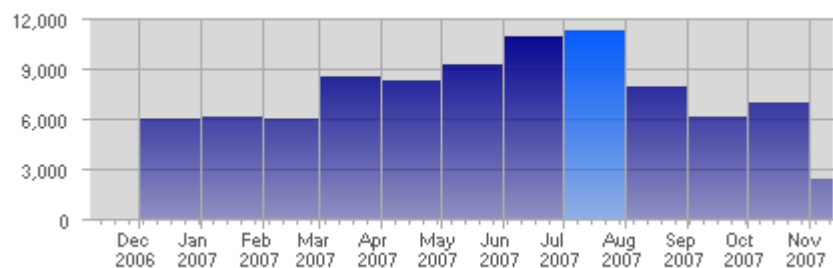

Traffic and Activity > Visits

Report Description

Report Description: Visits during the month of July 2007
 Report Range: Month of July 2007
 Report Scope: Historical Data

Historic Breakdown

Activity Breakdown

Date	Total Visits	Average Visits Historically	Change	Percent of Total Visits
Sun Jul 1st, 2007	321	202,13	+321 ▲	2,84%
Mon Jul 2nd, 2007	334	223,86	+334 ▲	2,95%
Tue Jul 3rd, 2007	350	238,80	+350 ▲	3,10%
Wed Jul 4th, 2007	413	232,86	+413 ▲	3,65%
Thu Jul 5th, 2007	395	235,23	+395 ▲	3,49%
Fri Jul 6th, 2007	357	227,76	+357 ▲	3,16%
Sat Jul 7th, 2007	279	218,66	+279 ▲	2,47%
Sun Jul 8th, 2007	317	202,13	-4 ▼	2,80%
Mon Jul 9th, 2007	408	223,86	+74 ▲	3,61%
Tue Jul 10th, 2007	384	238,80	+34 ▲	3,40%
Wed Jul 11th, 2007	320	232,86	-93 ▼	2,83%
Thu Jul 12th, 2007	365	235,23	-30 ▼	3,23%
Fri Jul 13th, 2007	393	227,76	+36 ▲	3,48%
Sat Jul 14th, 2007	412	218,66	+133 ▲	3,64%
Sun Jul 15th, 2007	439	202,13	+122 ▲	3,88%
Mon Jul 16th, 2007	446	223,86	+38 ▲	3,94%
Tue Jul 17th, 2007	405	238,80	+21 ▲	3,58%
Wed Jul 18th, 2007	377	232,86	+57 ▲	3,33%
Thu Jul 19th, 2007	409	235,23	+44 ▲	3,62%
Fri Jul 20th, 2007	352	227,76	-41 ▼	3,11%
Sat Jul 21st, 2007	397	218,66	-15 ▼	3,51%
Sun Jul 22nd, 2007	364	202,13	-75 ▼	3,22%
Mon Jul 23rd, 2007	400	223,86	-46 ▼	3,54%
Tue Jul 24th, 2007	386	238,80	-19 ▼	3,41%
Wed Jul 25th, 2007	378	232,86	+1 ▲	3,34%
Thu Jul 26th, 2007	385	235,23	-24 ▼	3,40%
Fri Jul 27th, 2007	379	227,76	+27 ▲	3,35%
Sat Jul 28th, 2007	327	218,66	-70 ▼	2,89%