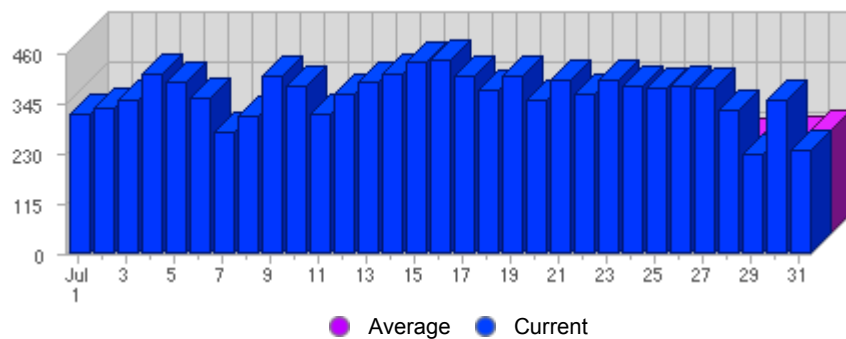

Traffic and Activity > Visits

Report Description

Report Description: Visits during the month of July 2007
 Report Range: Month of July 2007
 Report Scope: Historical Data

Historic Breakdown

Activity Breakdown

Date	Total Visits	Average Visits Historically	Change	Percent of Total Visits
Sun Jul 1st, 2007	321	202,13	+321 ▲	2,84%
Mon Jul 2nd, 2007	334	223,86	+334 ▲	2,95%
Tue Jul 3rd, 2007	350	238,80	+350 ▲	3,10%
Wed Jul 4th, 2007	413	232,86	+413 ▲	3,65%
Thu Jul 5th, 2007	395	235,23	+395 ▲	3,49%
Fri Jul 6th, 2007	357	227,76	+357 ▲	3,16%
Sat Jul 7th, 2007	279	218,66	+279 ▲	2,47%
Sun Jul 8th, 2007	317	202,13	-4 ▼	2,80%
Mon Jul 9th, 2007	408	223,86	+74 ▲	3,61%
Tue Jul 10th, 2007	384	238,80	+34 ▲	3,40%
Wed Jul 11th, 2007	320	232,86	-93 ▼	2,83%
Thu Jul 12th, 2007	365	235,23	-30 ▼	3,23%
Fri Jul 13th, 2007	393	227,76	+36 ▲	3,48%
Sat Jul 14th, 2007	412	218,66	+133 ▲	3,64%
Sun Jul 15th, 2007	439	202,13	+122 ▲	3,88%
Mon Jul 16th, 2007	446	223,86	+38 ▲	3,94%
Tue Jul 17th, 2007	405	238,80	+21 ▲	3,58%
Wed Jul 18th, 2007	377	232,86	+57 ▲	3,33%
Thu Jul 19th, 2007	409	235,23	+44 ▲	3,62%
Fri Jul 20th, 2007	352	227,76	-41 ▼	3,11%
Sat Jul 21st, 2007	397	218,66	-15 ▼	3,51%
Sun Jul 22nd, 2007	364	202,13	-75 ▼	3,22%
Mon Jul 23rd, 2007	400	223,86	-46 ▼	3,54%
Tue Jul 24th, 2007	386	238,80	-19 ▼	3,41%
Wed Jul 25th, 2007	378	232,86	+1 ▲	3,34%
Thu Jul 26th, 2007	385	235,23	-24 ▼	3,40%
Fri Jul 27th, 2007	379	227,76	+27 ▲	3,35%
Sat Jul 28th, 2007	327	218,66	-70 ▼	2,89%

Sun Jul 29th, 2007	228	202,13	-136 ▼	2,02%
Mon Jul 30th, 2007	350	223,86	-50 ▼	3,10%
Tue Jul 31st, 2007	239	238,80	-147 ▼	2,11%
	11,309	7,034	+275 ▲	

Content created Tuesday, November 13, 2007 00:48:46 GMT 1:00
LiveStats® .XSP V8.03 Copyright ©1996-2005 DeepMetrix® Corporation. All rights reserved.
Licensed to Aruba S.p.A..