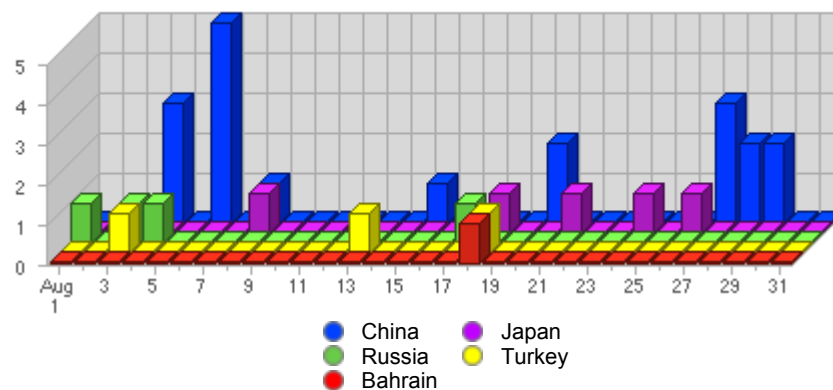

Geographic Info > [Asian Country](#)**Report Description**

Report Description: Asian Countries that Visitors came from during the month of August 2007
Report Range: Month of August 2007
Report Scope: Historical Data
List Size: 10 of 10

Map**Activity Breakdown**

#	Flag	Country	Total Visits	Average Visits Historically	Change	Percent of Visits
1.		China	19	22,35	+7 ▲	51,35%
2.		Japan	5	3,79	+5 ▲	13,51%
3.		Russia	4	3,08	+3 ▲	10,81%
4.		Turkey	3	1,82	+2 ▲	8,11%
5.		Bahrain	1	0,67	0 ▬	2,70%
6.		Philippines	1	0,00	0 ▬	2,70%
7.		Vietnam	1	-	+1 ▲	2,70%
8.		Armenia	1	-	+1 ▲	2,70%
9.		Iran	1	1,00	0 ▬	2,70%
10.		Thailand	1	0,80	0 ▬	2,70%
			37	34	+9 ▲	