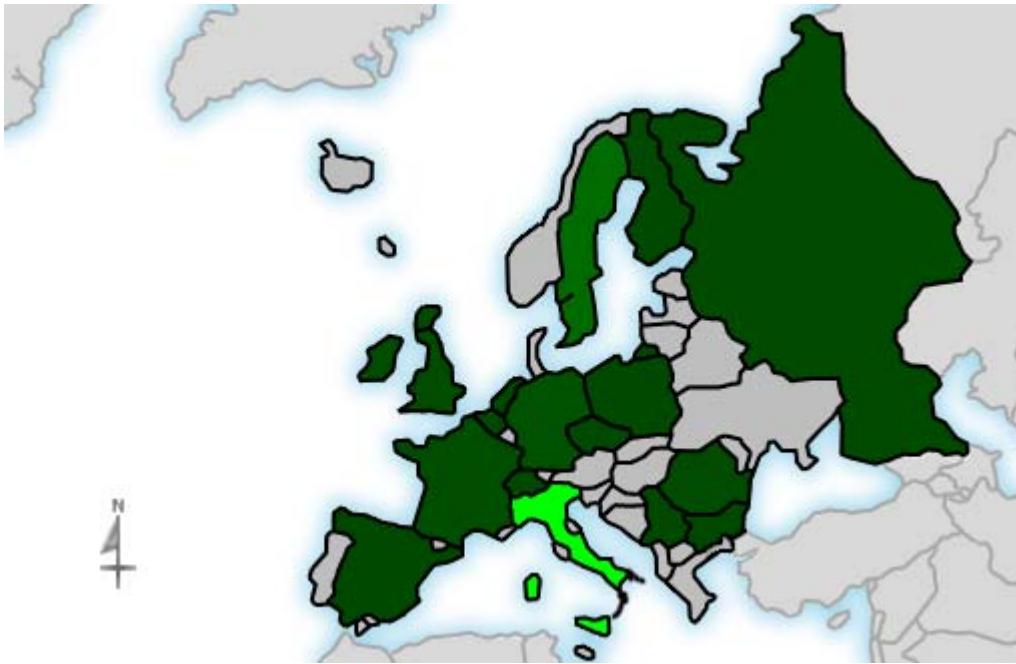

Geographic Info > [European Country](#)**Report Description**

Report Description: European Countries that Visitors came from during the month of August 2007
Report Range: Month of August 2007
Report Scope: Historical Data
List Size: 17 of 17

Map**Activity Breakdown**

#	Flag	Country	Total Visits	Average Visits Historically	Change	Percent of Visits
1.		Italy	350	610,06	-6 ▼	70,00%
2.		Sweden	73	66,71	-30 ▼	14,60%
3.		Germany	20	19,47	+2 ▲	4,00%
4.		Ireland	13	5,07	+1 ▲	2,60%
5.		France	11	8,59	+4 ▲	2,20%
6.		United Kingdom	8	11,77	+1 ▲	1,60%
7.		Romania	7	1,38	+7 ▲	1,40%
8.		Russia	4	3,08	+3 ▲	0,80%
9.		Switzerland	3	13,82	-2 ▼	0,60%
10.		Spain	3	3,93	0 ▬	0,60%
11.		Yugoslavia	2	1,00	+2 ▲	0,40%