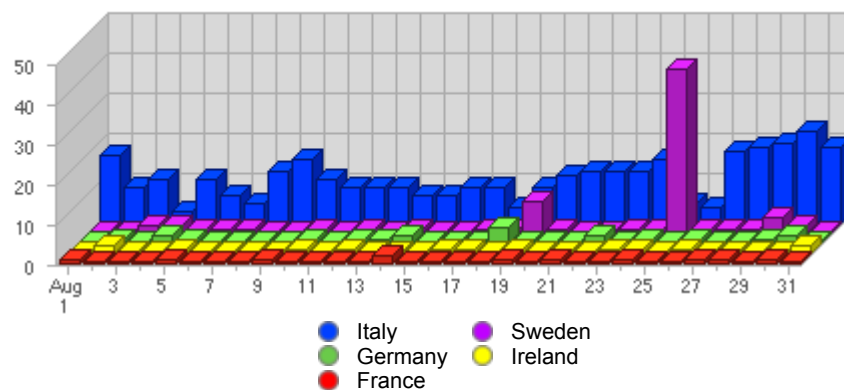

Geographic Info > [European Country](#)**Report Description**

Report Description: European Countries that Visitors came from during the month of August 2007
Report Range: Month of August 2007
Report Scope: Historical Data
List Size: 17 of 17

Map**Activity Breakdown**

#	Flag	Country	Total Visits	Average Visits Historically	Change	Percent of Visits
1.		Italy	350	610,06	-6 ▼	70,00%
2.		Sweden	73	66,71	-30 ▼	14,60%
3.		Germany	20	19,47	+2 ▲	4,00%
4.		Ireland	13	5,07	+1 ▲	2,60%
5.		France	11	8,59	+4 ▲	2,20%
6.		United Kingdom	8	11,77	+1 ▲	1,60%
7.		Romania	7	1,38	+7 ▲	1,40%
8.		Russia	4	3,08	+3 ▲	0,80%
9.		Switzerland	3	13,82	-2 ▼	0,60%
10.		Spain	3	3,93	0 ▬	0,60%
11.		Yugoslavia	2	1,00	+2 ▲	0,40%