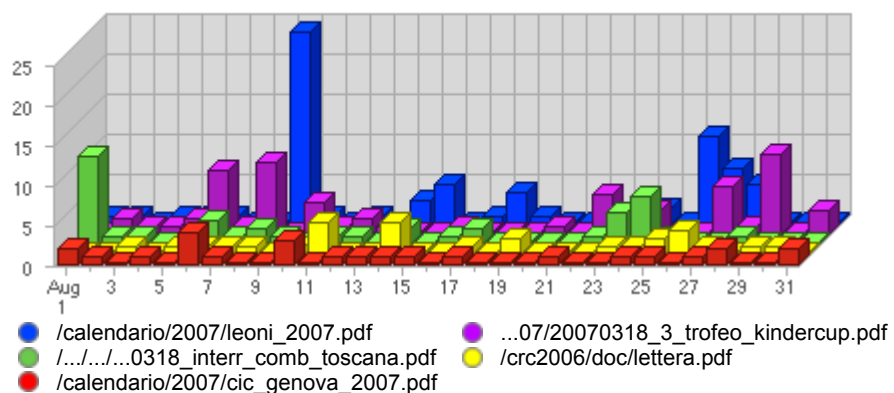

Pages and Content > Media & Downloads

Report Description

Report Description: Downloads during the month of August 2007
 Report Range: Month of August 2007
 Report Scope: Historical Data
 List Size: 25 of 154

Activity Breakdown

#	File	Total Downloads	Average Downloads Historically	Change	Percent of Downloads
1.	/calendario/2007/leoni_2007.pdf	70	120,75	-19 ▼	3,66%
2.	/calendario/2007/20070318_3_trofeo_kindercup.pdf	62	118,63	-8 ▼	3,24%
3.	/calendario/2007/20070318_interr_comb_toscana.pdf	40	63,38	-16 ▼	2,09%
4.	/crc2006/doc/lettera.pdf	27	43,00	-25 ▼	1,41%
5.	/calendario/2007/cic_genova_2007.pdf	25	22,13	-2 ▼	1,31%
6.	/crc2006/mod/mappe_crc_2006.pdf	24	33,07	-10 ▼	1,26%
7.	/statistiche/2006/06/200606_geographic_info-asian_country.pdf	24	13,20	-4 ▼	1,26%
8.	/statistiche/2006/08/200608_geographic_info-european_country.pdf	24	13,62	+1 ▲	1,26%