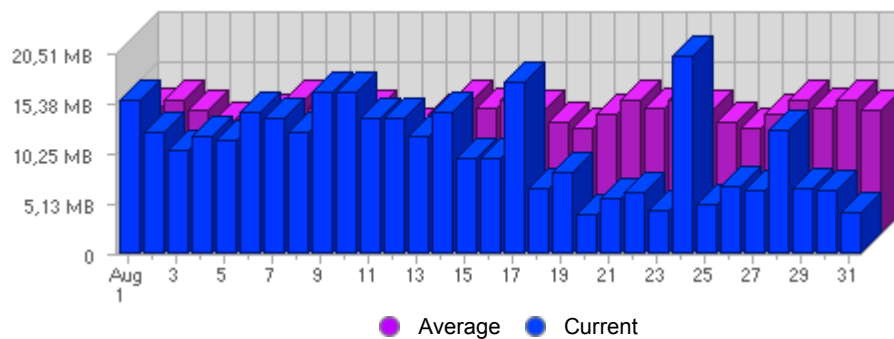

Traffic and Activity > Bandwidth

Report Description

Report Description: Bandwidth during the month of August 2007
 Report Range: Month of August 2007
 Report Scope: Historical Data

Historic Breakdown

Activity Breakdown

Date	Total Bandwidth	Average Bandwidth Historically	Change	Percent of Total Bandwidth
Wed Aug 1st, 2007	15,72 MB	12,75 MB	+15,72 MB ▲	4,75%
Thu Aug 2nd, 2007	12,31 MB	13,67 MB	+12,31 MB ▲	3,72%
Fri Aug 3rd, 2007	10,63 MB	12,55 MB	+10,63 MB ▲	3,22%
Sat Aug 4th, 2007	11,98 MB	11,46 MB	+11,98 MB ▲	3,62%
Sun Aug 5th, 2007	11,57 MB	10,78 MB	+2,49 MB ▲	3,50%
Mon Aug 6th, 2007	14,44 MB	12,18 MB	-1,65 MB ▼	4,37%
Tue Aug 7th, 2007	13,85 MB	13,63 MB	+5,69 MB ▲	4,19%
Wed Aug 8th, 2007	12,37 MB	12,75 MB	-3,35 MB ▼	3,74%
Thu Aug 9th, 2007	16,45 MB	13,67 MB	+4,14 MB ▲	4,97%
Fri Aug 10th, 2007	16,43 MB	12,55 MB	+5,79 MB ▲	4,97%
Sat Aug 11th, 2007	13,77 MB	11,46 MB	+1,79 MB ▲	4,16%
Sun Aug 12th, 2007	13,86 MB	10,78 MB	+2,29 MB ▲	4,19%
Mon Aug 13th, 2007	12,07 MB	12,18 MB	-2,37 MB ▼	3,65%
Tue Aug 14th, 2007	14,46 MB	13,63 MB	+625,00 KB ▲	4,37%
Wed Aug 15th, 2007	9,76 MB	12,75 MB	-2,61 MB ▼	2,95%
Thu Aug 16th, 2007	9,81 MB	13,67 MB	-6,64 MB ▼	2,97%
Fri Aug 17th, 2007	17,49 MB	12,55 MB	+1,06 MB ▲	5,29%
Sat Aug 18th, 2007	6,72 MB	11,46 MB	-7,05 MB ▼	2,03%
Sun Aug 19th, 2007	8,30 MB	10,78 MB	-5,56 MB ▼	2,51%
Mon Aug 20th, 2007	3,93 MB	12,18 MB	-8,14 MB ▼	1,19%
Tue Aug 21st, 2007	5,73 MB	13,63 MB	-8,73 MB ▼	1,73%
Wed Aug 22nd, 2007	6,31 MB	12,75 MB	-3,45 MB ▼	1,91%
Thu Aug 23rd, 2007	4,42 MB	13,67 MB	-5,39 MB ▼	1,34%
Fri Aug 24th, 2007	20,18 MB	12,55 MB	+2,69 MB ▲	6,10%
Sat Aug 25th, 2007	4,97 MB	11,46 MB	-1,75 MB ▼	1,50%
Sun Aug 26th, 2007	6,79 MB	10,78 MB	-1,51 MB ▼	2,05%
Mon Aug 27th, 2007	6,54 MB	12,18 MB	+2,61 MB ▲	1,98%
Tue Aug 28th, 2007	12,52 MB	13,63 MB	+6,79 MB ▲	3,79%