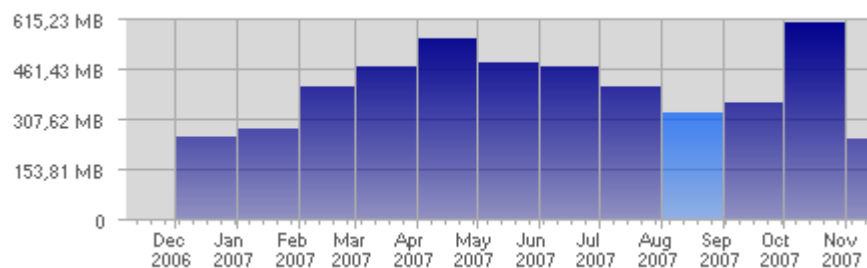

Traffic and Activity > Bandwidth

Report Description

Report Description: Bandwidth during the month of August 2007
 Report Range: Month of August 2007
 Report Scope: Historical Data

Historic Breakdown

Activity Breakdown

Date	Total Bandwidth	Average Bandwidth Historically	Change	Percent of Total Bandwidth
Wed Aug 1st, 2007	15,72 MB	12,75 MB	+15,72 MB ▲	4,75%
Thu Aug 2nd, 2007	12,31 MB	13,67 MB	+12,31 MB ▲	3,72%
Fri Aug 3rd, 2007	10,63 MB	12,55 MB	+10,63 MB ▲	3,22%
Sat Aug 4th, 2007	11,98 MB	11,46 MB	+11,98 MB ▲	3,62%
Sun Aug 5th, 2007	11,57 MB	10,78 MB	+2,49 MB ▲	3,50%
Mon Aug 6th, 2007	14,44 MB	12,18 MB	-1,65 MB ▼	4,37%
Tue Aug 7th, 2007	13,85 MB	13,63 MB	+5,69 MB ▲	4,19%
Wed Aug 8th, 2007	12,37 MB	12,75 MB	-3,35 MB ▼	3,74%
Thu Aug 9th, 2007	16,45 MB	13,67 MB	+4,14 MB ▲	4,97%
Fri Aug 10th, 2007	16,43 MB	12,55 MB	+5,79 MB ▲	4,97%
Sat Aug 11th, 2007	13,77 MB	11,46 MB	+1,79 MB ▲	4,16%
Sun Aug 12th, 2007	13,86 MB	10,78 MB	+2,29 MB ▲	4,19%
Mon Aug 13th, 2007	12,07 MB	12,18 MB	-2,37 MB ▼	3,65%
Tue Aug 14th, 2007	14,46 MB	13,63 MB	+625,00 KB ▲	4,37%
Wed Aug 15th, 2007	9,76 MB	12,75 MB	-2,61 MB ▼	2,95%
Thu Aug 16th, 2007	9,81 MB	13,67 MB	-6,64 MB ▼	2,97%
Fri Aug 17th, 2007	17,49 MB	12,55 MB	+1,06 MB ▲	5,29%
Sat Aug 18th, 2007	6,72 MB	11,46 MB	-7,05 MB ▼	2,03%
Sun Aug 19th, 2007	8,30 MB	10,78 MB	-5,56 MB ▼	2,51%
Mon Aug 20th, 2007	3,93 MB	12,18 MB	-8,14 MB ▼	1,19%
Tue Aug 21st, 2007	5,73 MB	13,63 MB	-8,73 MB ▼	1,73%
Wed Aug 22nd, 2007	6,31 MB	12,75 MB	-3,45 MB ▼	1,91%
Thu Aug 23rd, 2007	4,42 MB	13,67 MB	-5,39 MB ▼	1,34%
Fri Aug 24th, 2007	20,18 MB	12,55 MB	+2,69 MB ▲	6,10%
Sat Aug 25th, 2007	4,97 MB	11,46 MB	-1,75 MB ▼	1,50%
Sun Aug 26th, 2007	6,79 MB	10,78 MB	-1,51 MB ▼	2,05%
Mon Aug 27th, 2007	6,54 MB	12,18 MB	+2,61 MB ▲	1,98%
Tue Aug 28th, 2007	12,52 MB	13,63 MB	+6,79 MB ▲	3,79%