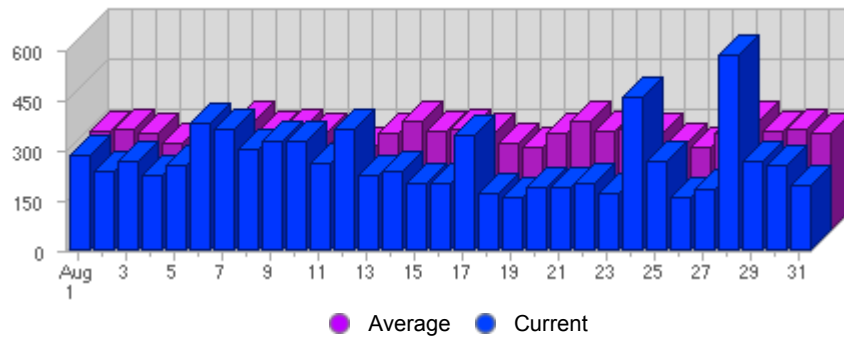

Traffic and Activity > Page Views

Report Description

Report Description: Page Views during the month of August 2007
 Report Range: Month of August 2007
 Report Scope: Historical Data

Historic Breakdown

Activity Breakdown

Date	Total Page Views	Average Page Views Historically	Change	Percent of Total Page Views
Wed Aug 1st, 2007	286	294,45	+286 ▲	3,47%
Thu Aug 2nd, 2007	234	303,44	+234 ▲	2,84%
Fri Aug 3rd, 2007	269	288,49	+269 ▲	3,27%
Sat Aug 4th, 2007	223	259,07	+223 ▲	2,71%
Sun Aug 5th, 2007	257	246,61	+8 ▲	3,12%
Mon Aug 6th, 2007	380	289,59	+91 ▲	4,62%
Tue Aug 7th, 2007	361	327,72	+167 ▲	4,39%
Wed Aug 8th, 2007	301	294,45	+15 ▲	3,66%
Thu Aug 9th, 2007	326	303,44	+92 ▲	3,96%
Fri Aug 10th, 2007	325	288,49	+56 ▲	3,95%
Sat Aug 11th, 2007	262	259,07	+39 ▲	3,18%
Sun Aug 12th, 2007	361	246,61	+104 ▲	4,39%
Mon Aug 13th, 2007	227	289,59	-153 ▼	2,76%
Tue Aug 14th, 2007	234	327,72	-127 ▼	2,84%
Wed Aug 15th, 2007	200	294,45	-101 ▼	2,43%
Thu Aug 16th, 2007	203	303,44	-123 ▼	2,47%
Fri Aug 17th, 2007	344	288,49	+19 ▲	4,18%
Sat Aug 18th, 2007	168	259,07	-94 ▼	2,04%
Sun Aug 19th, 2007	159	246,61	-202 ▼	1,93%
Mon Aug 20th, 2007	186	289,59	-41 ▼	2,26%
Tue Aug 21st, 2007	189	327,72	-45 ▼	2,30%
Wed Aug 22nd, 2007	201	294,45	+1 ▲	2,44%
Thu Aug 23rd, 2007	170	303,44	-33 ▼	2,07%
Fri Aug 24th, 2007	458	288,49	+114 ▲	5,56%
Sat Aug 25th, 2007	267	259,07	+99 ▲	3,24%
Sun Aug 26th, 2007	157	246,61	-2 ▼	1,91%
Mon Aug 27th, 2007	185	289,59	-1 ▼	2,25%
Tue Aug 28th, 2007	584	327,72	+395 ▲	7,09%

Wed Aug 29th, 2007	266	294,45	+65 ▲	3,23%
Thu Aug 30th, 2007	253	303,44	+83 ▲	3,07%
Fri Aug 31st, 2007	197	288,49	-261 ▼	2,39%
	8,233	8,244	-2,826 ▼	

Content created Tuesday, November 13, 2007 01:00:02 GMT 1:00
LiveStats® .XSP V8.03 Copyright ©1996-2005 DeepMetrix® Corporation. All rights reserved.
Licensed to Aruba S.p.A..