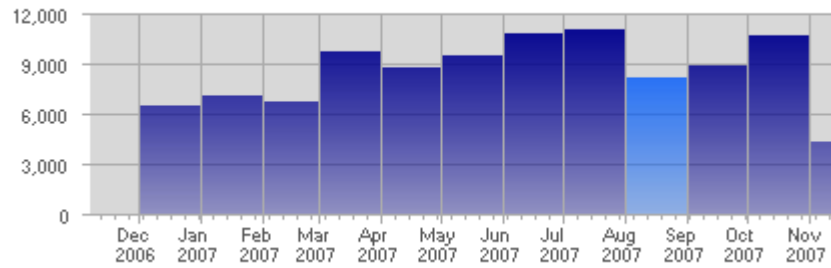

Traffic and Activity > Page Views

Report Description

Report Description: Page Views during the month of August 2007
 Report Range: Month of August 2007
 Report Scope: Historical Data

Historic Breakdown

Activity Breakdown

Date	Total Page Views	Average Page Views Historically	Change	Percent of Total Page Views
Wed Aug 1st, 2007	286	294,45	+286 ▲	3,47%
Thu Aug 2nd, 2007	234	303,44	+234 ▲	2,84%
Fri Aug 3rd, 2007	269	288,49	+269 ▲	3,27%
Sat Aug 4th, 2007	223	259,07	+223 ▲	2,71%
Sun Aug 5th, 2007	257	246,61	+8 ▲	3,12%
Mon Aug 6th, 2007	380	289,59	+91 ▲	4,62%
Tue Aug 7th, 2007	361	327,72	+167 ▲	4,39%
Wed Aug 8th, 2007	301	294,45	+15 ▲	3,66%
Thu Aug 9th, 2007	326	303,44	+92 ▲	3,96%
Fri Aug 10th, 2007	325	288,49	+56 ▲	3,95%
Sat Aug 11th, 2007	262	259,07	+39 ▲	3,18%
Sun Aug 12th, 2007	361	246,61	+104 ▲	4,39%
Mon Aug 13th, 2007	227	289,59	-153 ▼	2,76%
Tue Aug 14th, 2007	234	327,72	-127 ▼	2,84%
Wed Aug 15th, 2007	200	294,45	-101 ▼	2,43%
Thu Aug 16th, 2007	203	303,44	-123 ▼	2,47%
Fri Aug 17th, 2007	344	288,49	+19 ▲	4,18%
Sat Aug 18th, 2007	168	259,07	-94 ▼	2,04%
Sun Aug 19th, 2007	159	246,61	-202 ▼	1,93%
Mon Aug 20th, 2007	186	289,59	-41 ▼	2,26%
Tue Aug 21st, 2007	189	327,72	-45 ▼	2,30%
Wed Aug 22nd, 2007	201	294,45	+1 ▲	2,44%
Thu Aug 23rd, 2007	170	303,44	-33 ▼	2,07%
Fri Aug 24th, 2007	458	288,49	+114 ▲	5,56%
Sat Aug 25th, 2007	267	259,07	+99 ▲	3,24%
Sun Aug 26th, 2007	157	246,61	-2 ▼	1,91%
Mon Aug 27th, 2007	185	289,59	-1 ▼	2,25%
Tue Aug 28th, 2007	584	327,72	+395 ▲	7,09%