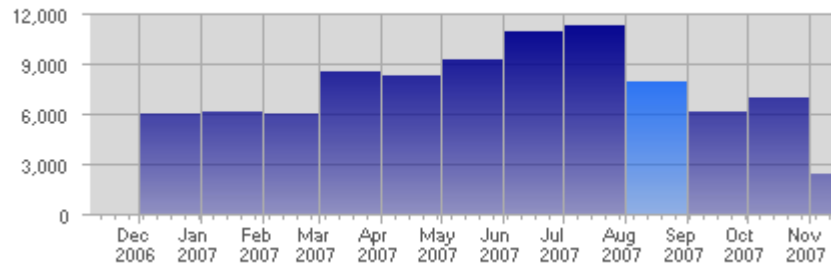

Traffic and Activity > Visits

Report Description

Report Description: Visits during the month of August 2007
 Report Range: Month of August 2007
 Report Scope: Historical Data

Historic Breakdown

Activity Breakdown

Date	Total Visits	Average Visits Historically	Change	Percent of Total Visits
Wed Aug 1st, 2007	300	232,86	+300 ▲	3,78%
Thu Aug 2nd, 2007	256	235,23	+256 ▲	3,22%
Fri Aug 3rd, 2007	293	227,76	+293 ▲	3,69%
Sat Aug 4th, 2007	285	218,66	+285 ▲	3,59%
Sun Aug 5th, 2007	318	202,13	+90 ▲	4,00%
Mon Aug 6th, 2007	342	223,86	-8 ▼	4,30%
Tue Aug 7th, 2007	328	238,80	+89 ▲	4,13%
Wed Aug 8th, 2007	280	232,86	-20 ▼	3,52%
Thu Aug 9th, 2007	355	235,23	+99 ▲	4,47%
Fri Aug 10th, 2007	362	227,76	+69 ▲	4,56%
Sat Aug 11th, 2007	307	218,66	+22 ▲	3,86%
Sun Aug 12th, 2007	318	202,13	0 ■	4,00%
Mon Aug 13th, 2007	316	223,86	-26 ▼	3,98%
Tue Aug 14th, 2007	334	238,80	+6 ▲	4,20%
Wed Aug 15th, 2007	265	232,86	-15 ▼	3,33%
Thu Aug 16th, 2007	259	235,23	-96 ▼	3,26%
Fri Aug 17th, 2007	264	227,76	-98 ▼	3,32%
Sat Aug 18th, 2007	180	218,66	-127 ▼	2,27%
Sun Aug 19th, 2007	194	202,13	-124 ▼	2,44%
Mon Aug 20th, 2007	174	223,86	-142 ▼	2,19%
Tue Aug 21st, 2007	195	238,80	-139 ▼	2,45%
Wed Aug 22nd, 2007	210	232,86	-55 ▼	2,64%
Thu Aug 23rd, 2007	177	235,23	-82 ▼	2,23%
Fri Aug 24th, 2007	178	227,76	-86 ▼	2,24%
Sat Aug 25th, 2007	226	218,66	+46 ▲	2,84%
Sun Aug 26th, 2007	196	202,13	+2 ▲	2,47%
Mon Aug 27th, 2007	230	223,86	+56 ▲	2,89%
Tue Aug 28th, 2007	204	238,80	+9 ▲	2,57%