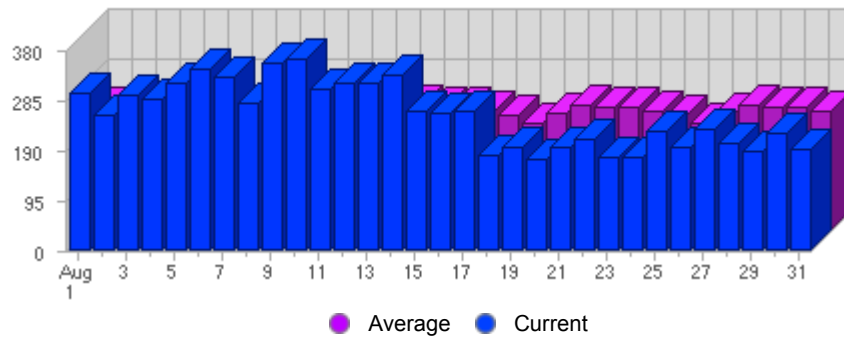

Traffic and Activity > Visits

Report Description

Report Description: Visits during the month of August 2007
 Report Range: Month of August 2007
 Report Scope: Historical Data

Historic Breakdown

Activity Breakdown

Date	Total Visits	Average Visits Historically	Change	Percent of Total Visits
Wed Aug 1st, 2007	300	232,86	+300 ▲	3,78%
Thu Aug 2nd, 2007	256	235,23	+256 ▲	3,22%
Fri Aug 3rd, 2007	293	227,76	+293 ▲	3,69%
Sat Aug 4th, 2007	285	218,66	+285 ▲	3,59%
Sun Aug 5th, 2007	318	202,13	+90 ▲	4,00%
Mon Aug 6th, 2007	342	223,86	-8 ▼	4,30%
Tue Aug 7th, 2007	328	238,80	+89 ▲	4,13%
Wed Aug 8th, 2007	280	232,86	-20 ▼	3,52%
Thu Aug 9th, 2007	355	235,23	+99 ▲	4,47%
Fri Aug 10th, 2007	362	227,76	+69 ▲	4,56%
Sat Aug 11th, 2007	307	218,66	+22 ▲	3,86%
Sun Aug 12th, 2007	318	202,13	0 ■	4,00%
Mon Aug 13th, 2007	316	223,86	-26 ▼	3,98%
Tue Aug 14th, 2007	334	238,80	+6 ▲	4,20%
Wed Aug 15th, 2007	265	232,86	-15 ▼	3,33%
Thu Aug 16th, 2007	259	235,23	-96 ▼	3,26%
Fri Aug 17th, 2007	264	227,76	-98 ▼	3,32%
Sat Aug 18th, 2007	180	218,66	-127 ▼	2,27%
Sun Aug 19th, 2007	194	202,13	-124 ▼	2,44%
Mon Aug 20th, 2007	174	223,86	-142 ▼	2,19%
Tue Aug 21st, 2007	195	238,80	-139 ▼	2,45%
Wed Aug 22nd, 2007	210	232,86	-55 ▼	2,64%
Thu Aug 23rd, 2007	177	235,23	-82 ▼	2,23%
Fri Aug 24th, 2007	178	227,76	-86 ▼	2,24%
Sat Aug 25th, 2007	226	218,66	+46 ▲	2,84%
Sun Aug 26th, 2007	196	202,13	+2 ▲	2,47%
Mon Aug 27th, 2007	230	223,86	+56 ▲	2,89%
Tue Aug 28th, 2007	204	238,80	+9 ▲	2,57%

Wed Aug 29th, 2007	188	232,86	-22 ▼	2,37%
Thu Aug 30th, 2007	221	235,23	+44 ▲	2,78%
Fri Aug 31st, 2007	193	227,76	+15 ▲	2,43%
	7,948	7,034	-3,361 ▼	

Content created Tuesday, November 13, 2007 00:59:23 GMT 1:00
LiveStats® .XSP V8.03 Copyright ©1996-2005 DeepMetrix® Corporation. All rights reserved.
Licensed to Aruba S.p.A..