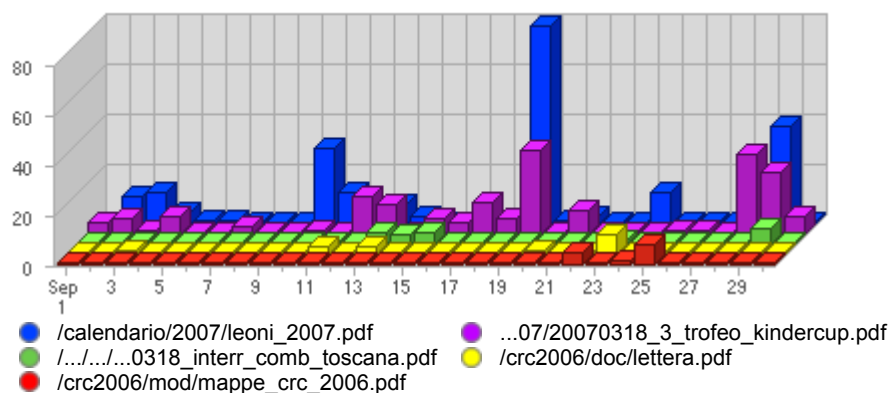

Pages and Content > Media & Downloads

Report Description

Report Description: Downloads during the month of September 2007
Report Range: Month of September 2007
Report Scope: Historical Data
List Size: 100 of 166

Activity Breakdown

#	File	Total Downloads	Average Downloads Historically	Change	Percent of Downloads
1.	/calendario/2007/leoni_2007.pdf	242	120,75	+172 ▲	17,98%
2.	/calendario/2007/20070318_3_trofeo_kindercup.pdf	198	118,63	+136 ▲	14,71%
3.	/calendario/2007/20070318_interr_comb_toscana.pdf	31	63,38	-9 ▼	2,30%
4.	/crc2006/doc/lettera.pdf	27	43,00	0 ▬	2,01%
5.	/crc2006/mod/mappe_crc_2006.pdf	23	33,07	-1 ▼	1,71%
6.	/crc2006/mod/bando_crc_2006.pdf	21	30,64	+1 ▲	1,56%
7.	/calendario/2007/25.creti-cup_2007eng.pdf	18	17,75	-5 ▼	1,34%
8.	/moduli/diploma_esame_interpalestre_2004.pdf	16	19,94	-2 ▼	1,19%