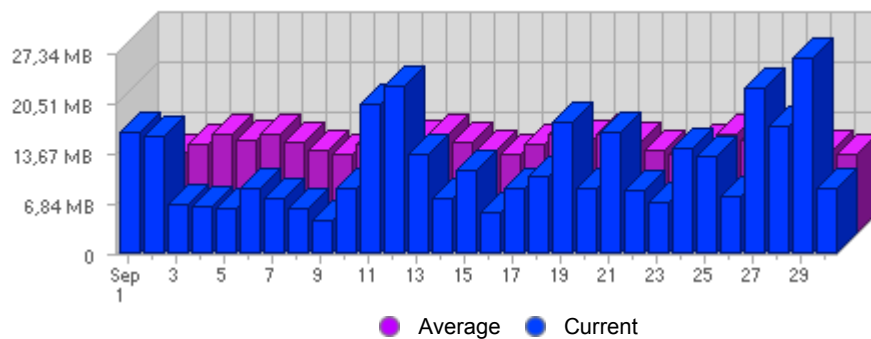

Traffic and Activity > Bandwidth

Report Description

Report Description: Bandwidth during the month of September 2007  
 Report Range: Month of September 2007  
 Report Scope: Historical Data

Historic Breakdown

Activity Breakdown

Date	Total Bandwidth	Average Bandwidth Historically	Change	Percent of Total Bandwidth
Sat Sep 1st, 2007	16,50 MB	11,46 MB	+16,50 MB ▲	4,61%
Sun Sep 2nd, 2007	15,96 MB	10,78 MB	+15,96 MB ▲	4,46%
Mon Sep 3rd, 2007	6,67 MB	12,18 MB	+6,67 MB ▲	1,86%
Tue Sep 4th, 2007	6,33 MB	13,63 MB	+6,33 MB ▲	1,77%
Wed Sep 5th, 2007	6,24 MB	12,75 MB	+6,24 MB ▲	1,74%
Thu Sep 6th, 2007	8,88 MB	13,67 MB	+8,88 MB ▲	2,48%
Fri Sep 7th, 2007	7,65 MB	12,55 MB	+7,65 MB ▲	2,14%
Sat Sep 8th, 2007	6,07 MB	11,46 MB	-10,43 MB ▼	1,70%
Sun Sep 9th, 2007	4,39 MB	10,78 MB	-11,57 MB ▼	1,23%
Mon Sep 10th, 2007	8,85 MB	12,18 MB	+2,18 MB ▲	2,47%
Tue Sep 11th, 2007	20,42 MB	13,63 MB	+14,09 MB ▲	5,70%
Wed Sep 12th, 2007	22,93 MB	12,75 MB	+16,69 MB ▲	6,41%
Thu Sep 13th, 2007	13,51 MB	13,67 MB	+4,64 MB ▲	3,78%
Fri Sep 14th, 2007	7,57 MB	12,55 MB	-77,50 KB ▼	2,12%
Sat Sep 15th, 2007	11,45 MB	11,46 MB	+5,38 MB ▲	3,20%
Sun Sep 16th, 2007	5,55 MB	10,78 MB	+1,16 MB ▲	1,55%
Mon Sep 17th, 2007	8,97 MB	12,18 MB	+116,40 KB ▲	2,51%
Tue Sep 18th, 2007	10,43 MB	13,63 MB	-9,99 MB ▼	2,91%
Wed Sep 19th, 2007	17,78 MB	12,75 MB	-5,15 MB ▼	4,97%
Thu Sep 20th, 2007	8,90 MB	13,67 MB	-4,61 MB ▼	2,49%
Fri Sep 21st, 2007	16,56 MB	12,55 MB	+8,99 MB ▲	4,63%
Sat Sep 22nd, 2007	8,53 MB	11,46 MB	-2,91 MB ▼	2,38%
Sun Sep 23rd, 2007	6,98 MB	10,78 MB	+1,43 MB ▲	1,95%
Mon Sep 24th, 2007	14,43 MB	12,18 MB	+5,46 MB ▲	4,03%
Tue Sep 25th, 2007	13,24 MB	13,63 MB	+2,81 MB ▲	3,70%
Wed Sep 26th, 2007	7,87 MB	12,75 MB	-9,91 MB ▼	2,20%
Thu Sep 27th, 2007	22,43 MB	13,67 MB	+13,53 MB ▲	6,26%
Fri Sep 28th, 2007	17,37 MB	12,55 MB	+833,40 KB ▲	4,85%