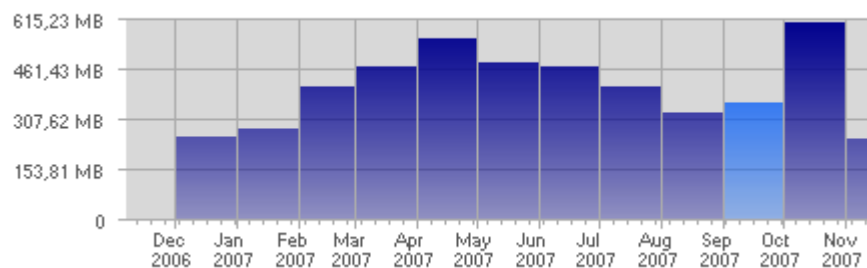

Traffic and Activity > Bandwidth

Report Description

Report Description: Bandwidth during the month of September 2007  
 Report Range: Month of September 2007  
 Report Scope: Historical Data

Historic Breakdown

Activity Breakdown

Date	Total Bandwidth	Average Bandwidth Historically	Change	Percent of Total Bandwidth
Sat Sep 1st, 2007	16,50 MB	11,46 MB	+16,50 MB ▲	4,61%
Sun Sep 2nd, 2007	15,96 MB	10,78 MB	+15,96 MB ▲	4,46%
Mon Sep 3rd, 2007	6,67 MB	12,18 MB	+6,67 MB ▲	1,86%
Tue Sep 4th, 2007	6,33 MB	13,63 MB	+6,33 MB ▲	1,77%
Wed Sep 5th, 2007	6,24 MB	12,75 MB	+6,24 MB ▲	1,74%
Thu Sep 6th, 2007	8,88 MB	13,67 MB	+8,88 MB ▲	2,48%
Fri Sep 7th, 2007	7,65 MB	12,55 MB	+7,65 MB ▲	2,14%
Sat Sep 8th, 2007	6,07 MB	11,46 MB	-10,43 MB ▼	1,70%
Sun Sep 9th, 2007	4,39 MB	10,78 MB	-11,57 MB ▼	1,23%
Mon Sep 10th, 2007	8,85 MB	12,18 MB	+2,18 MB ▲	2,47%
Tue Sep 11th, 2007	20,42 MB	13,63 MB	+14,09 MB ▲	5,70%
Wed Sep 12th, 2007	22,93 MB	12,75 MB	+16,69 MB ▲	6,41%
Thu Sep 13th, 2007	13,51 MB	13,67 MB	+4,64 MB ▲	3,78%
Fri Sep 14th, 2007	7,57 MB	12,55 MB	-77,50 KB ▼	2,12%
Sat Sep 15th, 2007	11,45 MB	11,46 MB	+5,38 MB ▲	3,20%
Sun Sep 16th, 2007	5,55 MB	10,78 MB	+1,16 MB ▲	1,55%
Mon Sep 17th, 2007	8,97 MB	12,18 MB	+116,40 KB ▲	2,51%
Tue Sep 18th, 2007	10,43 MB	13,63 MB	-9,99 MB ▼	2,91%
Wed Sep 19th, 2007	17,78 MB	12,75 MB	-5,15 MB ▼	4,97%
Thu Sep 20th, 2007	8,90 MB	13,67 MB	-4,61 MB ▼	2,49%
Fri Sep 21st, 2007	16,56 MB	12,55 MB	+8,99 MB ▲	4,63%
Sat Sep 22nd, 2007	8,53 MB	11,46 MB	-2,91 MB ▼	2,38%
Sun Sep 23rd, 2007	6,98 MB	10,78 MB	+1,43 MB ▲	1,95%
Mon Sep 24th, 2007	14,43 MB	12,18 MB	+5,46 MB ▲	4,03%
Tue Sep 25th, 2007	13,24 MB	13,63 MB	+2,81 MB ▲	3,70%
Wed Sep 26th, 2007	7,87 MB	12,75 MB	-9,91 MB ▼	2,20%
Thu Sep 27th, 2007	22,43 MB	13,67 MB	+13,53 MB ▲	6,26%
Fri Sep 28th, 2007	17,37 MB	12,55 MB	+833,40 KB ▲	4,85%