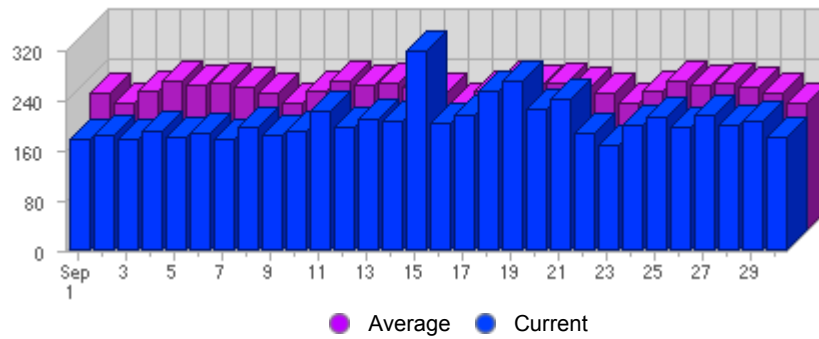

Traffic and Activity > Visits

Report Description

Report Description: Visits during the month of September 2007  
 Report Range: Month of September 2007  
 Report Scope: Historical Data

Historic Breakdown

Activity Breakdown

Date	Total Visits	Average Visits Historically	Change	Percent of Total Visits
Sat Sep 1st, 2007	178	218,66	+178 ▲	2,88%
Sun Sep 2nd, 2007	185	202,13	+185 ▲	2,00%
Mon Sep 3rd, 2007	176	223,86	+176 ▲	2,85%
Tue Sep 4th, 2007	190	238,80	+190 ▲	3,08%
Wed Sep 5th, 2007	180	232,86	+180 ▲	2,91%
Thu Sep 6th, 2007	188	235,23	+188 ▲	3,04%
Fri Sep 7th, 2007	177	227,76	+177 ▲	2,87%
Sat Sep 8th, 2007	197	218,66	+19 ▲	3,19%
Sun Sep 9th, 2007	184	202,13	-1 ▼	2,98%
Mon Sep 10th, 2007	191	223,86	+15 ▲	3,09%
Tue Sep 11th, 2007	221	238,80	+31 ▲	3,58%
Wed Sep 12th, 2007	198	232,86	+18 ▲	3,21%
Thu Sep 13th, 2007	209	235,23	+21 ▲	3,38%
Fri Sep 14th, 2007	205	227,76	+28 ▲	3,32%
Sat Sep 15th, 2007	318	218,66	+121 ▲	5,15%
Sun Sep 16th, 2007	203	202,13	+19 ▲	3,29%
Mon Sep 17th, 2007	215	223,86	+24 ▲	3,48%
Tue Sep 18th, 2007	253	238,80	+32 ▲	4,10%
Wed Sep 19th, 2007	270	232,86	+72 ▲	4,37%
Thu Sep 20th, 2007	227	235,23	+18 ▲	3,68%
Fri Sep 21st, 2007	242	227,76	+37 ▲	3,92%
Sat Sep 22nd, 2007	187	218,66	-131 ▼	3,03%
Sun Sep 23rd, 2007	169	202,13	-34 ▼	2,74%
Mon Sep 24th, 2007	201	223,86	-14 ▼	3,25%
Tue Sep 25th, 2007	214	238,80	-39 ▼	3,46%
Wed Sep 26th, 2007	197	232,86	-73 ▼	3,19%
Thu Sep 27th, 2007	216	235,23	-11 ▼	3,50%
Fri Sep 28th, 2007	199	227,76	-43 ▼	3,22%

Sat Sep 29th, 2007	205	218,66	+18 ▲	3,32%
Sun Sep 30th, 2007	182	202,13	+13 ▲	2,95%
	6,177	7,034	-1,771 ▼	

Content created Tuesday, November 13, 2007 01:08:12 GMT 1:00  
LiveStats® .XSP V8.03 Copyright ©1996-2005 DeepMatrix® Corporation. All rights reserved.  
Licensed to Aruba S.p.A..