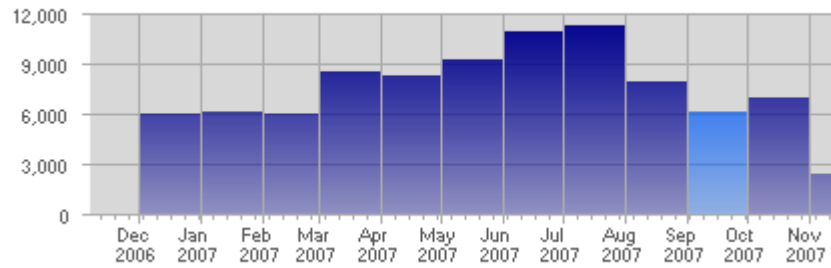

Traffic and Activity > Visits

Report Description

Report Description: Visits during the month of September 2007  
 Report Range: Month of September 2007  
 Report Scope: Historical Data

Historic Breakdown

Activity Breakdown

Date	Total Visits	Average Visits Historically	Change	Percent of Total Visits
Sat Sep 1st, 2007	178	218,66	+178 ▲	2,88%
Sun Sep 2nd, 2007	185	202,13	+185 ▲	2,00%
Mon Sep 3rd, 2007	176	223,86	+176 ▲	2,85%
Tue Sep 4th, 2007	190	238,80	+190 ▲	3,08%
Wed Sep 5th, 2007	180	232,86	+180 ▲	2,91%
Thu Sep 6th, 2007	188	235,23	+188 ▲	3,04%
Fri Sep 7th, 2007	177	227,76	+177 ▲	2,87%
Sat Sep 8th, 2007	197	218,66	+19 ▲	3,19%
Sun Sep 9th, 2007	184	202,13	-1 ▼	2,98%
Mon Sep 10th, 2007	191	223,86	+15 ▲	3,09%
Tue Sep 11th, 2007	221	238,80	+31 ▲	3,58%
Wed Sep 12th, 2007	198	232,86	+18 ▲	3,21%
Thu Sep 13th, 2007	209	235,23	+21 ▲	3,38%
Fri Sep 14th, 2007	205	227,76	+28 ▲	3,32%
Sat Sep 15th, 2007	318	218,66	+121 ▲	5,15%
Sun Sep 16th, 2007	203	202,13	+19 ▲	3,29%
Mon Sep 17th, 2007	215	223,86	+24 ▲	3,48%
Tue Sep 18th, 2007	253	238,80	+32 ▲	4,10%
Wed Sep 19th, 2007	270	232,86	+72 ▲	4,37%
Thu Sep 20th, 2007	227	235,23	+18 ▲	3,68%
Fri Sep 21st, 2007	242	227,76	+37 ▲	3,92%
Sat Sep 22nd, 2007	187	218,66	-131 ▼	3,03%
Sun Sep 23rd, 2007	169	202,13	-34 ▼	2,74%
Mon Sep 24th, 2007	201	223,86	-14 ▼	3,25%
Tue Sep 25th, 2007	214	238,80	-39 ▼	3,46%
Wed Sep 26th, 2007	197	232,86	-73 ▼	3,19%
Thu Sep 27th, 2007	216	235,23	-11 ▼	3,50%
Fri Sep 28th, 2007	199	227,76	-43 ▼	3,22%