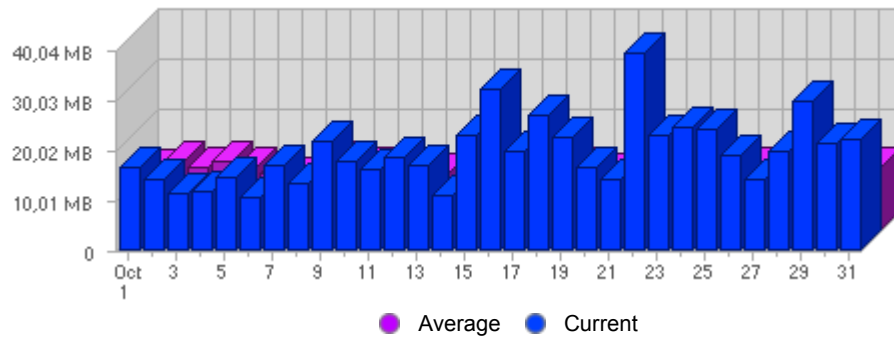

Traffic and Activity > Bandwidth

Report Description

Report Description: Bandwidth during the month of October 2007  
 Report Range: Month of October 2007  
 Report Scope: Historical Data

Historic Breakdown

Activity Breakdown

Date	Total Bandwidth	Average Bandwidth Historically	Change	Percent of Total Bandwidth
Mon Oct 1st, 2007	16,68 MB	12,18 MB	+16,68 MB ▲	2,75%
Tue Oct 2nd, 2007	14,10 MB	13,63 MB	+14,10 MB ▲	2,33%
Wed Oct 3rd, 2007	11,50 MB	12,75 MB	+11,50 MB ▲	1,90%
Thu Oct 4th, 2007	11,77 MB	13,67 MB	+11,77 MB ▲	1,94%
Fri Oct 5th, 2007	14,46 MB	12,55 MB	+14,46 MB ▲	2,39%
Sat Oct 6th, 2007	10,68 MB	11,46 MB	+10,68 MB ▲	1,76%
Sun Oct 7th, 2007	17,17 MB	10,78 MB	+8,34 MB ▲	2,83%
Mon Oct 8th, 2007	13,49 MB	12,18 MB	-3,20 MB ▼	2,23%
Tue Oct 9th, 2007	21,77 MB	13,63 MB	+7,67 MB ▲	3,59%
Wed Oct 10th, 2007	17,90 MB	12,75 MB	+6,40 MB ▲	2,95%
Thu Oct 11th, 2007	16,16 MB	13,67 MB	+4,40 MB ▲	2,67%
Fri Oct 12th, 2007	18,57 MB	12,55 MB	+4,12 MB ▲	3,06%
Sat Oct 13th, 2007	17,10 MB	11,46 MB	+6,43 MB ▲	2,82%
Sun Oct 14th, 2007	10,98 MB	10,78 MB	-6,18 MB ▼	1,81%
Mon Oct 15th, 2007	23,10 MB	12,18 MB	+9,62 MB ▲	3,81%
Tue Oct 16th, 2007	32,12 MB	13,63 MB	+10,35 MB ▲	5,30%
Wed Oct 17th, 2007	19,82 MB	12,75 MB	+1,93 MB ▲	3,27%
Thu Oct 18th, 2007	27,16 MB	13,67 MB	+11,00 MB ▲	4,48%
Fri Oct 19th, 2007	22,76 MB	12,55 MB	+4,19 MB ▲	3,76%
Sat Oct 20th, 2007	16,69 MB	11,46 MB	-425,90 KB ▼	2,75%
Sun Oct 21st, 2007	14,20 MB	10,78 MB	+3,22 MB ▲	2,34%
Mon Oct 22nd, 2007	39,54 MB	12,18 MB	+16,44 MB ▲	6,52%
Tue Oct 23rd, 2007	23,13 MB	13,63 MB	-8,99 MB ▼	3,82%
Wed Oct 24th, 2007	24,56 MB	12,75 MB	+4,74 MB ▲	4,05%
Thu Oct 25th, 2007	24,07 MB	13,67 MB	-3,09 MB ▼	3,97%
Fri Oct 26th, 2007	19,08 MB	12,55 MB	-3,68 MB ▼	3,15%
Sat Oct 27th, 2007	14,30 MB	11,46 MB	-2,39 MB ▼	2,36%
Sun Oct 28th, 2007	19,86 MB	10,78 MB	+5,66 MB ▲	3,28%