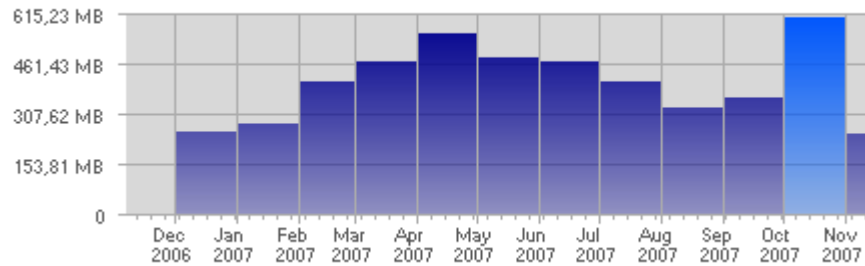

Traffic and Activity > Bandwidth

Report Description

Report Description: Bandwidth during the month of October 2007  
 Report Range: Month of October 2007  
 Report Scope: Historical Data

Historic Breakdown

Activity Breakdown

Date	Total Bandwidth	Average Bandwidth Historically	Change	Percent of Total Bandwidth
Mon Oct 1st, 2007	16,68 MB	12,18 MB	+16,68 MB ▲	2,75%
Tue Oct 2nd, 2007	14,10 MB	13,63 MB	+14,10 MB ▲	2,33%
Wed Oct 3rd, 2007	11,50 MB	12,75 MB	+11,50 MB ▲	1,90%
Thu Oct 4th, 2007	11,77 MB	13,67 MB	+11,77 MB ▲	1,94%
Fri Oct 5th, 2007	14,46 MB	12,55 MB	+14,46 MB ▲	2,39%
Sat Oct 6th, 2007	10,68 MB	11,46 MB	+10,68 MB ▲	1,76%
Sun Oct 7th, 2007	17,17 MB	10,78 MB	+8,34 MB ▲	2,83%
Mon Oct 8th, 2007	13,49 MB	12,18 MB	-3,20 MB ▼	2,23%
Tue Oct 9th, 2007	21,77 MB	13,63 MB	+7,67 MB ▲	3,59%
Wed Oct 10th, 2007	17,90 MB	12,75 MB	+6,40 MB ▲	2,95%
Thu Oct 11th, 2007	16,16 MB	13,67 MB	+4,40 MB ▲	2,67%
Fri Oct 12th, 2007	18,57 MB	12,55 MB	+4,12 MB ▲	3,06%
Sat Oct 13th, 2007	17,10 MB	11,46 MB	+6,43 MB ▲	2,82%
Sun Oct 14th, 2007	10,98 MB	10,78 MB	-6,18 MB ▼	1,81%
Mon Oct 15th, 2007	23,10 MB	12,18 MB	+9,62 MB ▲	3,81%
Tue Oct 16th, 2007	32,12 MB	13,63 MB	+10,35 MB ▲	5,30%
Wed Oct 17th, 2007	19,82 MB	12,75 MB	+1,93 MB ▲	3,27%
Thu Oct 18th, 2007	27,16 MB	13,67 MB	+11,00 MB ▲	4,48%
Fri Oct 19th, 2007	22,76 MB	12,55 MB	+4,19 MB ▲	3,76%
Sat Oct 20th, 2007	16,69 MB	11,46 MB	-425,90 KB ▼	2,75%
Sun Oct 21st, 2007	14,20 MB	10,78 MB	+3,22 MB ▲	2,34%
Mon Oct 22nd, 2007	39,54 MB	12,18 MB	+16,44 MB ▲	6,52%
Tue Oct 23rd, 2007	23,13 MB	13,63 MB	-8,99 MB ▼	3,82%
Wed Oct 24th, 2007	24,56 MB	12,75 MB	+4,74 MB ▲	4,05%
Thu Oct 25th, 2007	24,07 MB	13,67 MB	-3,09 MB ▼	3,97%
Fri Oct 26th, 2007	19,08 MB	12,55 MB	-3,68 MB ▼	3,15%
Sat Oct 27th, 2007	14,30 MB	11,46 MB	-2,39 MB ▼	2,36%
Sun Oct 28th, 2007	19,86 MB	10,78 MB	+5,66 MB ▲	3,28%