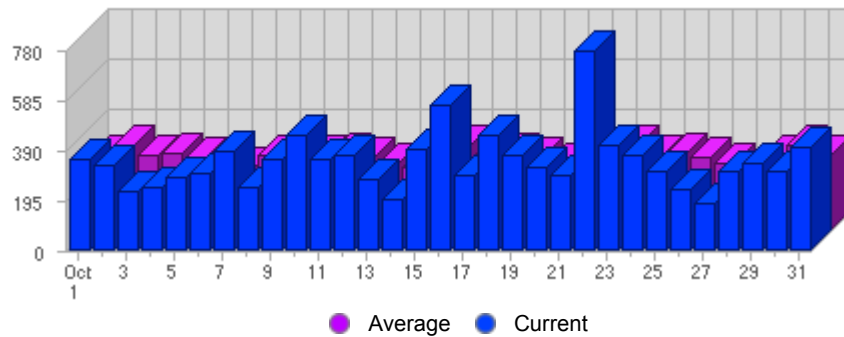

Traffic and Activity > Page Views

Report Description

Report Description: Page Views during the month of October 2007
 Report Range: Month of October 2007
 Report Scope: Historical Data

Historic Breakdown

Activity Breakdown

Date	Total Page Views	Average Page Views Historically	Change	Percent of Total Page Views
Mon Oct 1st, 2007	352	289,59	+352 ▲	3,28%
Tue Oct 2nd, 2007	330	327,72	+330 ▲	3,08%
Wed Oct 3rd, 2007	230	294,45	+230 ▲	2,15%
Thu Oct 4th, 2007	242	303,44	+242 ▲	2,26%
Fri Oct 5th, 2007	287	288,49	+287 ▲	2,68%
Sat Oct 6th, 2007	301	259,07	+301 ▲	2,81%
Sun Oct 7th, 2007	388	246,61	+123 ▲	3,62%
Mon Oct 8th, 2007	244	289,59	-108 ▼	2,28%
Tue Oct 9th, 2007	357	327,72	+27 ▲	3,33%
Wed Oct 10th, 2007	445	294,45	+215 ▲	4,15%
Thu Oct 11th, 2007	354	303,44	+112 ▲	3,30%
Fri Oct 12th, 2007	367	288,49	+80 ▲	3,42%
Sat Oct 13th, 2007	279	259,07	-22 ▼	2,60%
Sun Oct 14th, 2007	200	246,61	-188 ▼	1,87%
Mon Oct 15th, 2007	397	289,59	+153 ▲	3,70%
Tue Oct 16th, 2007	569	327,72	+212 ▲	5,31%
Wed Oct 17th, 2007	296	294,45	-149 ▼	2,76%
Thu Oct 18th, 2007	449	303,44	+95 ▲	4,19%
Fri Oct 19th, 2007	371	288,49	+4 ▲	3,46%
Sat Oct 20th, 2007	321	259,07	+42 ▲	2,99%
Sun Oct 21st, 2007	290	246,61	+90 ▲	2,70%
Mon Oct 22nd, 2007	776	289,59	+379 ▲	7,24%
Tue Oct 23rd, 2007	408	327,72	-161 ▼	3,81%
Wed Oct 24th, 2007	374	294,45	+78 ▲	3,49%
Thu Oct 25th, 2007	305	303,44	-144 ▼	2,84%
Fri Oct 26th, 2007	238	288,49	-133 ▼	2,22%
Sat Oct 27th, 2007	187	259,07	-134 ▼	1,74%
Sun Oct 28th, 2007	311	246,61	+21 ▲	2,90%

Mon Oct 29th, 2007	343	289,59	-433 ▼	3,20%
Tue Oct 30th, 2007	311	327,72	-97 ▼	2,90%
Wed Oct 31st, 2007	402	294,45	+28 ▲	3,75%
	10,724	8,244	+1,823 ▲	

Content created Tuesday, November 13, 2007 01:17:30 GMT 1:00
LiveStats® .XSP V8.03 Copyright ©1996-2005 DeepMetrix® Corporation. All rights reserved.
Licensed to Aruba S.p.A..