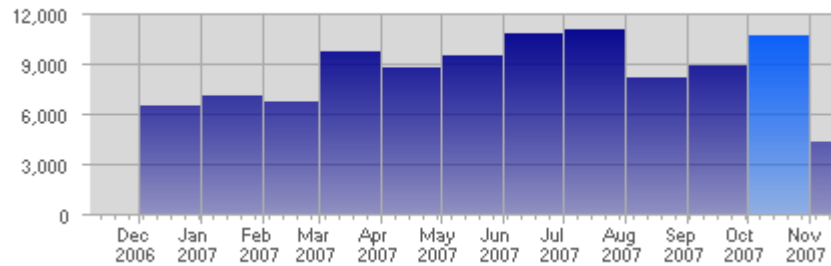

Traffic and Activity > Page Views

Report Description

Report Description: Page Views during the month of October 2007
 Report Range: Month of October 2007
 Report Scope: Historical Data

Historic Breakdown

Activity Breakdown

Date	Total Page Views	Average Page Views Historically	Change	Percent of Total Page Views
Mon Oct 1st, 2007	352	289,59	+352 ▲	3,28%
Tue Oct 2nd, 2007	330	327,72	+330 ▲	3,08%
Wed Oct 3rd, 2007	230	294,45	+230 ▲	2,15%
Thu Oct 4th, 2007	242	303,44	+242 ▲	2,26%
Fri Oct 5th, 2007	287	288,49	+287 ▲	2,68%
Sat Oct 6th, 2007	301	259,07	+301 ▲	2,81%
Sun Oct 7th, 2007	388	246,61	+123 ▲	3,62%
Mon Oct 8th, 2007	244	289,59	-108 ▼	2,28%
Tue Oct 9th, 2007	357	327,72	+27 ▲	3,33%
Wed Oct 10th, 2007	445	294,45	+215 ▲	4,15%
Thu Oct 11th, 2007	354	303,44	+112 ▲	3,30%
Fri Oct 12th, 2007	367	288,49	+80 ▲	3,42%
Sat Oct 13th, 2007	279	259,07	-22 ▼	2,60%
Sun Oct 14th, 2007	200	246,61	-188 ▼	1,87%
Mon Oct 15th, 2007	397	289,59	+153 ▲	3,70%
Tue Oct 16th, 2007	569	327,72	+212 ▲	5,31%
Wed Oct 17th, 2007	296	294,45	-149 ▼	2,76%
Thu Oct 18th, 2007	449	303,44	+95 ▲	4,19%
Fri Oct 19th, 2007	371	288,49	+4 ▲	3,46%
Sat Oct 20th, 2007	321	259,07	+42 ▲	2,99%
Sun Oct 21st, 2007	290	246,61	+90 ▲	2,70%
Mon Oct 22nd, 2007	776	289,59	+379 ▲	7,24%
Tue Oct 23rd, 2007	408	327,72	-161 ▼	3,81%
Wed Oct 24th, 2007	374	294,45	+78 ▲	3,49%
Thu Oct 25th, 2007	305	303,44	-144 ▼	2,84%
Fri Oct 26th, 2007	238	288,49	-133 ▼	2,22%
Sat Oct 27th, 2007	187	259,07	-134 ▼	1,74%
Sun Oct 28th, 2007	311	246,61	+21 ▲	2,90%