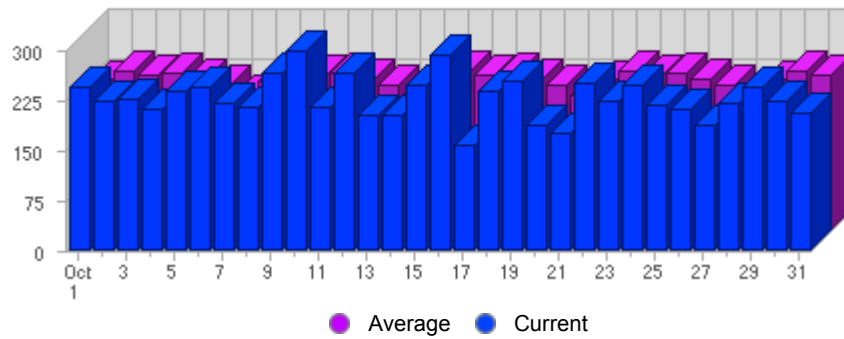

Traffic and Activity > Visits

Report Description

Report Description: Visits during the month of October 2007  
 Report Range: Month of October 2007  
 Report Scope: Historical Data

Historic Breakdown

Activity Breakdown

Date	Total Visits	Average Visits Historically	Change	Percent of Total Visits
Mon Oct 1st, 2007	244	223,86	+244 ▲	3,46%
Tue Oct 2nd, 2007	224	238,80	+224 ▲	3,18%
Wed Oct 3rd, 2007	227	232,86	+227 ▲	3,22%
Thu Oct 4th, 2007	210	235,23	+210 ▲	2,98%
Fri Oct 5th, 2007	239	227,76	+239 ▲	3,39%
Sat Oct 6th, 2007	245	218,66	+245 ▲	3,48%
Sun Oct 7th, 2007	219	202,13	+37 ▲	3,11%
Mon Oct 8th, 2007	213	223,86	-31 ▼	3,02%
Tue Oct 9th, 2007	264	238,80	+40 ▲	3,75%
Wed Oct 10th, 2007	298	232,86	+71 ▲	4,23%
Thu Oct 11th, 2007	213	235,23	+3 ▲	3,02%
Fri Oct 12th, 2007	264	227,76	+25 ▲	3,75%
Sat Oct 13th, 2007	203	218,66	-42 ▼	2,88%
Sun Oct 14th, 2007	202	202,13	-17 ▼	2,87%
Mon Oct 15th, 2007	248	223,86	+35 ▲	3,52%
Tue Oct 16th, 2007	291	238,80	+27 ▲	4,13%
Wed Oct 17th, 2007	158	232,86	-140 ▼	2,24%
Thu Oct 18th, 2007	239	235,23	+26 ▲	3,39%
Fri Oct 19th, 2007	254	227,76	-10 ▼	3,61%
Sat Oct 20th, 2007	186	218,66	-17 ▼	2,64%
Sun Oct 21st, 2007	176	202,13	-26 ▼	2,50%
Mon Oct 22nd, 2007	251	223,86	+3 ▲	3,56%
Tue Oct 23rd, 2007	222	238,80	-69 ▼	3,15%
Wed Oct 24th, 2007	248	232,86	+90 ▲	3,52%
Thu Oct 25th, 2007	218	235,23	-21 ▼	3,09%
Fri Oct 26th, 2007	210	227,76	-44 ▼	2,98%
Sat Oct 27th, 2007	188	218,66	+2 ▲	2,67%
Sun Oct 28th, 2007	220	202,13	+44 ▲	3,12%

Mon Oct 29th, 2007	243	223,86	-8 ▼	3,45%
Tue Oct 30th, 2007	223	238,80	+1 ▲	3,17%
Wed Oct 31st, 2007	206	232,86	-42 ▼	2,92%
	7,046	7,034	+869 ▲	

Content created Tuesday, November 13, 2007 01:16:52 GMT 1:00  
LiveStats® .XSP V8.03 Copyright ©1996-2005 DeepMetrix® Corporation. All rights reserved.  
Licensed to Aruba S.p.A..