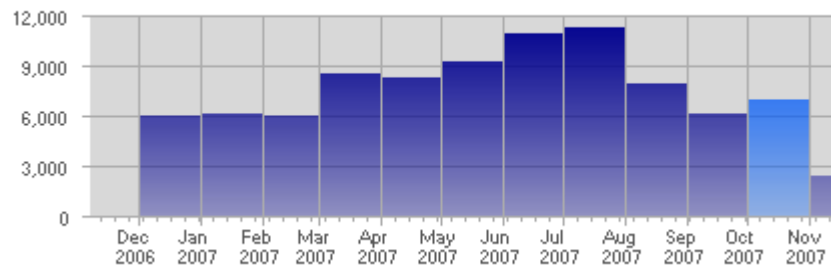

Traffic and Activity > Visits

Report Description

Report Description: Visits during the month of October 2007  
 Report Range: Month of October 2007  
 Report Scope: Historical Data

Historic Breakdown

Activity Breakdown

Date	Total Visits	Average Visits Historically	Change	Percent of Total Visits
Mon Oct 1st, 2007	244	223,86	+244 ▲	3,46%
Tue Oct 2nd, 2007	224	238,80	+224 ▲	3,18%
Wed Oct 3rd, 2007	227	232,86	+227 ▲	3,22%
Thu Oct 4th, 2007	210	235,23	+210 ▲	2,98%
Fri Oct 5th, 2007	239	227,76	+239 ▲	3,39%
Sat Oct 6th, 2007	245	218,66	+245 ▲	3,48%
Sun Oct 7th, 2007	219	202,13	+37 ▲	3,11%
Mon Oct 8th, 2007	213	223,86	-31 ▼	3,02%
Tue Oct 9th, 2007	264	238,80	+40 ▲	3,75%
Wed Oct 10th, 2007	298	232,86	+71 ▲	4,23%
Thu Oct 11th, 2007	213	235,23	+3 ▲	3,02%
Fri Oct 12th, 2007	264	227,76	+25 ▲	3,75%
Sat Oct 13th, 2007	203	218,66	-42 ▼	2,88%
Sun Oct 14th, 2007	202	202,13	-17 ▼	2,87%
Mon Oct 15th, 2007	248	223,86	+35 ▲	3,52%
Tue Oct 16th, 2007	291	238,80	+27 ▲	4,13%
Wed Oct 17th, 2007	158	232,86	-140 ▼	2,24%
Thu Oct 18th, 2007	239	235,23	+26 ▲	3,39%
Fri Oct 19th, 2007	254	227,76	-10 ▼	3,61%
Sat Oct 20th, 2007	186	218,66	-17 ▼	2,64%
Sun Oct 21st, 2007	176	202,13	-26 ▼	2,50%
Mon Oct 22nd, 2007	251	223,86	+3 ▲	3,56%
Tue Oct 23rd, 2007	222	238,80	-69 ▼	3,15%
Wed Oct 24th, 2007	248	232,86	+90 ▲	3,52%
Thu Oct 25th, 2007	218	235,23	-21 ▼	3,09%
Fri Oct 26th, 2007	210	227,76	-44 ▼	2,98%
Sat Oct 27th, 2007	188	218,66	+2 ▲	2,67%
Sun Oct 28th, 2007	220	202,13	+44 ▲	3,12%