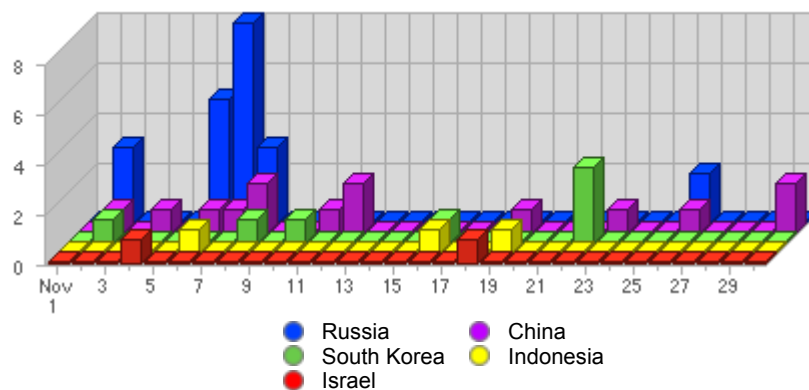

**Geographic Info** > [Asian Country](#)**Report Description**

Report Description: Asian Countries that Visitors came from during the month of November 2007  
Report Range: Month of November 2007  
Report Scope: Historical Data  
List Size: 10 of 10

**Map****Activity Breakdown**

#	Flag	Country	Total Visits	Average Visits Historically	Change	Percent of Visits
1.		Russia	21	4,36	+17 ▲	39,62%
2.		China	14	21,89	-16 ▼	26,42%
3.		South Korea	7	2,71	+4 ▲	13,21%
4.		Indonesia	3	1,50	+1 ▲	5,66%
5.		Israel	2	1,75	-4 ▼	3,77%
6.		Turkey	2	1,75	+2 ▲	3,77%
7.		Japan	1	3,44	0 ▬	1,89%
8.		Tajikistan	1	-	+1 ▲	1,89%
9.		Taiwan	1	3,00	+1 ▲	1,89%
10.		Jordan	1	1,33	+1 ▲	1,89%
			53	35	+1 ▲	