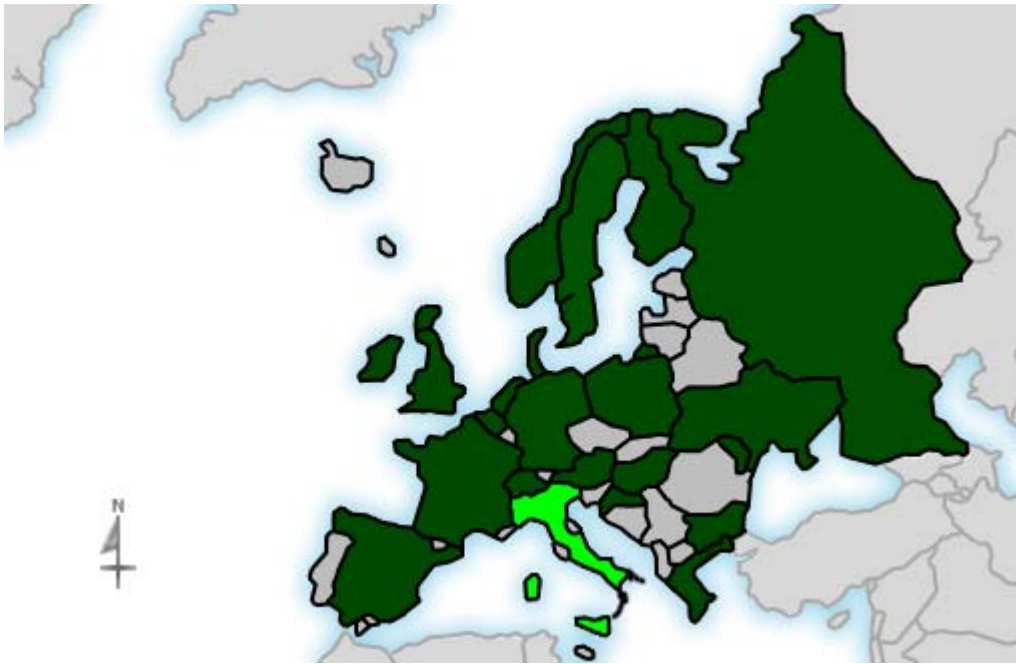

Geographic Info > [European Country](#)**Report Description**

Report Description: European Countries that Visitors came from during the month of November 2007
Report Range: Month of November 2007
Report Scope: Historical Data
List Size: 22 of 22

Map**Activity Breakdown**

#	Flag	Country	Total Visits	Average Visits Historically	Change	Percent of Visits
1.		Italy	1,061	635,11	-312 ▼	85,70%
2.		Sweden	57	66,17	-112 ▼	4,60%
3.		Germany	29	20,00	+8 ▲	2,34%
4.		Russia	21	4,36	+17 ▲	1,70%
5.		Netherlands	15	5,17	+9 ▲	1,21%
6.		United Kingdom	10	11,67	-12 ▼	0,81%
7.		France	6	8,44	-1 ▼	0,49%
8.		Austria	6	1,80	+3 ▲	0,49%
9.		Switzerland	6	13,39	+2 ▲	0,49%
10.		Spain	5	4,12	-1 ▼	0,40%
11.		Norway	5	3,21	+3 ▲	0,40%