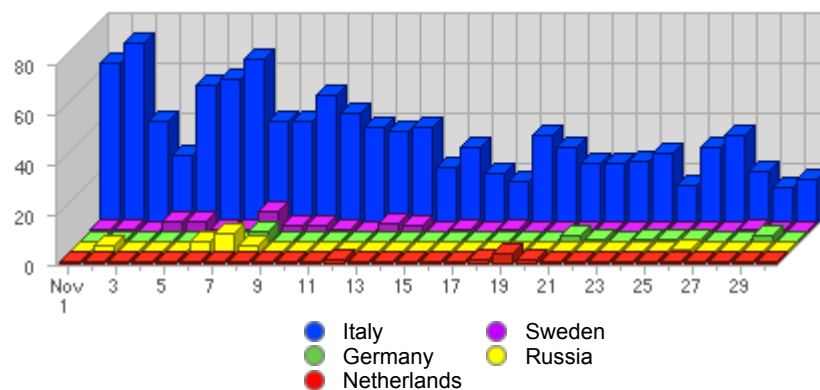

Geographic Info > [European Country](#)**Report Description**

Report Description: European Countries that Visitors came from during the month of November 2007
Report Range: Month of November 2007
Report Scope: Historical Data
List Size: 22 of 22

Map**Activity Breakdown**

#	Flag	Country	Total Visits	Average Visits Historically	Change	Percent of Visits
1.		Italy	1,061	635,11	-312 ▼	85,70%
2.		Sweden	57	66,17	-112 ▼	4,60%
3.		Germany	29	20,00	+8 ▲	2,34%
4.		Russia	21	4,36	+17 ▲	1,70%
5.		Netherlands	15	5,17	+9 ▲	1,21%
6.		United Kingdom	10	11,67	-12 ▼	0,81%
7.		France	6	8,44	-1 ▼	0,49%
8.		Austria	6	1,80	+3 ▲	0,49%
9.		Switzerland	6	13,39	+2 ▲	0,49%
10.		Spain	5	4,12	-1 ▼	0,40%
11.		Norway	5	3,21	+3 ▲	0,40%