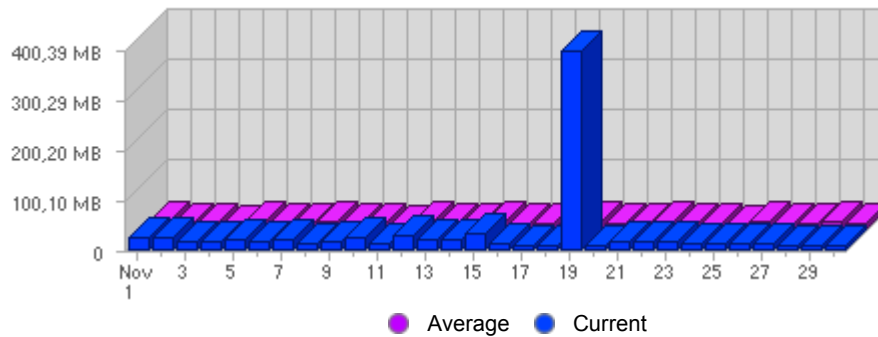

Traffic and Activity > Bandwidth

Report Description

Report Description: Bandwidth during the month of November 2007  
 Report Range: Month of November 2007  
 Report Scope: Historical Data

Historic Breakdown

Activity Breakdown

Date	Total Bandwidth	Average Bandwidth Historically	Change	Percent of Total Bandwidth
Thu Nov 1st, 2007	24,87 MB	18,40 MB	+24,87 MB ▲	2,72%
Fri Nov 2nd, 2007	24,53 MB	12,93 MB	+24,53 MB ▲	2,68%
Sat Nov 3rd, 2007	16,62 MB	15,78 MB	+16,62 MB ▲	1,82%
Sun Nov 4th, 2007	17,71 MB	10,93 MB	-2,15 MB ▼	1,94%
Mon Nov 5th, 2007	22,02 MB	17,46 MB	-7,88 MB ▼	2,41%
Tue Nov 6th, 2007	18,37 MB	14,13 MB	-2,98 MB ▼	2,01%
Wed Nov 7th, 2007	22,14 MB	12,98 MB	-93,60 KB ▼	2,42%
Thu Nov 8th, 2007	15,94 MB	18,40 MB	-8,93 MB ▼	1,74%
Fri Nov 9th, 2007	19,47 MB	12,93 MB	-5,05 MB ▼	2,13%
Sat Nov 10th, 2007	24,04 MB	15,78 MB	+7,43 MB ▲	2,63%
Sun Nov 11th, 2007	15,20 MB	10,93 MB	-2,51 MB ▼	1,66%
Mon Nov 12th, 2007	28,37 MB	17,46 MB	+6,35 MB ▲	3,10%
Tue Nov 13th, 2007	23,11 MB	14,13 MB	+4,74 MB ▲	2,53%
Wed Nov 14th, 2007	23,81 MB	12,98 MB	+1,67 MB ▲	2,60%
Thu Nov 15th, 2007	34,51 MB	18,40 MB	+18,57 MB ▲	3,78%
Fri Nov 16th, 2007	14,92 MB	12,93 MB	-4,55 MB ▼	1,63%
Sat Nov 17th, 2007	10,72 MB	15,78 MB	-13,32 MB ▼	1,17%
Sun Nov 18th, 2007	9,61 MB	10,93 MB	-5,59 MB ▼	1,05%
Mon Nov 19th, 2007	397,57 MB	17,46 MB	+369,20 MB ▲	43,49%
Tue Nov 20th, 2007	11,13 MB	14,13 MB	-11,98 MB ▼	1,22%
Wed Nov 21st, 2007	19,81 MB	12,98 MB	-4,00 MB ▼	2,17%
Thu Nov 22nd, 2007	17,62 MB	18,40 MB	-16,90 MB ▼	1,93%
Fri Nov 23rd, 2007	16,63 MB	12,93 MB	+1,71 MB ▲	1,82%
Sat Nov 24th, 2007	12,80 MB	15,78 MB	+2,07 MB ▲	1,40%
Sun Nov 25th, 2007	15,63 MB	10,93 MB	+6,01 MB ▲	1,71%
Mon Nov 26th, 2007	13,45 MB	17,46 MB	-384,12 MB ▼	1,47%
Tue Nov 27th, 2007	15,95 MB	14,13 MB	+4,82 MB ▲	1,75%
Wed Nov 28th, 2007	8,13 MB	12,98 MB	-11,68 MB ▼	0,89%