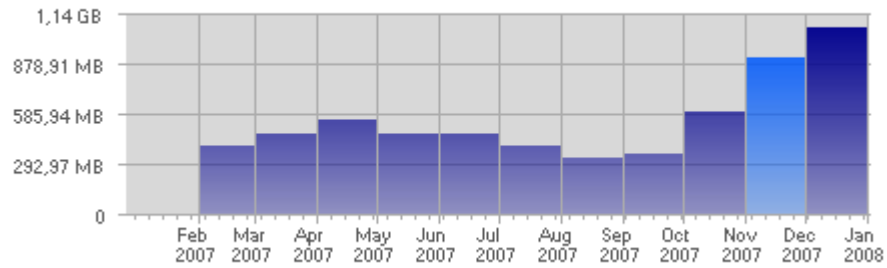

Traffic and Activity > Bandwidth

Report Description

Report Description: Bandwidth during the month of November 2007  
 Report Range: Month of November 2007  
 Report Scope: Historical Data

Historic Breakdown

Activity Breakdown

Date	Total Bandwidth	Average Bandwidth Historically	Change	Percent of Total Bandwidth
Thu Nov 1st, 2007	24,87 MB	18,40 MB	+24,87 MB ▲	2,72%
Fri Nov 2nd, 2007	24,53 MB	12,93 MB	+24,53 MB ▲	2,68%
Sat Nov 3rd, 2007	16,62 MB	15,78 MB	+16,62 MB ▲	1,82%
Sun Nov 4th, 2007	17,71 MB	10,93 MB	-2,15 MB ▼	1,94%
Mon Nov 5th, 2007	22,02 MB	17,46 MB	-7,88 MB ▼	2,41%
Tue Nov 6th, 2007	18,37 MB	14,13 MB	-2,98 MB ▼	2,01%
Wed Nov 7th, 2007	22,14 MB	12,98 MB	-93,60 KB ▼	2,42%
Thu Nov 8th, 2007	15,94 MB	18,40 MB	-8,93 MB ▼	1,74%
Fri Nov 9th, 2007	19,47 MB	12,93 MB	-5,05 MB ▼	2,13%
Sat Nov 10th, 2007	24,04 MB	15,78 MB	+7,43 MB ▲	2,63%
Sun Nov 11th, 2007	15,20 MB	10,93 MB	-2,51 MB ▼	1,66%
Mon Nov 12th, 2007	28,37 MB	17,46 MB	+6,35 MB ▲	3,10%
Tue Nov 13th, 2007	23,11 MB	14,13 MB	+4,74 MB ▲	2,53%
Wed Nov 14th, 2007	23,81 MB	12,98 MB	+1,67 MB ▲	2,60%
Thu Nov 15th, 2007	34,51 MB	18,40 MB	+18,57 MB ▲	3,78%
Fri Nov 16th, 2007	14,92 MB	12,93 MB	-4,55 MB ▼	1,63%
Sat Nov 17th, 2007	10,72 MB	15,78 MB	-13,32 MB ▼	1,17%
Sun Nov 18th, 2007	9,61 MB	10,93 MB	-5,59 MB ▼	1,05%
Mon Nov 19th, 2007	397,57 MB	17,46 MB	+369,20 MB ▲	43,49%
Tue Nov 20th, 2007	11,13 MB	14,13 MB	-11,98 MB ▼	1,22%
Wed Nov 21st, 2007	19,81 MB	12,98 MB	-4,00 MB ▼	2,17%
Thu Nov 22nd, 2007	17,62 MB	18,40 MB	-16,90 MB ▼	1,93%
Fri Nov 23rd, 2007	16,63 MB	12,93 MB	+1,71 MB ▲	1,82%
Sat Nov 24th, 2007	12,80 MB	15,78 MB	+2,07 MB ▲	1,40%
Sun Nov 25th, 2007	15,63 MB	10,93 MB	+6,01 MB ▲	1,71%
Mon Nov 26th, 2007	13,45 MB	17,46 MB	-384,12 MB ▼	1,47%
Tue Nov 27th, 2007	15,95 MB	14,13 MB	+4,82 MB ▲	1,75%
Wed Nov 28th, 2007	8,13 MB	12,98 MB	-11,68 MB ▼	0,89%