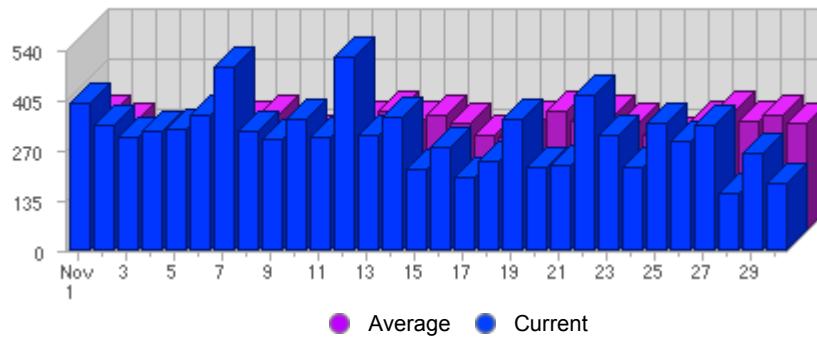

Traffic and Activity > Page Views

Report Description

Report Description: Page Views during the month of November 2007
 Report Range: Month of November 2007
 Report Scope: Historical Data

Historic Breakdown

Activity Breakdown

Date	Total Page Views	Average Page Views Historically	Change	Percent of Total Page Views
Thu Nov 1st, 2007	395	312,04	+395 ▲	4,26%
Fri Nov 2nd, 2007	339	287,91	+339 ▲	3,65%
Sat Nov 3rd, 2007	303	258,71	+303 ▲	3,26%
Sun Nov 4th, 2007	321	249,57	+10 ▲	3,46%
Mon Nov 5th, 2007	326	293,90	-17 ▼	3,51%
Tue Nov 6th, 2007	367	322,23	+56 ▲	3,95%
Wed Nov 7th, 2007	494	292,38	+92 ▲	5,32%
Thu Nov 8th, 2007	322	312,04	-73 ▼	3,47%
Fri Nov 9th, 2007	300	287,91	-39 ▼	3,23%
Sat Nov 10th, 2007	355	258,71	+52 ▲	3,83%
Sun Nov 11th, 2007	304	249,57	-17 ▼	3,28%
Mon Nov 12th, 2007	520	293,90	+194 ▲	5,60%
Tue Nov 13th, 2007	309	322,23	-58 ▼	3,33%
Wed Nov 14th, 2007	361	292,38	-133 ▼	3,89%
Thu Nov 15th, 2007	221	312,04	-101 ▼	2,38%
Fri Nov 16th, 2007	277	287,91	-23 ▼	2,98%
Sat Nov 17th, 2007	197	258,71	-158 ▼	2,12%
Sun Nov 18th, 2007	240	249,57	-64 ▼	2,59%
Mon Nov 19th, 2007	354	293,90	-166 ▼	3,81%
Tue Nov 20th, 2007	225	322,23	-84 ▼	2,42%
Wed Nov 21st, 2007	230	292,38	-131 ▼	2,48%
Thu Nov 22nd, 2007	418	312,04	+197 ▲	4,50%
Fri Nov 23rd, 2007	312	287,91	+35 ▲	3,36%
Sat Nov 24th, 2007	223	258,71	+26 ▲	2,40%
Sun Nov 25th, 2007	342	249,57	+102 ▲	3,69%
Mon Nov 26th, 2007	294	293,90	-60 ▼	3,17%
Tue Nov 27th, 2007	335	322,23	+110 ▲	3,61%
Wed Nov 28th, 2007	155	292,38	-75 ▼	1,67%

Thu Nov 29th, 2007	261	312,04	-157 ▼	2,81%
Fri Nov 30th, 2007	182	287,91	-130 ▼	1,96%
	9,282	8,301	-1,442 ▼	

Content created Tuesday, January 1, 2008 16:25:54 GMT 1:00
LiveStats® .XSP V8.03 Copyright ©1996-2005 DeepMetrix® Corporation. All rights reserved.
Licensed to Aruba S.p.A..