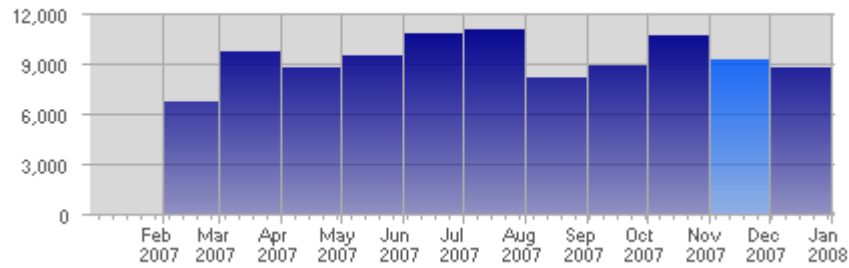

Traffic and Activity > Page Views

Report Description

Report Description: Page Views during the month of November 2007
 Report Range: Month of November 2007
 Report Scope: Historical Data

Historic Breakdown

Activity Breakdown

Date	Total Page Views	Average Page Views Historically	Change	Percent of Total Page Views
Thu Nov 1st, 2007	395	312,04	+395 ▲	4,26%
Fri Nov 2nd, 2007	339	287,91	+339 ▲	3,65%
Sat Nov 3rd, 2007	303	258,71	+303 ▲	3,26%
Sun Nov 4th, 2007	321	249,57	+10 ▲	3,46%
Mon Nov 5th, 2007	326	293,90	-17 ▼	3,51%
Tue Nov 6th, 2007	367	322,23	+56 ▲	3,95%
Wed Nov 7th, 2007	494	292,38	+92 ▲	5,32%
Thu Nov 8th, 2007	322	312,04	-73 ▼	3,47%
Fri Nov 9th, 2007	300	287,91	-39 ▼	3,23%
Sat Nov 10th, 2007	355	258,71	+52 ▲	3,83%
Sun Nov 11th, 2007	304	249,57	-17 ▼	3,28%
Mon Nov 12th, 2007	520	293,90	+194 ▲	5,60%
Tue Nov 13th, 2007	309	322,23	-58 ▼	3,33%
Wed Nov 14th, 2007	361	292,38	-133 ▼	3,89%
Thu Nov 15th, 2007	221	312,04	-101 ▼	2,38%
Fri Nov 16th, 2007	277	287,91	-23 ▼	2,98%
Sat Nov 17th, 2007	197	258,71	-158 ▼	2,12%
Sun Nov 18th, 2007	240	249,57	-64 ▼	2,59%
Mon Nov 19th, 2007	354	293,90	-166 ▼	3,81%
Tue Nov 20th, 2007	225	322,23	-84 ▼	2,42%
Wed Nov 21st, 2007	230	292,38	-131 ▼	2,48%
Thu Nov 22nd, 2007	418	312,04	+197 ▲	4,50%
Fri Nov 23rd, 2007	312	287,91	+35 ▲	3,36%
Sat Nov 24th, 2007	223	258,71	+26 ▲	2,40%
Sun Nov 25th, 2007	342	249,57	+102 ▲	3,69%
Mon Nov 26th, 2007	294	293,90	-60 ▼	3,17%
Tue Nov 27th, 2007	335	322,23	+110 ▲	3,61%
Wed Nov 28th, 2007	155	292,38	-75 ▼	1,67%