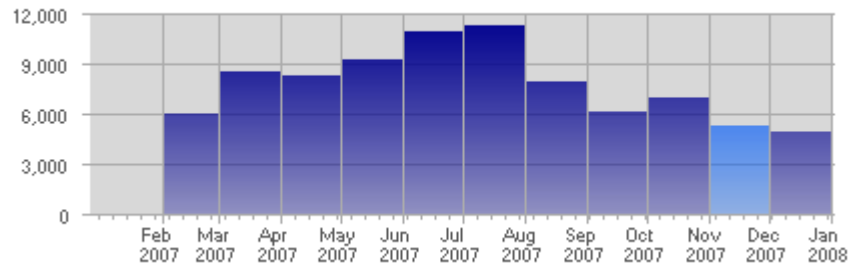

Traffic and Activity > Visits

Report Description

Report Description: Visits during the month of November 2007
 Report Range: Month of November 2007
 Report Scope: Historical Data

Historic Breakdown

Activity Breakdown

Date	Total Visits	Average Visits Historically	Change	Percent of Total Visits
Thu Nov 1st, 2007	239	227,99	+239 ▲	4,47%
Fri Nov 2nd, 2007	225	221,18	+225 ▲	4,21%
Sat Nov 3rd, 2007	174	213,13	+174 ▲	3,26%
Sun Nov 4th, 2007	184	197,37	-36 ▼	3,44%
Mon Nov 5th, 2007	225	220,34	-18 ▼	4,21%
Tue Nov 6th, 2007	223	231,52	0 ■	4,17%
Wed Nov 7th, 2007	215	225,70	+9 ▲	4,03%
Thu Nov 8th, 2007	177	227,99	-62 ▼	3,31%
Fri Nov 9th, 2007	194	221,18	-31 ▼	3,63%
Sat Nov 10th, 2007	181	213,13	+7 ▲	3,39%
Sun Nov 11th, 2007	181	197,37	-3 ▼	3,39%
Mon Nov 12th, 2007	206	220,34	-19 ▼	3,86%
Tue Nov 13th, 2007	199	231,52	-24 ▼	3,73%
Wed Nov 14th, 2007	157	225,70	-58 ▼	2,94%
Thu Nov 15th, 2007	154	227,99	-23 ▼	2,88%
Fri Nov 16th, 2007	155	221,18	-39 ▼	2,90%
Sat Nov 17th, 2007	133	213,13	-48 ▼	2,49%
Sun Nov 18th, 2007	126	197,37	-55 ▼	2,36%
Mon Nov 19th, 2007	183	220,34	-23 ▼	3,43%
Tue Nov 20th, 2007	150	231,52	-49 ▼	2,81%
Wed Nov 21st, 2007	159	225,70	+2 ▲	2,98%
Thu Nov 22nd, 2007	187	227,99	+33 ▲	3,50%
Fri Nov 23rd, 2007	182	221,18	+27 ▲	3,41%
Sat Nov 24th, 2007	168	213,13	+35 ▲	3,15%
Sun Nov 25th, 2007	138	197,37	+12 ▲	2,58%
Mon Nov 26th, 2007	184	220,34	+1 ▲	3,44%
Tue Nov 27th, 2007	166	231,52	+16 ▲	3,11%
Wed Nov 28th, 2007	140	225,70	-19 ▼	2,62%