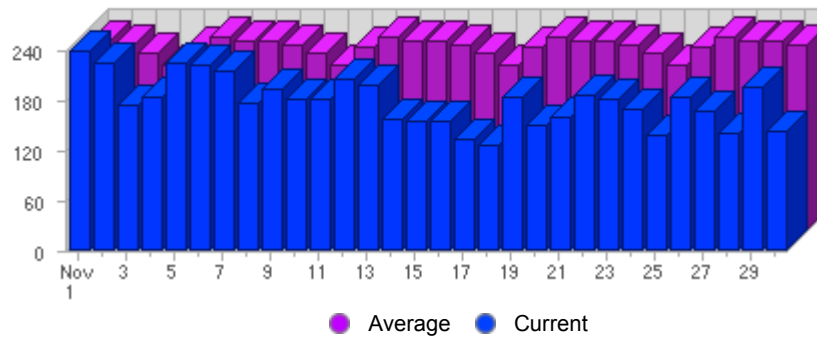

Traffic and Activity > Visits

Report Description

Report Description: Visits during the month of November 2007
 Report Range: Month of November 2007
 Report Scope: Historical Data

Historic Breakdown

Activity Breakdown

Date	Total Visits	Average Visits Historically	Change	Percent of Total Visits
Thu Nov 1st, 2007	239	227,99	+239 ▲	4,47%
Fri Nov 2nd, 2007	225	221,18	+225 ▲	4,21%
Sat Nov 3rd, 2007	174	213,13	+174 ▲	3,26%
Sun Nov 4th, 2007	184	197,37	-36 ▼	3,44%
Mon Nov 5th, 2007	225	220,34	-18 ▼	4,21%
Tue Nov 6th, 2007	223	231,52	0 ■	4,17%
Wed Nov 7th, 2007	215	225,70	+9 ▲	4,03%
Thu Nov 8th, 2007	177	227,99	-62 ▼	3,31%
Fri Nov 9th, 2007	194	221,18	-31 ▼	3,63%
Sat Nov 10th, 2007	181	213,13	+7 ▲	3,39%
Sun Nov 11th, 2007	181	197,37	-3 ▼	3,39%
Mon Nov 12th, 2007	206	220,34	-19 ▼	3,86%
Tue Nov 13th, 2007	199	231,52	-24 ▼	3,73%
Wed Nov 14th, 2007	157	225,70	-58 ▼	2,94%
Thu Nov 15th, 2007	154	227,99	-23 ▼	2,88%
Fri Nov 16th, 2007	155	221,18	-39 ▼	2,90%
Sat Nov 17th, 2007	133	213,13	-48 ▼	2,49%
Sun Nov 18th, 2007	126	197,37	-55 ▼	2,36%
Mon Nov 19th, 2007	183	220,34	-23 ▼	3,43%
Tue Nov 20th, 2007	150	231,52	-49 ▼	2,81%
Wed Nov 21st, 2007	159	225,70	+2 ▲	2,98%
Thu Nov 22nd, 2007	187	227,99	+33 ▲	3,50%
Fri Nov 23rd, 2007	182	221,18	+27 ▲	3,41%
Sat Nov 24th, 2007	168	213,13	+35 ▲	3,15%
Sun Nov 25th, 2007	138	197,37	+12 ▲	2,58%
Mon Nov 26th, 2007	184	220,34	+1 ▲	3,44%
Tue Nov 27th, 2007	166	231,52	+16 ▲	3,11%
Wed Nov 28th, 2007	140	225,70	-19 ▼	2,62%

Thu Nov 29th, 2007	195	227,99	+8 ▲	3,65%
Fri Nov 30th, 2007	142	221,18	-40 ▼	2,66%
	5,342	7,034	-1,704 ▼	

Content created Tuesday, January 1, 2008 16:24:28 GMT 1:00
LiveStats® .XSP V8.03 Copyright ©1996-2005 DeepMetrix® Corporation. All rights reserved.
Licensed to Aruba S.p.A..