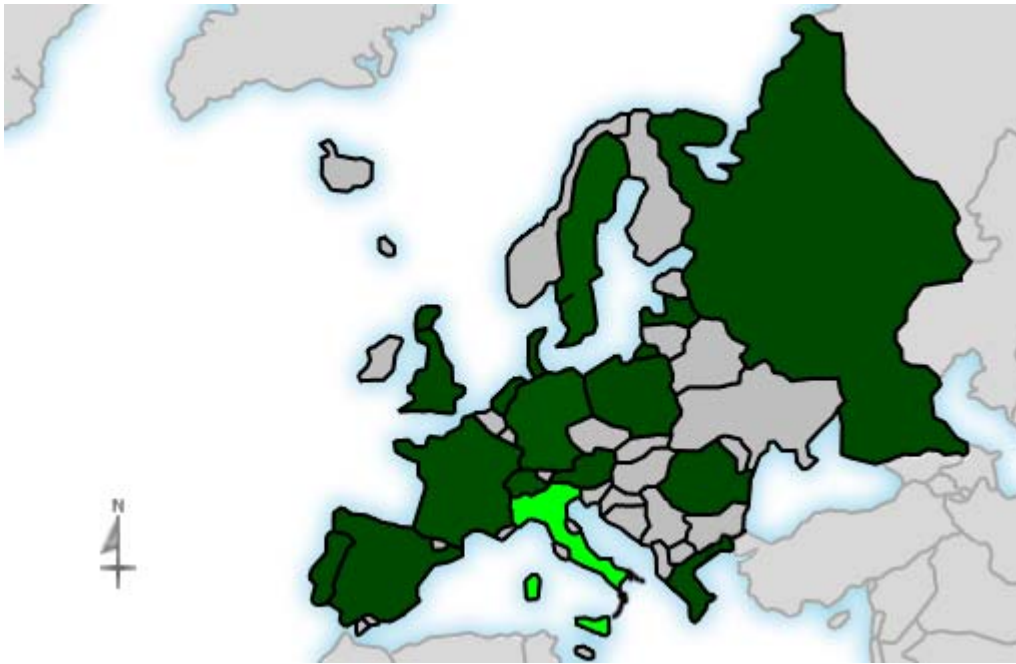

Geographic Info > **European Country****Report Description**

Report Description: European Countries that Visitors came from during the month of December 2007
Report Range: Month of December 2007
Report Scope: Historical Data
List Size: 16 of 16

Map**Activity Breakdown**

#	Flag	Country	Total Visits	Average Visits Historically	Change	Percent of Visits
1.		Italy	505	635,11	-556 ▼	78,91%
2.		Sweden	34	66,17	-23 ▼	5,31%
3.		Germany	31	20,00	+2 ▲	4,84%
4.		France	17	8,44	+11 ▲	2,66%
5.		Switzerland	17	13,39	+11 ▲	2,66%
6.		Netherlands	12	5,17	-3 ▼	1,88%
7.		Poland	5	4,72	+4 ▲	0,78%
8.		Austria	4	1,80	-2 ▼	0,63%
9.		United Kingdom	4	11,67	-6 ▼	0,63%
10.		Greece	3	1,64	+1 ▲	0,47%
11.		Spain	2	4,12	-3 ▼	0,31%