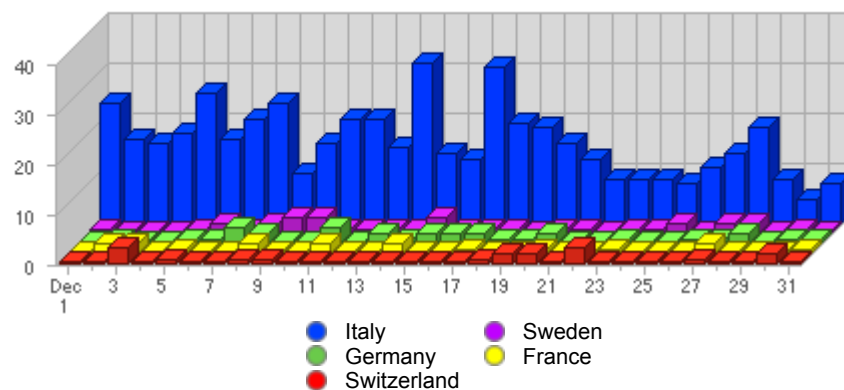

Geographic Info > **European Country****Report Description**

Report Description: European Countries that Visitors came from during the month of December 2007
Report Range: Month of December 2007
Report Scope: Historical Data
List Size: 16 of 16

Map**Activity Breakdown**

#	Flag	Country	Total Visits	Average Visits Historically	Change	Percent of Visits
1.		Italy	505	635,11	-556 ▼	78,91%
2.		Sweden	34	66,17	-23 ▼	5,31%
3.		Germany	31	20,00	+2 ▲	4,84%
4.		France	17	8,44	+11 ▲	2,66%
5.		Switzerland	17	13,39	+11 ▲	2,66%
6.		Netherlands	12	5,17	-3 ▼	1,88%
7.		Poland	5	4,72	+4 ▲	0,78%
8.		Austria	4	1,80	-2 ▼	0,63%
9.		United Kingdom	4	11,67	-6 ▼	0,63%
10.		Greece	3	1,64	+1 ▲	0,47%
11.		Spain	2	4,12	-3 ▼	0,31%

12.		Russia	2	4,36	-19 ▼	0,31%
13.		Romania	1	2,00	+1 ▲	0,16%
14.		Portugal	1	1,00	+1 ▲	0,16%
15.		Denmark	1	1,42	0 ▬	0,16%
16.		Latvia	1	1,13	+1 ▲	0,16%
			640	794	-598 ▼	

Content created Tuesday, January 1, 2008 16:41:03 GMT 1:00
 LiveStats® .XSP V8.03 Copyright ©1996-2005 DeepMetrix® Corporation. All rights reserved.
 Licensed to Aruba S.p.A..