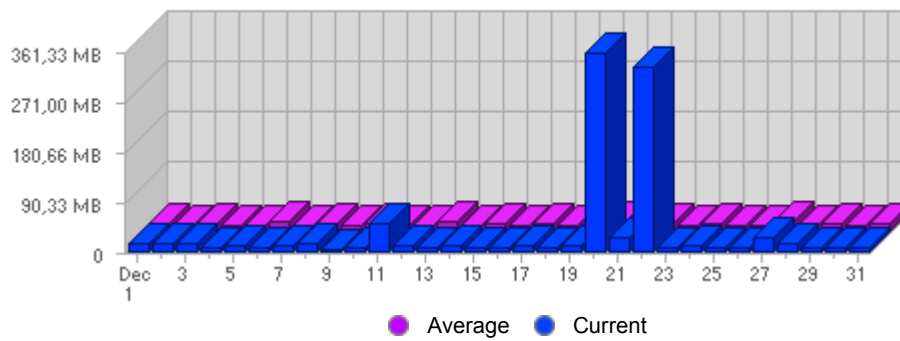

Traffic and Activity > Bandwidth

Report Description

Report Description: Bandwidth during the month of December 2007  
 Report Range: Month of December 2007  
 Report Scope: Historical Data

Historic Breakdown

Activity Breakdown

Date	Total Bandwidth	Average Bandwidth Historically	Change	Percent of Total Bandwidth
Sat Dec 1st, 2007	15,86 MB	15,78 MB	+15,86 MB ▲	1,45%
Sun Dec 2nd, 2007	15,85 MB	10,93 MB	+15,85 MB ▲	1,45%
Mon Dec 3rd, 2007	17,41 MB	17,46 MB	+17,41 MB ▲	1,59%
Tue Dec 4th, 2007	10,71 MB	14,13 MB	+10,71 MB ▲	0,98%
Wed Dec 5th, 2007	12,75 MB	12,98 MB	+12,75 MB ▲	1,16%
Thu Dec 6th, 2007	10,64 MB	18,40 MB	+10,64 MB ▲	0,97%
Fri Dec 7th, 2007	12,42 MB	12,93 MB	+12,42 MB ▲	1,13%
Sat Dec 8th, 2007	16,24 MB	15,78 MB	+390,80 KB ▲	1,48%
Sun Dec 9th, 2007	6,43 MB	10,93 MB	-9,42 MB ▼	0,59%
Mon Dec 10th, 2007	10,69 MB	17,46 MB	-6,72 MB ▼	0,98%
Tue Dec 11th, 2007	51,64 MB	14,13 MB	+40,93 MB ▲	4,71%
Wed Dec 12th, 2007	14,17 MB	12,98 MB	+1,42 MB ▲	1,29%
Thu Dec 13th, 2007	8,07 MB	18,40 MB	-2,57 MB ▼	0,74%
Fri Dec 14th, 2007	12,73 MB	12,93 MB	+315,00 KB ▲	1,16%
Sat Dec 15th, 2007	8,47 MB	15,78 MB	-7,77 MB ▼	0,77%
Sun Dec 16th, 2007	9,65 MB	10,93 MB	+3,21 MB ▲	0,88%
Mon Dec 17th, 2007	13,10 MB	17,46 MB	+2,41 MB ▲	1,20%
Tue Dec 18th, 2007	9,41 MB	14,13 MB	-42,23 MB ▼	0,86%
Wed Dec 19th, 2007	11,53 MB	12,98 MB	-2,64 MB ▼	1,05%
Thu Dec 20th, 2007	360,92 MB	18,40 MB	+352,85 MB ▲	32,93%
Fri Dec 21st, 2007	28,11 MB	12,93 MB	+15,38 MB ▲	2,56%
Sat Dec 22nd, 2007	334,86 MB	15,78 MB	+326,39 MB ▲	30,55%
Sun Dec 23rd, 2007	8,26 MB	10,93 MB	-1,39 MB ▼	0,75%
Mon Dec 24th, 2007	11,71 MB	17,46 MB	-1,39 MB ▼	1,07%
Tue Dec 25th, 2007	8,27 MB	14,13 MB	-1,13 MB ▼	0,76%
Wed Dec 26th, 2007	7,54 MB	12,98 MB	-3,99 MB ▼	0,69%
Thu Dec 27th, 2007	26,21 MB	18,40 MB	-334,71 MB ▼	2,39%
Fri Dec 28th, 2007	15,57 MB	12,93 MB	-12,54 MB ▼	1,42%