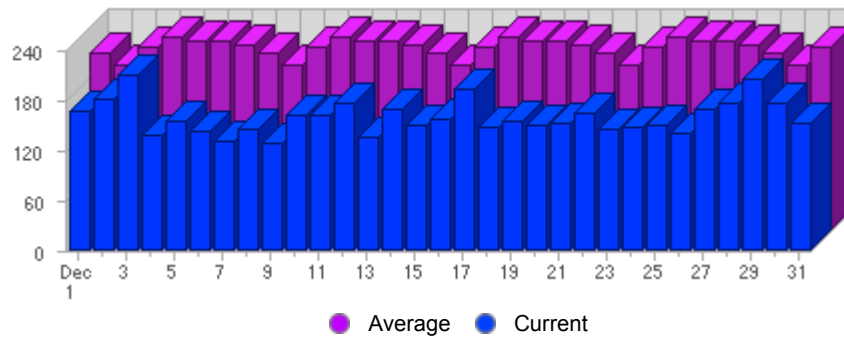

Traffic and Activity > Visits

Report Description

Report Description: Visits during the month of December 2007
 Report Range: Month of December 2007
 Report Scope: Historical Data

Historic Breakdown

Activity Breakdown

Date	Total Visits	Average Visits Historically	Change	Percent of Total Visits
Sat Dec 1st, 2007	167	213,13	+167 ▲	3,39%
Sun Dec 2nd, 2007	182	197,37	+182 ▲	3,69%
Mon Dec 3rd, 2007	211	220,34	+211 ▲	4,28%
Tue Dec 4th, 2007	138	231,52	+138 ▲	2,80%
Wed Dec 5th, 2007	155	225,70	+155 ▲	3,14%
Thu Dec 6th, 2007	142	227,99	+142 ▲	2,88%
Fri Dec 7th, 2007	130	221,18	+130 ▲	2,64%
Sat Dec 8th, 2007	144	213,13	-23 ▼	2,92%
Sun Dec 9th, 2007	129	197,37	-53 ▼	2,62%
Mon Dec 10th, 2007	163	220,34	-48 ▼	3,30%
Tue Dec 11th, 2007	161	231,52	+23 ▲	3,26%
Wed Dec 12th, 2007	177	225,70	+22 ▲	3,59%
Thu Dec 13th, 2007	136	227,99	-6 ▼	2,76%
Fri Dec 14th, 2007	170	221,18	+40 ▲	3,45%
Sat Dec 15th, 2007	151	213,13	+7 ▲	3,06%
Sun Dec 16th, 2007	156	197,37	+27 ▲	3,16%
Mon Dec 17th, 2007	194	220,34	+31 ▲	3,93%
Tue Dec 18th, 2007	148	231,52	-13 ▼	2,00%
Wed Dec 19th, 2007	154	225,70	-23 ▼	3,12%
Thu Dec 20th, 2007	150	227,99	+14 ▲	3,04%
Fri Dec 21st, 2007	152	221,18	-18 ▼	3,08%
Sat Dec 22nd, 2007	164	213,13	+13 ▲	3,32%
Sun Dec 23rd, 2007	145	197,37	-11 ▼	2,94%
Mon Dec 24th, 2007	147	220,34	-47 ▼	2,98%
Tue Dec 25th, 2007	150	231,52	+2 ▲	3,04%
Wed Dec 26th, 2007	140	225,70	-14 ▼	2,84%
Thu Dec 27th, 2007	169	227,99	+19 ▲	3,43%
Fri Dec 28th, 2007	177	221,18	+25 ▲	3,59%

Sat Dec 29th, 2007	204	213,13	+40 ▲	4,14%
Sun Dec 30th, 2007	176	197,37	+31 ▲	3,57%
Mon Dec 31st, 2007	152	220,34	+5 ▲	3,08%
	4,934	7,034	-408 ▼	

Content created Tuesday, January 1, 2008 16:34:46 GMT 1:00
LiveStats® .XSP V8.03 Copyright ©1996-2005 DeepMetrix® Corporation. All rights reserved.
Licensed to Aruba S.p.A..