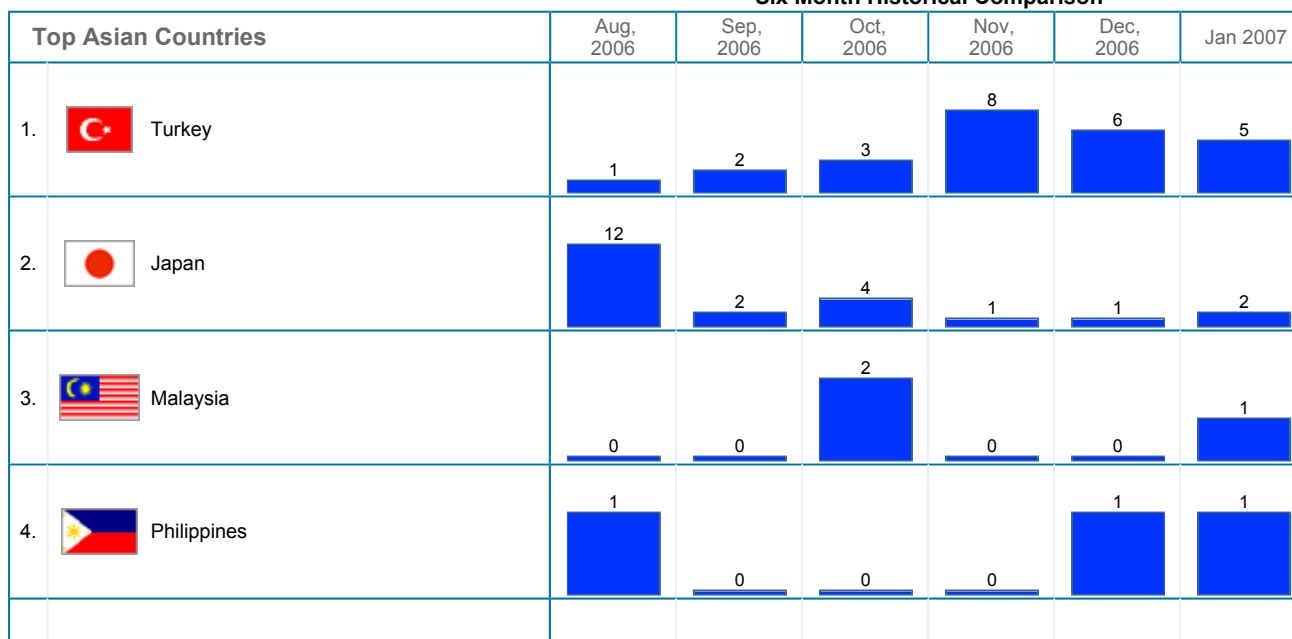

**Geographic Info** > **Geographic Info Summary**

Geographic Info Summary	
During the <b>Month</b> of <b>January, 2007</b> :	
<ul style="list-style-type: none"> <li>A total of <b>4,758</b> distinct visits were made to the site.</li> <li><b>35,81%</b> of all visits were from a known geographic location. <b>18,75%</b> were from North America, <b>16,60%</b> from Europe, <b>0,29%</b> from Asia, <b>0,04%</b> from Oceania, <b>0,04%</b> from South America and <b>0,08%</b> from Africa.</li> </ul>	

**Six Month Historical Comparison**

Top North American Countries	Aug,	Sep,	Oct,	Nov,	Dec,	Jan 2007

**Six Month Historical Comparison**

**Six Month Historical Comparison**

Six Month Historical Comparison

**Six Month Historical Comparison**