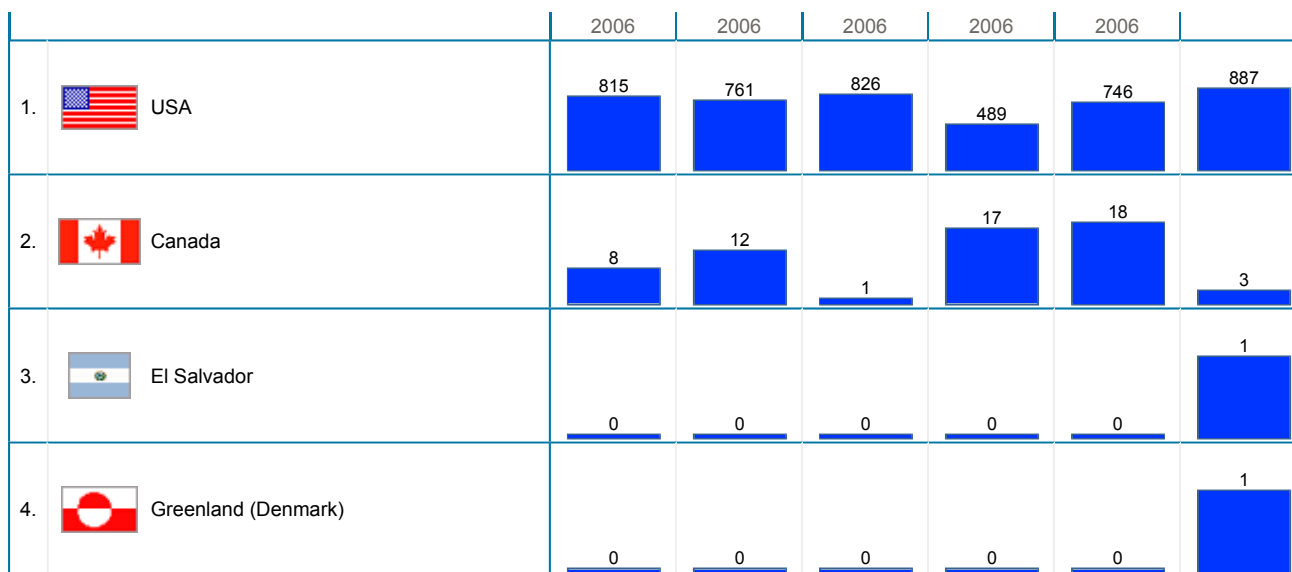

Six Month Historical Comparison

Six Month Historical Comparison