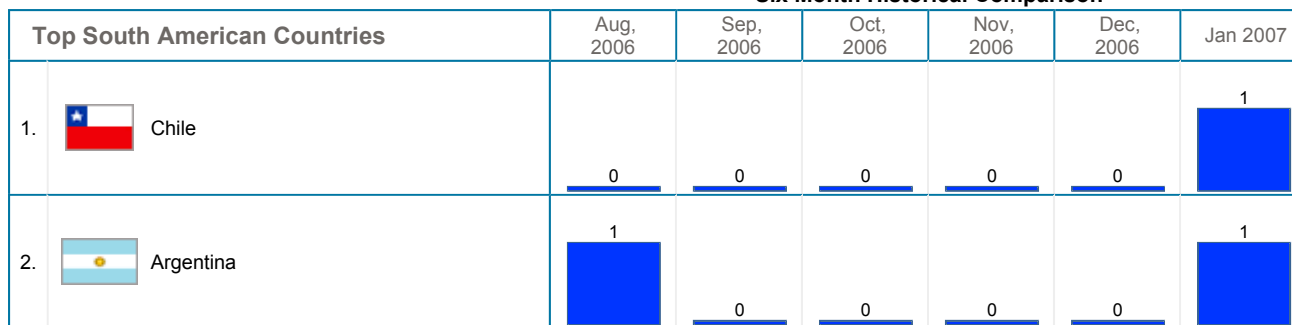

**Geographic Info** > **Geographic Info Summary**

Geographic Info Summary	
During the <b>Month</b> of <b>January, 2007</b> :	
<ul style="list-style-type: none"> <li>A total of <b>4,758</b> distinct visits were made to the site.</li> <li><b>35,81%</b> of all visits were from a known geographic location. <b>18,75%</b> were from North America, <b>16,60%</b> from Europe, <b>0,29%</b> from Asia, <b>0,04%</b> from Oceania, <b>0,04%</b> from South America and <b>0,08%</b> from Africa.</li> </ul>	

**Six Month Historical Comparison**

Top Continents		Aug, 2006	Sep, 2006	Oct, 2006	Nov, 2006	Dec, 2006	Jan 2007
1.	 North America	823	773	827	506	765	892
2.	 Europe	695	761	877	819	658	790
3.	 Asia	24	15	15	26	23	14
4.	 Africa	2	1	1	5	2	4
5.	 South America	1	0	0	0	0	2

**Six Month Historical Comparison**

Top North American Countries	Aug,	Sep,	Oct,	Nov,	Dec,	Jan 2007

**Six Month Historical Comparison**

**Six Month Historical Comparison**

Six Month Historical Comparison

**Six Month Historical Comparison**