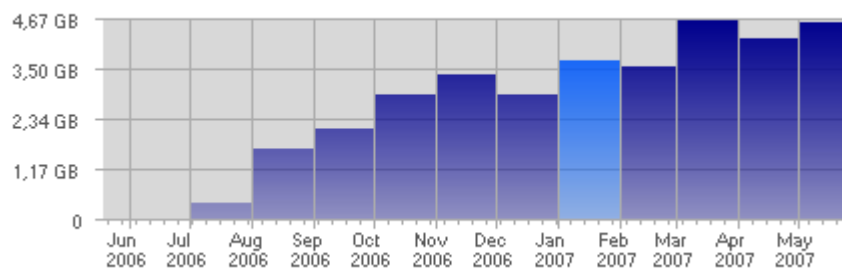

Traffic and Activity > Bandwidth

Report Description

Report Description: Bandwidth during the month of January 2007  
 Report Range: Month of January 2007  
 Report Scope: Historical Data

Historic Breakdown

Activity Breakdown

Date	Total Bandwidth	Average Bandwidth Historically	Change	Percent of Total Bandwidth
Mon Jan 1st, 2007	193,11 MB	80,73 MB	+193,11 MB ▲	5,08%
Tue Jan 2nd, 2007	24,83 MB	132,29 MB	+24,83 MB ▲	0,65%
Wed Jan 3rd, 2007	43,57 MB	120,77 MB	+43,57 MB ▲	1,15%
Thu Jan 4th, 2007	107,84 MB	122,61 MB	+107,84 MB ▲	2,84%
Fri Jan 5th, 2007	97,17 MB	121,73 MB	+97,17 MB ▲	2,56%
Sat Jan 6th, 2007	15,82 MB	108,39 MB	+15,82 MB ▲	0,42%
Sun Jan 7th, 2007	211,16 MB	115,58 MB	+207,23 MB ▲	5,56%
Mon Jan 8th, 2007	29,75 MB	80,73 MB	-163,36 MB ▼	0,78%
Tue Jan 9th, 2007	174,18 MB	132,29 MB	+149,35 MB ▲	4,58%
Wed Jan 10th, 2007	10,66 MB	120,77 MB	-32,92 MB ▼	0,28%
Thu Jan 11th, 2007	13,45 MB	122,61 MB	-94,39 MB ▼	0,35%
Fri Jan 12th, 2007	192,54 MB	121,73 MB	+95,37 MB ▲	5,07%
Sat Jan 13th, 2007	30,51 MB	108,39 MB	+14,69 MB ▲	0,80%
Sun Jan 14th, 2007	67,02 MB	115,58 MB	-144,14 MB ▼	1,76%
Mon Jan 15th, 2007	151,61 MB	80,73 MB	+121,86 MB ▲	3,99%
Tue Jan 16th, 2007	20,33 MB	132,29 MB	-153,85 MB ▼	0,54%
Wed Jan 17th, 2007	378,03 MB	120,77 MB	+367,37 MB ▲	9,95%
Thu Jan 18th, 2007	51,14 MB	122,61 MB	+37,69 MB ▲	1,35%
Fri Jan 19th, 2007	462,01 MB	121,73 MB	+269,47 MB ▲	12,16%
Sat Jan 20th, 2007	262,61 MB	108,39 MB	+232,10 MB ▲	6,91%
Sun Jan 21st, 2007	155,02 MB	115,58 MB	+88,00 MB ▲	4,08%
Mon Jan 22nd, 2007	44,07 MB	80,73 MB	-107,54 MB ▼	1,16%
Tue Jan 23rd, 2007	22,90 MB	132,29 MB	+2,57 MB ▲	0,60%
Wed Jan 24th, 2007	62,08 MB	120,77 MB	-315,95 MB ▼	1,63%
Thu Jan 25th, 2007	135,90 MB	122,61 MB	+84,76 MB ▲	3,58%
Fri Jan 26th, 2007	448,60 MB	121,73 MB	-13,41 MB ▼	11,81%
Sat Jan 27th, 2007	86,85 MB	108,39 MB	-175,76 MB ▼	2,29%
Sun Jan 28th, 2007	173,10 MB	115,58 MB	+18,08 MB ▲	4,56%