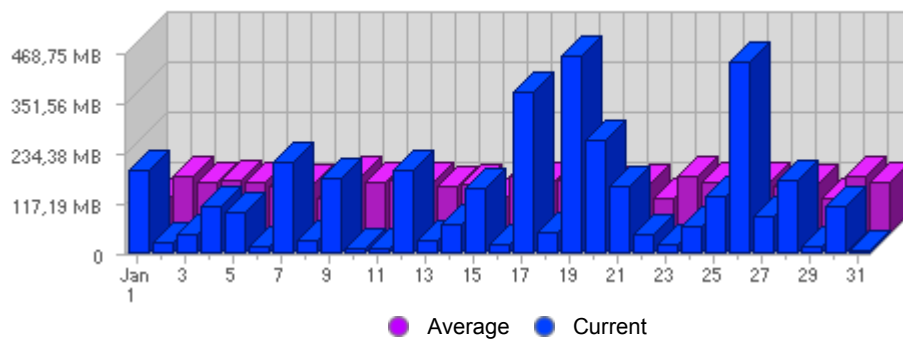

Traffic and Activity > Bandwidth

Report Description

Report Description: Bandwidth during the month of January 2007  
 Report Range: Month of January 2007  
 Report Scope: Historical Data

Historic Breakdown

Activity Breakdown

Date	Total Bandwidth	Average Bandwidth Historically	Change	Percent of Total Bandwidth
Mon Jan 1st, 2007	193,11 MB	80,73 MB	+193,11 MB ▲	5,08%
Tue Jan 2nd, 2007	24,83 MB	132,29 MB	+24,83 MB ▲	0,65%
Wed Jan 3rd, 2007	43,57 MB	120,77 MB	+43,57 MB ▲	1,15%
Thu Jan 4th, 2007	107,84 MB	122,61 MB	+107,84 MB ▲	2,84%
Fri Jan 5th, 2007	97,17 MB	121,73 MB	+97,17 MB ▲	2,56%
Sat Jan 6th, 2007	15,82 MB	108,39 MB	+15,82 MB ▲	0,42%
Sun Jan 7th, 2007	211,16 MB	115,58 MB	+207,23 MB ▲	5,56%
Mon Jan 8th, 2007	29,75 MB	80,73 MB	-163,36 MB ▼	0,78%
Tue Jan 9th, 2007	174,18 MB	132,29 MB	+149,35 MB ▲	4,58%
Wed Jan 10th, 2007	10,66 MB	120,77 MB	-32,92 MB ▼	0,28%
Thu Jan 11th, 2007	13,45 MB	122,61 MB	-94,39 MB ▼	0,35%
Fri Jan 12th, 2007	192,54 MB	121,73 MB	+95,37 MB ▲	5,07%
Sat Jan 13th, 2007	30,51 MB	108,39 MB	+14,69 MB ▲	0,80%
Sun Jan 14th, 2007	67,02 MB	115,58 MB	-144,14 MB ▼	1,76%
Mon Jan 15th, 2007	151,61 MB	80,73 MB	+121,86 MB ▲	3,99%
Tue Jan 16th, 2007	20,33 MB	132,29 MB	-153,85 MB ▼	0,54%
Wed Jan 17th, 2007	378,03 MB	120,77 MB	+367,37 MB ▲	9,95%
Thu Jan 18th, 2007	51,14 MB	122,61 MB	+37,69 MB ▲	1,35%
Fri Jan 19th, 2007	462,01 MB	121,73 MB	+269,47 MB ▲	12,16%
Sat Jan 20th, 2007	262,61 MB	108,39 MB	+232,10 MB ▲	6,91%
Sun Jan 21st, 2007	155,02 MB	115,58 MB	+88,00 MB ▲	4,08%
Mon Jan 22nd, 2007	44,07 MB	80,73 MB	-107,54 MB ▼	1,16%
Tue Jan 23rd, 2007	22,90 MB	132,29 MB	+2,57 MB ▲	0,60%
Wed Jan 24th, 2007	62,08 MB	120,77 MB	-315,95 MB ▼	1,63%
Thu Jan 25th, 2007	135,90 MB	122,61 MB	+84,76 MB ▲	3,58%
Fri Jan 26th, 2007	448,60 MB	121,73 MB	-13,41 MB ▼	11,81%
Sat Jan 27th, 2007	86,85 MB	108,39 MB	-175,76 MB ▼	2,29%
Sun Jan 28th, 2007	173,10 MB	115,58 MB	+18,08 MB ▲	4,56%