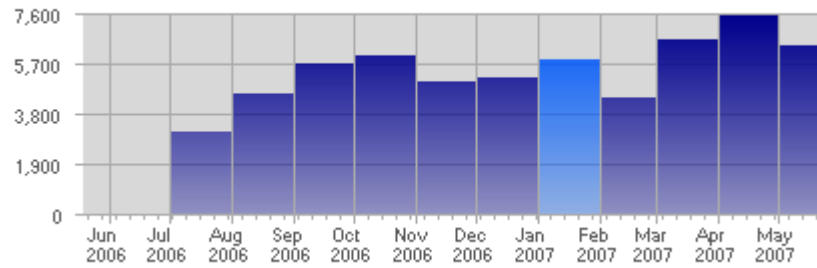

Traffic and Activity > Page Views

Report Description

Report Description: Page Views during the month of January 2007
 Report Range: Month of January 2007
 Report Scope: Historical Data

Historic Breakdown

Activity Breakdown

Date	Total Page Views	Average Page Views Historically	Change	Percent of Total Page Views
Mon Jan 1st, 2007	102	199,74	+102 ▲	1,73%
Tue Jan 2nd, 2007	157	185,40	+157 ▲	2,67%
Wed Jan 3rd, 2007	325	198,35	+325 ▲	5,52%
Thu Jan 4th, 2007	315	196,98	+315 ▲	5,35%
Fri Jan 5th, 2007	197	212,07	+197 ▲	3,35%
Sat Jan 6th, 2007	126	189,74	+126 ▲	2,14%
Sun Jan 7th, 2007	148	174,91	+18 ▲	2,51%
Mon Jan 8th, 2007	112	199,74	+10 ▲	1,90%
Tue Jan 9th, 2007	156	185,40	-1 ▼	2,65%
Wed Jan 10th, 2007	123	198,35	-202 ▼	2,09%
Thu Jan 11th, 2007	226	196,98	-89 ▼	3,84%
Fri Jan 12th, 2007	175	212,07	-22 ▼	2,97%
Sat Jan 13th, 2007	120	189,74	-6 ▼	2,04%
Sun Jan 14th, 2007	129	174,91	-19 ▼	2,19%
Mon Jan 15th, 2007	218	199,74	+106 ▲	3,70%
Tue Jan 16th, 2007	191	185,40	+35 ▲	3,25%
Wed Jan 17th, 2007	157	198,35	+34 ▲	2,67%
Thu Jan 18th, 2007	140	196,98	-86 ▼	2,38%
Fri Jan 19th, 2007	144	212,07	-31 ▼	2,45%
Sat Jan 20th, 2007	124	189,74	+4 ▲	2,11%
Sun Jan 21st, 2007	139	174,91	+10 ▲	2,36%
Mon Jan 22nd, 2007	173	199,74	-45 ▼	2,94%
Tue Jan 23rd, 2007	162	185,40	-29 ▼	2,75%
Wed Jan 24th, 2007	242	198,35	+85 ▲	4,11%
Thu Jan 25th, 2007	215	196,98	+75 ▲	3,65%
Fri Jan 26th, 2007	311	212,07	+167 ▲	5,28%
Sat Jan 27th, 2007	242	189,74	+118 ▲	4,11%
Sun Jan 28th, 2007	300	174,91	+161 ▲	5,10%