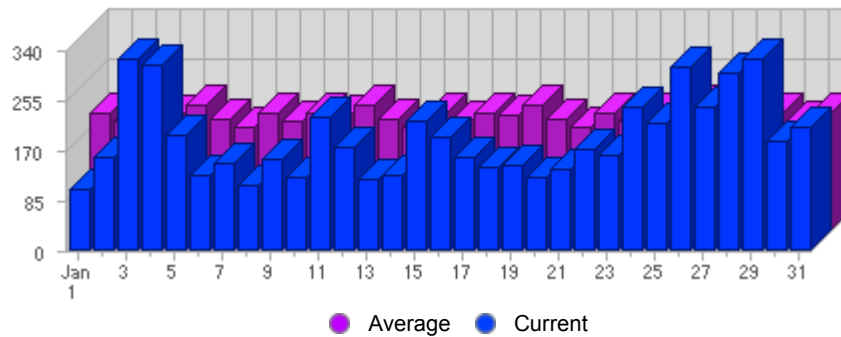

Traffic and Activity > Page Views

Report Description

Report Description: Page Views during the month of January 2007
 Report Range: Month of January 2007
 Report Scope: Historical Data

Historic Breakdown

Activity Breakdown

Date	Total Page Views	Average Page Views Historically	Change	Percent of Total Page Views
Mon Jan 1st, 2007	102	199,74	+102 ▲	1,73%
Tue Jan 2nd, 2007	157	185,40	+157 ▲	2,67%
Wed Jan 3rd, 2007	325	198,35	+325 ▲	5,52%
Thu Jan 4th, 2007	315	196,98	+315 ▲	5,35%
Fri Jan 5th, 2007	197	212,07	+197 ▲	3,35%
Sat Jan 6th, 2007	126	189,74	+126 ▲	2,14%
Sun Jan 7th, 2007	148	174,91	+18 ▲	2,51%
Mon Jan 8th, 2007	112	199,74	+10 ▲	1,90%
Tue Jan 9th, 2007	156	185,40	-1 ▼	2,65%
Wed Jan 10th, 2007	123	198,35	-202 ▼	2,09%
Thu Jan 11th, 2007	226	196,98	-89 ▼	3,84%
Fri Jan 12th, 2007	175	212,07	-22 ▼	2,97%
Sat Jan 13th, 2007	120	189,74	-6 ▼	2,04%
Sun Jan 14th, 2007	129	174,91	-19 ▼	2,19%
Mon Jan 15th, 2007	218	199,74	+106 ▲	3,70%
Tue Jan 16th, 2007	191	185,40	+35 ▲	3,25%
Wed Jan 17th, 2007	157	198,35	+34 ▲	2,67%
Thu Jan 18th, 2007	140	196,98	-86 ▼	2,38%
Fri Jan 19th, 2007	144	212,07	-31 ▼	2,45%
Sat Jan 20th, 2007	124	189,74	+4 ▲	2,11%
Sun Jan 21st, 2007	139	174,91	+10 ▲	2,36%
Mon Jan 22nd, 2007	173	199,74	-45 ▼	2,94%
Tue Jan 23rd, 2007	162	185,40	-29 ▼	2,75%
Wed Jan 24th, 2007	242	198,35	+85 ▲	4,11%
Thu Jan 25th, 2007	215	196,98	+75 ▲	3,65%
Fri Jan 26th, 2007	311	212,07	+167 ▲	5,28%
Sat Jan 27th, 2007	242	189,74	+118 ▲	4,11%
Sun Jan 28th, 2007	300	174,91	+161 ▲	5,10%

Mon Jan 29th, 2007	323	199,74	+150 ▲	5,49%
Tue Jan 30th, 2007	184	185,40	+22 ▲	3,13%
Wed Jan 31st, 2007	210	198,35	-32 ▼	3,57%
	5,886	5,120	+673 ▲	

Content created Thursday, May 24, 2007 17:00:26 GMT 1:00
LiveStats® .XSP V8.03 Copyright ©1996-2005 DeepMetrix® Corporation. All rights reserved.
Licensed to Aruba S.p.A..