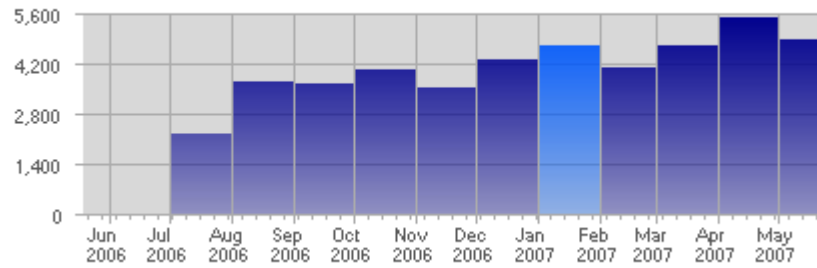

Traffic and Activity > Visits

Report Description

Report Description: Visits during the month of January 2007
 Report Range: Month of January 2007
 Report Scope: Historical Data

Historic Breakdown

Activity Breakdown

Date	Total Visits	Average Visits Historically	Change	Percent of Total Visits
Mon Jan 1st, 2007	105	143,12	+105 ▲	2,21%
Tue Jan 2nd, 2007	131	155,84	+131 ▲	2,75%
Wed Jan 3rd, 2007	139	156,30	+139 ▲	2,92%
Thu Jan 4th, 2007	158	147,30	+158 ▲	3,32%
Fri Jan 5th, 2007	130	145,19	+130 ▲	2,73%
Sat Jan 6th, 2007	116	133,95	+116 ▲	2,44%
Sun Jan 7th, 2007	152	137,09	+12 ▲	3,20%
Mon Jan 8th, 2007	126	143,12	+21 ▲	2,65%
Tue Jan 9th, 2007	239	155,84	+108 ▲	5,02%
Wed Jan 10th, 2007	129	156,30	-10 ▼	2,71%
Thu Jan 11th, 2007	176	147,30	+18 ▲	3,70%
Fri Jan 12th, 2007	124	145,19	-6 ▼	2,61%
Sat Jan 13th, 2007	123	133,95	+7 ▲	2,59%
Sun Jan 14th, 2007	130	137,09	-22 ▼	2,73%
Mon Jan 15th, 2007	164	143,12	+38 ▲	3,45%
Tue Jan 16th, 2007	139	155,84	-100 ▼	2,92%
Wed Jan 17th, 2007	131	156,30	+2 ▲	2,75%
Thu Jan 18th, 2007	138	147,30	-38 ▼	2,90%
Fri Jan 19th, 2007	109	145,19	-15 ▼	2,29%
Sat Jan 20th, 2007	114	133,95	-9 ▼	2,40%
Sun Jan 21st, 2007	128	137,09	-2 ▼	2,69%
Mon Jan 22nd, 2007	134	143,12	-30 ▼	2,82%
Tue Jan 23rd, 2007	170	155,84	+31 ▲	3,57%
Wed Jan 24th, 2007	180	156,30	+49 ▲	3,78%
Thu Jan 25th, 2007	206	147,30	+68 ▲	4,33%
Fri Jan 26th, 2007	188	145,19	+79 ▲	3,95%
Sat Jan 27th, 2007	180	133,95	+66 ▲	3,78%
Sun Jan 28th, 2007	191	137,09	+63 ▲	4,01%