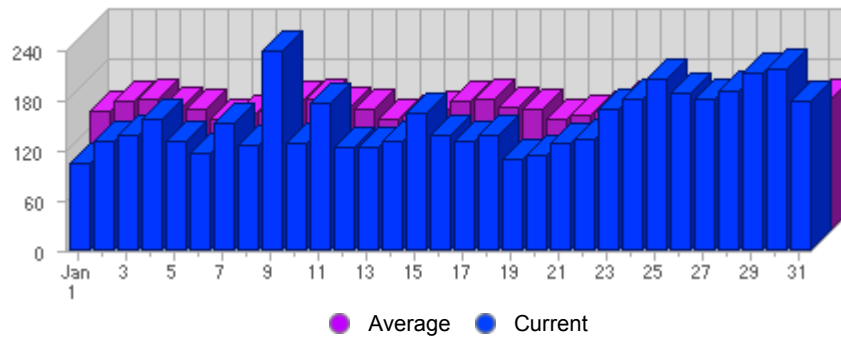

Traffic and Activity > Visits

Report Description

Report Description: Visits during the month of January 2007
 Report Range: Month of January 2007
 Report Scope: Historical Data

Historic Breakdown

Activity Breakdown

Date	Total Visits	Average Visits Historically	Change	Percent of Total Visits
Mon Jan 1st, 2007	105	143,12	+105 ▲	2,21%
Tue Jan 2nd, 2007	131	155,84	+131 ▲	2,75%
Wed Jan 3rd, 2007	139	156,30	+139 ▲	2,92%
Thu Jan 4th, 2007	158	147,30	+158 ▲	3,32%
Fri Jan 5th, 2007	130	145,19	+130 ▲	2,73%
Sat Jan 6th, 2007	116	133,95	+116 ▲	2,44%
Sun Jan 7th, 2007	152	137,09	+12 ▲	3,20%
Mon Jan 8th, 2007	126	143,12	+21 ▲	2,65%
Tue Jan 9th, 2007	239	155,84	+108 ▲	5,02%
Wed Jan 10th, 2007	129	156,30	-10 ▼	2,71%
Thu Jan 11th, 2007	176	147,30	+18 ▲	3,70%
Fri Jan 12th, 2007	124	145,19	-6 ▼	2,61%
Sat Jan 13th, 2007	123	133,95	+7 ▲	2,59%
Sun Jan 14th, 2007	130	137,09	-22 ▼	2,73%
Mon Jan 15th, 2007	164	143,12	+38 ▲	3,45%
Tue Jan 16th, 2007	139	155,84	-100 ▼	2,92%
Wed Jan 17th, 2007	131	156,30	+2 ▲	2,75%
Thu Jan 18th, 2007	138	147,30	-38 ▼	2,90%
Fri Jan 19th, 2007	109	145,19	-15 ▼	2,29%
Sat Jan 20th, 2007	114	133,95	-9 ▼	2,40%
Sun Jan 21st, 2007	128	137,09	-2 ▼	2,69%
Mon Jan 22nd, 2007	134	143,12	-30 ▼	2,82%
Tue Jan 23rd, 2007	170	155,84	+31 ▲	3,57%
Wed Jan 24th, 2007	180	156,30	+49 ▲	3,78%
Thu Jan 25th, 2007	206	147,30	+68 ▲	4,33%
Fri Jan 26th, 2007	188	145,19	+79 ▲	3,95%
Sat Jan 27th, 2007	180	133,95	+66 ▲	3,78%
Sun Jan 28th, 2007	191	137,09	+63 ▲	4,01%

Mon Jan 29th, 2007	212	143,12	+78 ▲	4,46%
Tue Jan 30th, 2007	218	155,84	+48 ▲	4,58%
Wed Jan 31st, 2007	178	156,30	-2 ▼	3,74%
	4,758	2,449	+423 ▲	

Content created Thursday, May 24, 2007 16:56:59 GMT 1:00
LiveStats® .XSP V8.03 Copyright ©1996-2005 DeepMetrix® Corporation. All rights reserved.
Licensed to Aruba S.p.A..