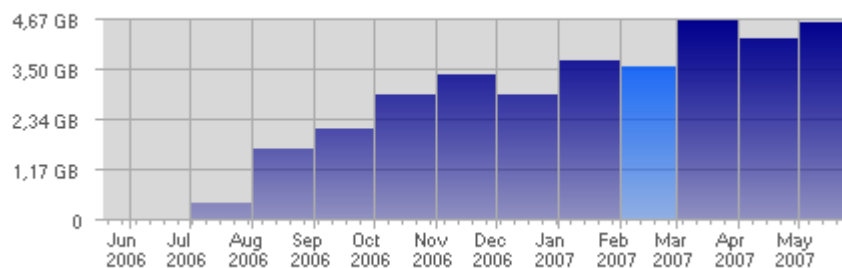

Traffic and Activity > Bandwidth

Report Description

Report Description: Bandwidth during the month of February 2007
 Report Range: Month of February 2007
 Report Scope: Historical Data

Historic Breakdown

Activity Breakdown

Date	Total Bandwidth	Average Bandwidth Historically	Change	Percent of Total Bandwidth
Thu Feb 1st, 2007	119,74 MB	122,61 MB	+119,74 MB ▲	3,27%
Fri Feb 2nd, 2007	90,31 MB	121,73 MB	+90,31 MB ▲	2,47%
Sat Feb 3rd, 2007	135,66 MB	108,39 MB	+135,66 MB ▲	3,71%
Sun Feb 4th, 2007	277,44 MB	115,58 MB	+104,34 MB ▲	7,58%
Mon Feb 5th, 2007	8,74 MB	80,73 MB	-7,90 MB ▼	0,24%
Tue Feb 6th, 2007	8,25 MB	132,29 MB	-99,82 MB ▼	0,23%
Wed Feb 7th, 2007	69,39 MB	120,77 MB	+60,56 MB ▲	1,90%
Thu Feb 8th, 2007	34,26 MB	122,61 MB	-85,48 MB ▼	0,94%
Fri Feb 9th, 2007	267,20 MB	121,73 MB	+176,89 MB ▲	7,30%
Sat Feb 10th, 2007	28,93 MB	108,39 MB	-106,73 MB ▼	0,79%
Sun Feb 11th, 2007	44,69 MB	115,58 MB	-232,75 MB ▼	1,22%
Mon Feb 12th, 2007	27,36 MB	80,73 MB	+18,62 MB ▲	0,75%
Tue Feb 13th, 2007	198,06 MB	132,29 MB	+189,81 MB ▲	5,41%
Wed Feb 14th, 2007	73,48 MB	120,77 MB	+4,09 MB ▲	2,01%
Thu Feb 15th, 2007	107,07 MB	122,61 MB	+72,81 MB ▲	2,92%
Fri Feb 16th, 2007	28,66 MB	121,73 MB	-238,53 MB ▼	0,78%
Sat Feb 17th, 2007	294,14 MB	108,39 MB	+265,21 MB ▲	8,03%
Sun Feb 18th, 2007	55,77 MB	115,58 MB	+11,08 MB ▲	1,52%
Mon Feb 19th, 2007	33,75 MB	80,73 MB	+6,39 MB ▲	0,92%
Tue Feb 20th, 2007	131,98 MB	132,29 MB	-66,08 MB ▼	3,60%
Wed Feb 21st, 2007	120,97 MB	120,77 MB	+47,48 MB ▲	3,30%
Thu Feb 22nd, 2007	51,73 MB	122,61 MB	-55,33 MB ▼	1,41%
Fri Feb 23rd, 2007	105,00 MB	121,73 MB	+76,34 MB ▲	2,87%
Sat Feb 24th, 2007	208,73 MB	108,39 MB	-85,41 MB ▼	5,70%
Sun Feb 25th, 2007	135,74 MB	115,58 MB	+79,96 MB ▲	3,71%
Mon Feb 26th, 2007	573,03 MB	80,73 MB	+539,27 MB ▲	15,65%
Tue Feb 27th, 2007	383,37 MB	132,29 MB	+251,39 MB ▲	10,47%
Wed Feb 28th, 2007	48,44 MB	120,77 MB	-72,53 MB ▼	1,32%