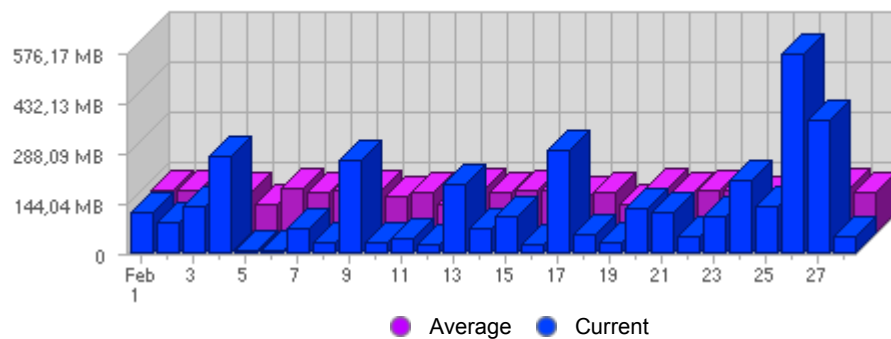

Traffic and Activity > Bandwidth

Report Description

Report Description: Bandwidth during the month of February 2007
 Report Range: Month of February 2007
 Report Scope: Historical Data

Historic Breakdown

Activity Breakdown

Date	Total Bandwidth	Average Bandwidth Historically	Change	Percent of Total Bandwidth
Thu Feb 1st, 2007	119,74 MB	122,61 MB	+119,74 MB ▲	3,27%
Fri Feb 2nd, 2007	90,31 MB	121,73 MB	+90,31 MB ▲	2,47%
Sat Feb 3rd, 2007	135,66 MB	108,39 MB	+135,66 MB ▲	3,71%
Sun Feb 4th, 2007	277,44 MB	115,58 MB	+104,34 MB ▲	7,58%
Mon Feb 5th, 2007	8,74 MB	80,73 MB	-7,90 MB ▼	0,24%
Tue Feb 6th, 2007	8,25 MB	132,29 MB	-99,82 MB ▼	0,23%
Wed Feb 7th, 2007	69,39 MB	120,77 MB	+60,56 MB ▲	1,90%
Thu Feb 8th, 2007	34,26 MB	122,61 MB	-85,48 MB ▼	0,94%
Fri Feb 9th, 2007	267,20 MB	121,73 MB	+176,89 MB ▲	7,30%
Sat Feb 10th, 2007	28,93 MB	108,39 MB	-106,73 MB ▼	0,79%
Sun Feb 11th, 2007	44,69 MB	115,58 MB	-232,75 MB ▼	1,22%
Mon Feb 12th, 2007	27,36 MB	80,73 MB	+18,62 MB ▲	0,75%
Tue Feb 13th, 2007	198,06 MB	132,29 MB	+189,81 MB ▲	5,41%
Wed Feb 14th, 2007	73,48 MB	120,77 MB	+4,09 MB ▲	2,01%
Thu Feb 15th, 2007	107,07 MB	122,61 MB	+72,81 MB ▲	2,92%
Fri Feb 16th, 2007	28,66 MB	121,73 MB	-238,53 MB ▼	0,78%
Sat Feb 17th, 2007	294,14 MB	108,39 MB	+265,21 MB ▲	8,03%
Sun Feb 18th, 2007	55,77 MB	115,58 MB	+11,08 MB ▲	1,52%
Mon Feb 19th, 2007	33,75 MB	80,73 MB	+6,39 MB ▲	0,92%
Tue Feb 20th, 2007	131,98 MB	132,29 MB	-66,08 MB ▼	3,60%
Wed Feb 21st, 2007	120,97 MB	120,77 MB	+47,48 MB ▲	3,30%
Thu Feb 22nd, 2007	51,73 MB	122,61 MB	-55,33 MB ▼	1,41%
Fri Feb 23rd, 2007	105,00 MB	121,73 MB	+76,34 MB ▲	2,87%
Sat Feb 24th, 2007	208,73 MB	108,39 MB	-85,41 MB ▼	5,70%
Sun Feb 25th, 2007	135,74 MB	115,58 MB	+79,96 MB ▲	3,71%
Mon Feb 26th, 2007	573,03 MB	80,73 MB	+539,27 MB ▲	15,65%
Tue Feb 27th, 2007	383,37 MB	132,29 MB	+251,39 MB ▲	10,47%
Wed Feb 28th, 2007	48,44 MB	120,77 MB	-72,53 MB ▼	1,32%