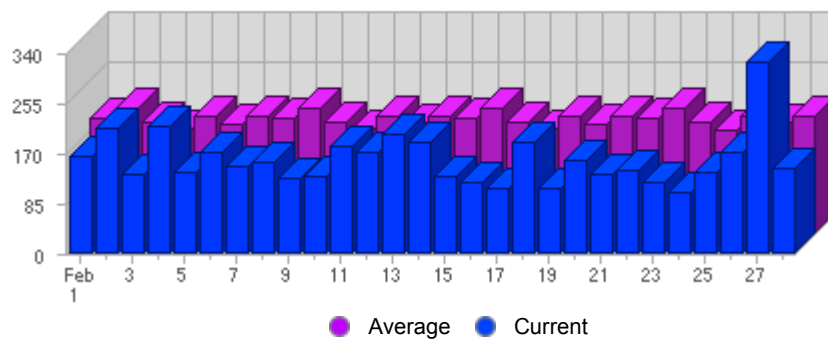

Traffic and Activity > Page Views

Report Description

Report Description: Page Views during the month of February 2007
 Report Range: Month of February 2007
 Report Scope: Historical Data

Historic Breakdown

Activity Breakdown

Date	Total Page Views	Average Page Views Historically	Change	Percent of Total Page Views
Thu Feb 1st, 2007	165	196,98	+165 ▲	3,71%
Fri Feb 2nd, 2007	214	212,07	+214 ▲	4,82%
Sat Feb 3rd, 2007	133	189,74	+133 ▲	2,99%
Sun Feb 4th, 2007	215	174,91	-85 ▼	4,84%
Mon Feb 5th, 2007	138	199,74	-185 ▼	3,11%
Tue Feb 6th, 2007	173	185,40	-11 ▼	3,89%
Wed Feb 7th, 2007	147	198,35	-63 ▼	3,31%
Thu Feb 8th, 2007	156	196,98	-9 ▼	3,51%
Fri Feb 9th, 2007	129	212,07	-85 ▼	2,90%
Sat Feb 10th, 2007	132	189,74	-1 ▼	2,97%
Sun Feb 11th, 2007	183	174,91	-32 ▼	4,12%
Mon Feb 12th, 2007	170	199,74	+32 ▲	3,83%
Tue Feb 13th, 2007	201	185,40	+28 ▲	4,52%
Wed Feb 14th, 2007	187	198,35	+40 ▲	4,21%
Thu Feb 15th, 2007	132	196,98	-24 ▼	2,97%
Fri Feb 16th, 2007	122	212,07	-7 ▼	2,75%
Sat Feb 17th, 2007	112	189,74	-20 ▼	2,52%
Sun Feb 18th, 2007	187	174,91	+4 ▲	4,21%
Mon Feb 19th, 2007	109	199,74	-61 ▼	2,45%
Tue Feb 20th, 2007	157	185,40	-44 ▼	3,53%
Wed Feb 21st, 2007	134	198,35	-53 ▼	3,02%
Thu Feb 22nd, 2007	142	196,98	+10 ▲	3,20%
Fri Feb 23rd, 2007	120	212,07	-2 ▼	2,70%
Sat Feb 24th, 2007	104	189,74	-8 ▼	2,34%
Sun Feb 25th, 2007	139	174,91	-48 ▼	3,13%
Mon Feb 26th, 2007	173	199,74	+64 ▲	3,89%
Tue Feb 27th, 2007	325	185,40	+168 ▲	7,31%
Wed Feb 28th, 2007	145	198,35	+11 ▲	3,26%

	4,444	5,120	-1,442 ▼
--	-------	-------	----------

Content created Thursday, May 24, 2007 17:48:51 GMT 1:00
LiveStats® .XSP V8.03 Copyright ©1996-2005 DeepMetrix® Corporation. All rights reserved.
Licensed to Aruba S.p.A..