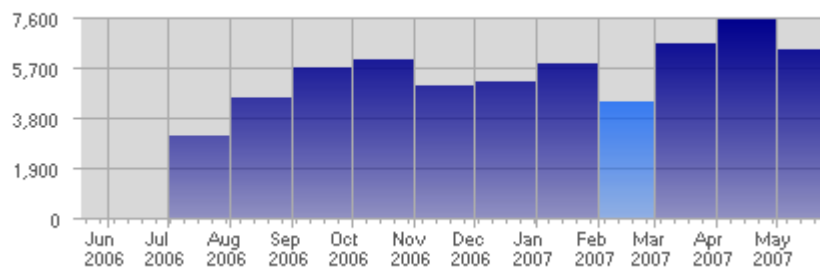

Traffic and Activity > Page Views

Report Description

Report Description: Page Views during the month of February 2007
 Report Range: Month of February 2007
 Report Scope: Historical Data

Historic Breakdown

Activity Breakdown

Date	Total Page Views	Average Page Views Historically	Change	Percent of Total Page Views
Thu Feb 1st, 2007	165	196,98	+165 ▲	3,71%
Fri Feb 2nd, 2007	214	212,07	+214 ▲	4,82%
Sat Feb 3rd, 2007	133	189,74	+133 ▲	2,99%
Sun Feb 4th, 2007	215	174,91	-85 ▼	4,84%
Mon Feb 5th, 2007	138	199,74	-185 ▼	3,11%
Tue Feb 6th, 2007	173	185,40	-11 ▼	3,89%
Wed Feb 7th, 2007	147	198,35	-63 ▼	3,31%
Thu Feb 8th, 2007	156	196,98	-9 ▼	3,51%
Fri Feb 9th, 2007	129	212,07	-85 ▼	2,90%
Sat Feb 10th, 2007	132	189,74	-1 ▼	2,97%
Sun Feb 11th, 2007	183	174,91	-32 ▼	4,12%
Mon Feb 12th, 2007	170	199,74	+32 ▲	3,83%
Tue Feb 13th, 2007	201	185,40	+28 ▲	4,52%
Wed Feb 14th, 2007	187	198,35	+40 ▲	4,21%
Thu Feb 15th, 2007	132	196,98	-24 ▼	2,97%
Fri Feb 16th, 2007	122	212,07	-7 ▼	2,75%
Sat Feb 17th, 2007	112	189,74	-20 ▼	2,52%
Sun Feb 18th, 2007	187	174,91	+4 ▲	4,21%
Mon Feb 19th, 2007	109	199,74	-61 ▼	2,45%
Tue Feb 20th, 2007	157	185,40	-44 ▼	3,53%
Wed Feb 21st, 2007	134	198,35	-53 ▼	3,02%
Thu Feb 22nd, 2007	142	196,98	+10 ▲	3,20%
Fri Feb 23rd, 2007	120	212,07	-2 ▼	2,70%
Sat Feb 24th, 2007	104	189,74	-8 ▼	2,34%
Sun Feb 25th, 2007	139	174,91	-48 ▼	3,13%
Mon Feb 26th, 2007	173	199,74	+64 ▲	3,89%
Tue Feb 27th, 2007	325	185,40	+168 ▲	7,31%
Wed Feb 28th, 2007	145	198,35	+11 ▲	3,26%