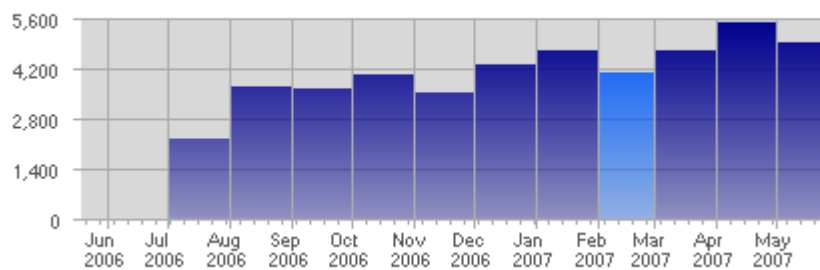

Traffic and Activity > Visits

Report Description

Report Description: Visits during the month of February 2007  
 Report Range: Month of February 2007  
 Report Scope: Historical Data

Historic Breakdown

Activity Breakdown

Date	Total Visits	Average Visits Historically	Change	Percent of Total Visits
Thu Feb 1st, 2007	165	147,30	+165 ▲	4,03%
Fri Feb 2nd, 2007	154	145,19	+154 ▲	3,76%
Sat Feb 3rd, 2007	144	133,95	+144 ▲	3,52%
Sun Feb 4th, 2007	181	137,09	-10 ▼	4,42%
Mon Feb 5th, 2007	175	143,12	-37 ▼	4,28%
Tue Feb 6th, 2007	205	155,84	-13 ▼	5,01%
Wed Feb 7th, 2007	147	156,30	-31 ▼	3,59%
Thu Feb 8th, 2007	151	147,30	-14 ▼	3,69%
Fri Feb 9th, 2007	159	145,19	+5 ▲	3,89%
Sat Feb 10th, 2007	159	133,95	+15 ▲	3,89%
Sun Feb 11th, 2007	139	137,09	-42 ▼	3,40%
Mon Feb 12th, 2007	139	143,12	-36 ▼	3,40%
Tue Feb 13th, 2007	116	155,84	-89 ▼	2,83%
Wed Feb 14th, 2007	139	156,30	-8 ▼	3,40%
Thu Feb 15th, 2007	138	147,30	-13 ▼	3,37%
Fri Feb 16th, 2007	111	145,19	-48 ▼	2,71%
Sat Feb 17th, 2007	132	133,95	-27 ▼	3,23%
Sun Feb 18th, 2007	136	137,09	-3 ▼	3,32%
Mon Feb 19th, 2007	125	143,12	-14 ▼	3,05%
Tue Feb 20th, 2007	161	155,84	+45 ▲	3,93%
Wed Feb 21st, 2007	144	156,30	+5 ▲	3,52%
Thu Feb 22nd, 2007	113	147,30	-25 ▼	2,76%
Fri Feb 23rd, 2007	124	145,19	+13 ▲	3,03%
Sat Feb 24th, 2007	147	133,95	+15 ▲	3,59%
Sun Feb 25th, 2007	141	137,09	+5 ▲	3,45%
Mon Feb 26th, 2007	141	143,12	+16 ▲	3,45%
Tue Feb 27th, 2007	138	155,84	-23 ▼	3,37%
Wed Feb 28th, 2007	169	156,30	+25 ▲	4,13%