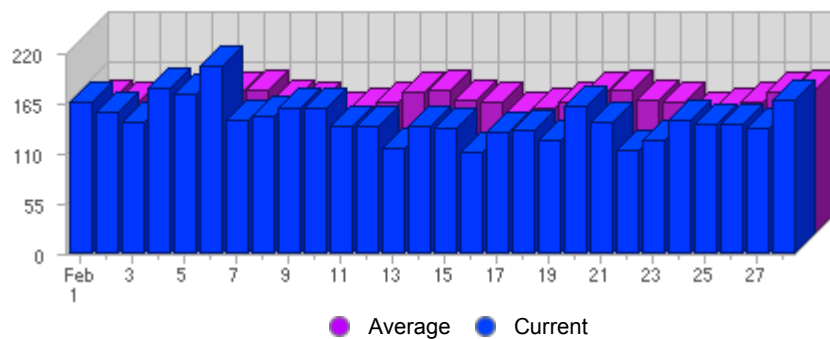

Traffic and Activity > Visits

Report Description

Report Description: Visits during the month of February 2007  
 Report Range: Month of February 2007  
 Report Scope: Historical Data

Historic Breakdown

Activity Breakdown

Date	Total Visits	Average Visits Historically	Change	Percent of Total Visits
Thu Feb 1st, 2007	165	147,30	+165 ▲	4,03%
Fri Feb 2nd, 2007	154	145,19	+154 ▲	3,76%
Sat Feb 3rd, 2007	144	133,95	+144 ▲	3,52%
Sun Feb 4th, 2007	181	137,09	-10 ▼	4,42%
Mon Feb 5th, 2007	175	143,12	-37 ▼	4,28%
Tue Feb 6th, 2007	205	155,84	-13 ▼	5,01%
Wed Feb 7th, 2007	147	156,30	-31 ▼	3,59%
Thu Feb 8th, 2007	151	147,30	-14 ▼	3,69%
Fri Feb 9th, 2007	159	145,19	+5 ▲	3,89%
Sat Feb 10th, 2007	159	133,95	+15 ▲	3,89%
Sun Feb 11th, 2007	139	137,09	-42 ▼	3,40%
Mon Feb 12th, 2007	139	143,12	-36 ▼	3,40%
Tue Feb 13th, 2007	116	155,84	-89 ▼	2,83%
Wed Feb 14th, 2007	139	156,30	-8 ▼	3,40%
Thu Feb 15th, 2007	138	147,30	-13 ▼	3,37%
Fri Feb 16th, 2007	111	145,19	-48 ▼	2,71%
Sat Feb 17th, 2007	132	133,95	-27 ▼	3,23%
Sun Feb 18th, 2007	136	137,09	-3 ▼	3,32%
Mon Feb 19th, 2007	125	143,12	-14 ▼	3,05%
Tue Feb 20th, 2007	161	155,84	+45 ▲	3,93%
Wed Feb 21st, 2007	144	156,30	+5 ▲	3,52%
Thu Feb 22nd, 2007	113	147,30	-25 ▼	2,76%
Fri Feb 23rd, 2007	124	145,19	+13 ▲	3,03%
Sat Feb 24th, 2007	147	133,95	+15 ▲	3,59%
Sun Feb 25th, 2007	141	137,09	+5 ▲	3,45%
Mon Feb 26th, 2007	141	143,12	+16 ▲	3,45%
Tue Feb 27th, 2007	138	155,84	-23 ▼	3,37%
Wed Feb 28th, 2007	169	156,30	+25 ▲	4,13%