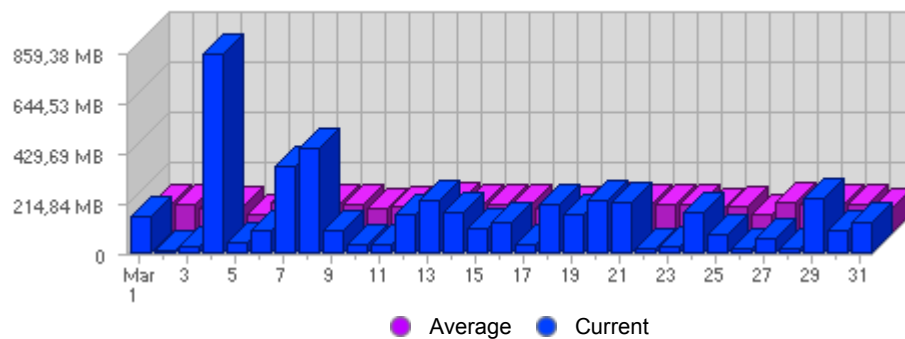

Traffic and Activity > Bandwidth

Report Description

Report Description: Bandwidth during the month of March 2007
 Report Range: Month of March 2007
 Report Scope: Historical Data

Historic Breakdown

Activity Breakdown

Date	Total Bandwidth	Average Bandwidth Historically	Change	Percent of Total Bandwidth
Thu Mar 1st, 2007	156,05 MB	122,61 MB	+156,05 MB ▲	3,27%
Fri Mar 2nd, 2007	4,01 MB	121,73 MB	+4,01 MB ▲	0,08%
Sat Mar 3rd, 2007	27,17 MB	108,39 MB	+27,17 MB ▲	0,57%
Sun Mar 4th, 2007	857,35 MB	115,58 MB	+721,61 MB ▲	17,99%
Mon Mar 5th, 2007	45,55 MB	80,73 MB	-527,47 MB ▼	0,96%
Tue Mar 6th, 2007	101,25 MB	132,29 MB	-282,12 MB ▼	2,12%
Wed Mar 7th, 2007	376,64 MB	120,77 MB	+328,20 MB ▲	7,90%
Thu Mar 8th, 2007	446,89 MB	122,61 MB	+290,84 MB ▲	9,38%
Fri Mar 9th, 2007	97,81 MB	121,73 MB	+93,80 MB ▲	2,05%
Sat Mar 10th, 2007	37,16 MB	108,39 MB	+9,99 MB ▲	0,78%
Sun Mar 11th, 2007	35,20 MB	115,58 MB	-822,15 MB ▼	0,74%
Mon Mar 12th, 2007	169,55 MB	80,73 MB	+124,00 MB ▲	3,56%
Tue Mar 13th, 2007	227,64 MB	132,29 MB	+126,39 MB ▲	4,78%
Wed Mar 14th, 2007	174,86 MB	120,77 MB	-201,78 MB ▼	3,67%
Thu Mar 15th, 2007	107,77 MB	122,61 MB	-339,12 MB ▼	2,26%
Fri Mar 16th, 2007	137,17 MB	121,73 MB	+39,36 MB ▲	2,88%
Sat Mar 17th, 2007	38,26 MB	108,39 MB	+1,09 MB ▲	0,80%
Sun Mar 18th, 2007	207,31 MB	115,58 MB	+172,11 MB ▲	4,35%
Mon Mar 19th, 2007	167,26 MB	80,73 MB	-2,29 MB ▼	3,51%
Tue Mar 20th, 2007	228,80 MB	132,29 MB	+1,16 MB ▲	4,80%
Wed Mar 21st, 2007	220,71 MB	120,77 MB	+45,85 MB ▲	4,63%
Thu Mar 22nd, 2007	23,46 MB	122,61 MB	-84,31 MB ▼	0,49%
Fri Mar 23rd, 2007	29,56 MB	121,73 MB	-107,61 MB ▼	0,62%
Sat Mar 24th, 2007	178,47 MB	108,39 MB	+140,21 MB ▲	3,74%
Sun Mar 25th, 2007	85,56 MB	115,58 MB	-121,75 MB ▼	1,80%
Mon Mar 26th, 2007	19,33 MB	80,73 MB	-147,93 MB ▼	0,41%
Tue Mar 27th, 2007	66,51 MB	132,29 MB	-162,29 MB ▼	1,40%
Wed Mar 28th, 2007	24,36 MB	120,77 MB	-196,35 MB ▼	0,51%