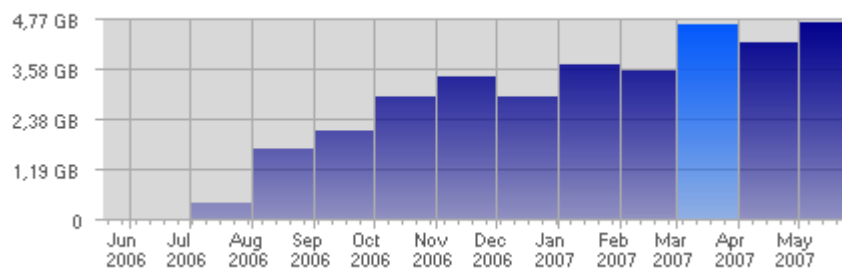

Traffic and Activity > Bandwidth

Report Description

Report Description: Bandwidth during the month of March 2007
 Report Range: Month of March 2007
 Report Scope: Historical Data

Historic Breakdown

Activity Breakdown

Date	Total Bandwidth	Average Bandwidth Historically	Change	Percent of Total Bandwidth
Thu Mar 1st, 2007	156,05 MB	122,61 MB	+156,05 MB ▲	3,27%
Fri Mar 2nd, 2007	4,01 MB	121,73 MB	+4,01 MB ▲	0,08%
Sat Mar 3rd, 2007	27,17 MB	108,39 MB	+27,17 MB ▲	0,57%
Sun Mar 4th, 2007	857,35 MB	115,58 MB	+721,61 MB ▲	17,99%
Mon Mar 5th, 2007	45,55 MB	80,73 MB	-527,47 MB ▼	0,96%
Tue Mar 6th, 2007	101,25 MB	132,29 MB	-282,12 MB ▼	2,12%
Wed Mar 7th, 2007	376,64 MB	120,77 MB	+328,20 MB ▲	7,90%
Thu Mar 8th, 2007	446,89 MB	122,61 MB	+290,84 MB ▲	9,38%
Fri Mar 9th, 2007	97,81 MB	121,73 MB	+93,80 MB ▲	2,05%
Sat Mar 10th, 2007	37,16 MB	108,39 MB	+9,99 MB ▲	0,78%
Sun Mar 11th, 2007	35,20 MB	115,58 MB	-822,15 MB ▼	0,74%
Mon Mar 12th, 2007	169,55 MB	80,73 MB	+124,00 MB ▲	3,56%
Tue Mar 13th, 2007	227,64 MB	132,29 MB	+126,39 MB ▲	4,78%
Wed Mar 14th, 2007	174,86 MB	120,77 MB	-201,78 MB ▼	3,67%
Thu Mar 15th, 2007	107,77 MB	122,61 MB	-339,12 MB ▼	2,26%
Fri Mar 16th, 2007	137,17 MB	121,73 MB	+39,36 MB ▲	2,88%
Sat Mar 17th, 2007	38,26 MB	108,39 MB	+1,09 MB ▲	0,80%
Sun Mar 18th, 2007	207,31 MB	115,58 MB	+172,11 MB ▲	4,35%
Mon Mar 19th, 2007	167,26 MB	80,73 MB	-2,29 MB ▼	3,51%
Tue Mar 20th, 2007	228,80 MB	132,29 MB	+1,16 MB ▲	4,80%
Wed Mar 21st, 2007	220,71 MB	120,77 MB	+45,85 MB ▲	4,63%
Thu Mar 22nd, 2007	23,46 MB	122,61 MB	-84,31 MB ▼	0,49%
Fri Mar 23rd, 2007	29,56 MB	121,73 MB	-107,61 MB ▼	0,62%
Sat Mar 24th, 2007	178,47 MB	108,39 MB	+140,21 MB ▲	3,74%
Sun Mar 25th, 2007	85,56 MB	115,58 MB	-121,75 MB ▼	1,80%
Mon Mar 26th, 2007	19,33 MB	80,73 MB	-147,93 MB ▼	0,41%
Tue Mar 27th, 2007	66,51 MB	132,29 MB	-162,29 MB ▼	1,40%
Wed Mar 28th, 2007	24,36 MB	120,77 MB	-196,35 MB ▼	0,51%