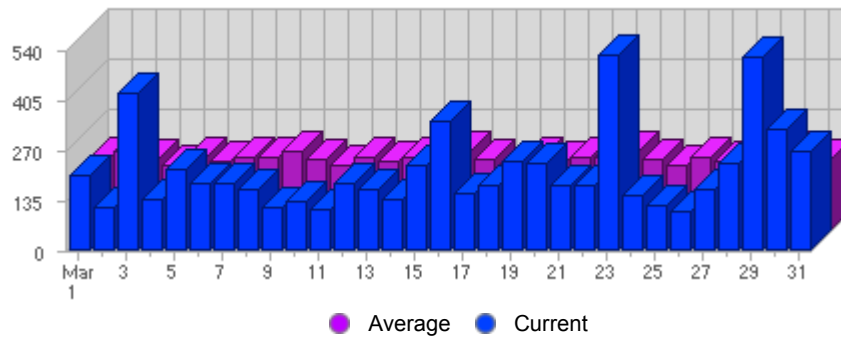

Traffic and Activity > Page Views

Report Description

Report Description: Page Views during the month of March 2007
 Report Range: Month of March 2007
 Report Scope: Historical Data

Historic Breakdown

Activity Breakdown

Date	Total Page Views	Average Page Views Historically	Change	Percent of Total Page Views
Thu Mar 1st, 2007	202	196,98	+202 ▲	3,05%
Fri Mar 2nd, 2007	115	212,07	+115 ▲	1,74%
Sat Mar 3rd, 2007	423	189,74	+423 ▲	6,40%
Sun Mar 4th, 2007	140	174,91	+1 ▲	2,12%
Mon Mar 5th, 2007	218	199,74	+45 ▲	3,30%
Tue Mar 6th, 2007	179	185,40	-146 ▼	2,71%
Wed Mar 7th, 2007	183	198,35	+38 ▲	2,77%
Thu Mar 8th, 2007	166	196,98	-36 ▼	2,51%
Fri Mar 9th, 2007	115	212,07	0 ■	1,74%
Sat Mar 10th, 2007	132	189,74	-291 ▼	1,00%
Sun Mar 11th, 2007	111	174,91	-29 ▼	1,68%
Mon Mar 12th, 2007	179	199,74	-39 ▼	2,71%
Tue Mar 13th, 2007	164	185,40	-15 ▼	2,48%
Wed Mar 14th, 2007	137	198,35	-46 ▼	2,07%
Thu Mar 15th, 2007	232	196,98	+66 ▲	3,51%
Fri Mar 16th, 2007	348	212,07	+233 ▲	5,26%
Sat Mar 17th, 2007	153	189,74	+21 ▲	2,31%
Sun Mar 18th, 2007	177	174,91	+66 ▲	2,68%
Mon Mar 19th, 2007	238	199,74	+59 ▲	3,60%
Tue Mar 20th, 2007	234	185,40	+70 ▲	3,54%
Wed Mar 21st, 2007	177	198,35	+40 ▲	2,68%
Thu Mar 22nd, 2007	178	196,98	-54 ▼	2,69%
Fri Mar 23rd, 2007	526	212,07	+178 ▲	7,95%
Sat Mar 24th, 2007	147	189,74	-6 ▼	2,22%
Sun Mar 25th, 2007	122	174,91	-55 ▼	1,85%
Mon Mar 26th, 2007	105	199,74	-133 ▼	1,59%
Tue Mar 27th, 2007	163	185,40	-71 ▼	2,46%
Wed Mar 28th, 2007	236	198,35	+59 ▲	3,57%

Thu Mar 29th, 2007	519	196,98	+341 ▲	7,85%
Fri Mar 30th, 2007	329	212,07	-197 ▼	4,97%
Sat Mar 31st, 2007	266	189,74	+119 ▲	4,02%
	6,614	5,120	+2,170 ▲	

Content created Thursday, May 24, 2007 18:30:12 GMT 1:00
LiveStats® .XSP V8.03 Copyright ©1996-2005 DeepMetrix® Corporation. All rights reserved.
Licensed to Aruba S.p.A..