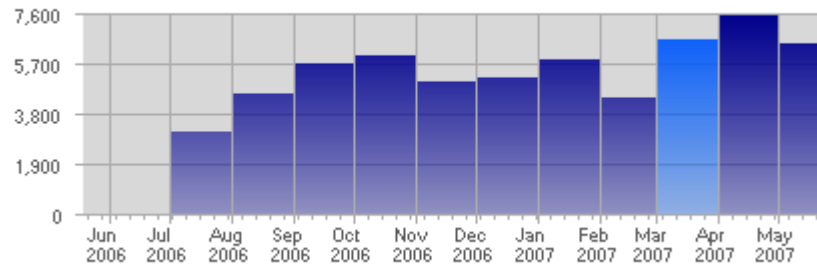

Traffic and Activity > Page Views

Report Description

Report Description: Page Views during the month of March 2007
 Report Range: Month of March 2007
 Report Scope: Historical Data

Historic Breakdown

Activity Breakdown

Date	Total Page Views	Average Page Views Historically	Change	Percent of Total Page Views
Thu Mar 1st, 2007	202	196,98	+202 ▲	3,05%
Fri Mar 2nd, 2007	115	212,07	+115 ▲	1,74%
Sat Mar 3rd, 2007	423	189,74	+423 ▲	6,40%
Sun Mar 4th, 2007	140	174,91	+1 ▲	2,12%
Mon Mar 5th, 2007	218	199,74	+45 ▲	3,30%
Tue Mar 6th, 2007	179	185,40	-146 ▼	2,71%
Wed Mar 7th, 2007	183	198,35	+38 ▲	2,77%
Thu Mar 8th, 2007	166	196,98	-36 ▼	2,51%
Fri Mar 9th, 2007	115	212,07	0 ■	1,74%
Sat Mar 10th, 2007	132	189,74	-291 ▼	1,00%
Sun Mar 11th, 2007	111	174,91	-29 ▼	1,68%
Mon Mar 12th, 2007	179	199,74	-39 ▼	2,71%
Tue Mar 13th, 2007	164	185,40	-15 ▼	2,48%
Wed Mar 14th, 2007	137	198,35	-46 ▼	2,07%
Thu Mar 15th, 2007	232	196,98	+66 ▲	3,51%
Fri Mar 16th, 2007	348	212,07	+233 ▲	5,26%
Sat Mar 17th, 2007	153	189,74	+21 ▲	2,31%
Sun Mar 18th, 2007	177	174,91	+66 ▲	2,68%
Mon Mar 19th, 2007	238	199,74	+59 ▲	3,60%
Tue Mar 20th, 2007	234	185,40	+70 ▲	3,54%
Wed Mar 21st, 2007	177	198,35	+40 ▲	2,68%
Thu Mar 22nd, 2007	178	196,98	-54 ▼	2,69%
Fri Mar 23rd, 2007	526	212,07	+178 ▲	7,95%
Sat Mar 24th, 2007	147	189,74	-6 ▼	2,22%
Sun Mar 25th, 2007	122	174,91	-55 ▼	1,85%
Mon Mar 26th, 2007	105	199,74	-133 ▼	1,59%
Tue Mar 27th, 2007	163	185,40	-71 ▼	2,46%
Wed Mar 28th, 2007	236	198,35	+59 ▲	3,57%