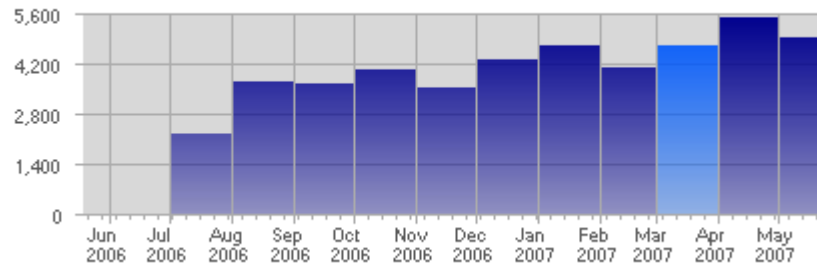

Traffic and Activity > Visits

Report Description

Report Description: Visits during the month of March 2007
 Report Range: Month of March 2007
 Report Scope: Historical Data

Historic Breakdown

Activity Breakdown

Date	Total Visits	Average Visits Historically	Change	Percent of Total Visits
Thu Mar 1st, 2007	134	147,30	+134 ▲	2,83%
Fri Mar 2nd, 2007	123	145,19	+123 ▲	2,60%
Sat Mar 3rd, 2007	119	133,95	+119 ▲	2,52%
Sun Mar 4th, 2007	126	137,09	-15 ▼	2,67%
Mon Mar 5th, 2007	168	143,12	+27 ▲	3,55%
Tue Mar 6th, 2007	209	155,84	+71 ▲	4,42%
Wed Mar 7th, 2007	202	156,30	+33 ▲	4,27%
Thu Mar 8th, 2007	164	147,30	+30 ▲	3,47%
Fri Mar 9th, 2007	185	145,19	+62 ▲	3,91%
Sat Mar 10th, 2007	144	133,95	+25 ▲	3,05%
Sun Mar 11th, 2007	158	137,09	+32 ▲	3,34%
Mon Mar 12th, 2007	146	143,12	-22 ▼	3,09%
Tue Mar 13th, 2007	133	155,84	-76 ▼	2,81%
Wed Mar 14th, 2007	143	156,30	-59 ▼	3,03%
Thu Mar 15th, 2007	178	147,30	+14 ▲	3,77%
Fri Mar 16th, 2007	169	145,19	-16 ▼	3,57%
Sat Mar 17th, 2007	147	133,95	+3 ▲	3,11%
Sun Mar 18th, 2007	136	137,09	-22 ▼	2,88%
Mon Mar 19th, 2007	168	143,12	+22 ▲	3,55%
Tue Mar 20th, 2007	179	155,84	+46 ▲	3,79%
Wed Mar 21st, 2007	157	156,30	+14 ▲	3,32%
Thu Mar 22nd, 2007	146	147,30	-32 ▼	3,09%
Fri Mar 23rd, 2007	124	145,19	-45 ▼	2,62%
Sat Mar 24th, 2007	134	133,95	-13 ▼	2,83%
Sun Mar 25th, 2007	122	137,09	-14 ▼	2,58%
Mon Mar 26th, 2007	120	143,12	-48 ▼	2,54%
Tue Mar 27th, 2007	134	155,84	-45 ▼	2,83%
Wed Mar 28th, 2007	183	156,30	+26 ▲	3,87%