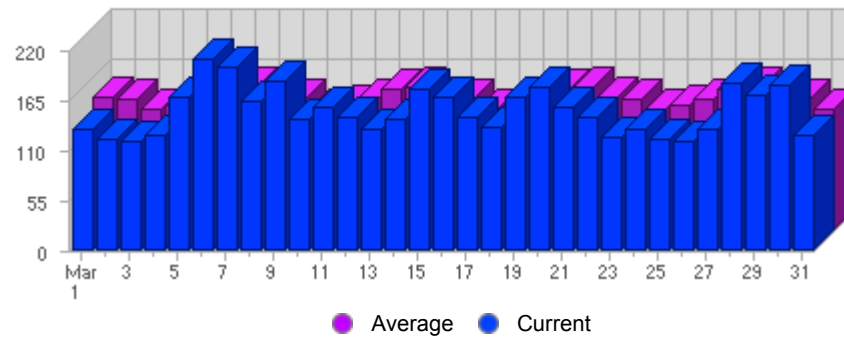

Traffic and Activity > Visits

Report Description

Report Description: Visits during the month of March 2007
 Report Range: Month of March 2007
 Report Scope: Historical Data

Historic Breakdown

Activity Breakdown

Date	Total Visits	Average Visits Historically	Change	Percent of Total Visits
Thu Mar 1st, 2007	134	147,30	+134 ▲	2,83%
Fri Mar 2nd, 2007	123	145,19	+123 ▲	2,60%
Sat Mar 3rd, 2007	119	133,95	+119 ▲	2,52%
Sun Mar 4th, 2007	126	137,09	-15 ▼	2,67%
Mon Mar 5th, 2007	168	143,12	+27 ▲	3,55%
Tue Mar 6th, 2007	209	155,84	+71 ▲	4,42%
Wed Mar 7th, 2007	202	156,30	+33 ▲	4,27%
Thu Mar 8th, 2007	164	147,30	+30 ▲	3,47%
Fri Mar 9th, 2007	185	145,19	+62 ▲	3,91%
Sat Mar 10th, 2007	144	133,95	+25 ▲	3,05%
Sun Mar 11th, 2007	158	137,09	+32 ▲	3,34%
Mon Mar 12th, 2007	146	143,12	-22 ▼	3,09%
Tue Mar 13th, 2007	133	155,84	-76 ▼	2,81%
Wed Mar 14th, 2007	143	156,30	-59 ▼	3,03%
Thu Mar 15th, 2007	178	147,30	+14 ▲	3,77%
Fri Mar 16th, 2007	169	145,19	-16 ▼	3,57%
Sat Mar 17th, 2007	147	133,95	+3 ▲	3,11%
Sun Mar 18th, 2007	136	137,09	-22 ▼	2,88%
Mon Mar 19th, 2007	168	143,12	+22 ▲	3,55%
Tue Mar 20th, 2007	179	155,84	+46 ▲	3,79%
Wed Mar 21st, 2007	157	156,30	+14 ▲	3,32%
Thu Mar 22nd, 2007	146	147,30	-32 ▼	3,09%
Fri Mar 23rd, 2007	124	145,19	-45 ▼	2,62%
Sat Mar 24th, 2007	134	133,95	-13 ▼	2,83%
Sun Mar 25th, 2007	122	137,09	-14 ▼	2,58%
Mon Mar 26th, 2007	120	143,12	-48 ▼	2,54%
Tue Mar 27th, 2007	134	155,84	-45 ▼	2,83%
Wed Mar 28th, 2007	183	156,30	+26 ▲	3,87%

Thu Mar 29th, 2007	170	147,30	+24 ▲	3,60%
Fri Mar 30th, 2007	181	145,19	+57 ▲	3,83%
Sat Mar 31st, 2007	126	133,95	-8 ▼	2,67%
	4,728	2,449	+635 ▲	

Content created Thursday, May 24, 2007 18:28:07 GMT 1:00
LiveStats® .XSP V8.03 Copyright ©1996-2005 DeepMetrix® Corporation. All rights reserved.
Licensed to Aruba S.p.A..