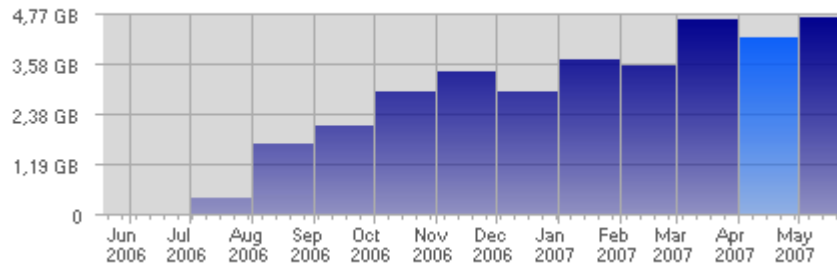

Traffic and Activity > Bandwidth

Report Description

Report Description: Bandwidth during the month of April 2007
 Report Range: Month of April 2007
 Report Scope: Historical Data

Historic Breakdown

Activity Breakdown

Date	Total Bandwidth	Average Bandwidth Historically	Change	Percent of Total Bandwidth
Sun Apr 1st, 2007	107,64 MB	115,58 MB	+107,64 MB ▲	2,49%
Mon Apr 2nd, 2007	17,49 MB	80,73 MB	+17,49 MB ▲	0,40%
Tue Apr 3rd, 2007	36,18 MB	132,29 MB	+36,18 MB ▲	0,84%
Wed Apr 4th, 2007	86,65 MB	120,77 MB	+86,65 MB ▲	2,00%
Thu Apr 5th, 2007	67,55 MB	122,61 MB	+67,55 MB ▲	1,56%
Fri Apr 6th, 2007	74,70 MB	121,73 MB	+74,70 MB ▲	1,73%
Sat Apr 7th, 2007	392,19 MB	108,39 MB	+392,19 MB ▲	9,07%
Sun Apr 8th, 2007	347,09 MB	115,58 MB	+239,45 MB ▲	8,03%
Mon Apr 9th, 2007	106,88 MB	80,73 MB	+89,39 MB ▲	2,47%
Tue Apr 10th, 2007	86,23 MB	132,29 MB	+50,06 MB ▲	1,00%
Wed Apr 11th, 2007	123,20 MB	120,77 MB	+36,55 MB ▲	2,85%
Thu Apr 12th, 2007	91,38 MB	122,61 MB	+23,83 MB ▲	2,11%
Fri Apr 13th, 2007	99,35 MB	121,73 MB	+24,65 MB ▲	2,30%
Sat Apr 14th, 2007	80,78 MB	108,39 MB	-311,41 MB ▼	1,87%
Sun Apr 15th, 2007	107,41 MB	115,58 MB	-239,67 MB ▼	2,49%
Mon Apr 16th, 2007	154,83 MB	80,73 MB	+47,96 MB ▲	3,58%
Tue Apr 17th, 2007	60,27 MB	132,29 MB	-25,96 MB ▼	1,39%
Wed Apr 18th, 2007	378,22 MB	120,77 MB	+255,02 MB ▲	8,75%
Thu Apr 19th, 2007	276,75 MB	122,61 MB	+185,37 MB ▲	6,40%
Fri Apr 20th, 2007	275,55 MB	121,73 MB	+176,20 MB ▲	6,37%
Sat Apr 21st, 2007	143,33 MB	108,39 MB	+62,55 MB ▲	3,32%
Sun Apr 22nd, 2007	125,79 MB	115,58 MB	+18,37 MB ▲	2,91%
Mon Apr 23rd, 2007	104,54 MB	80,73 MB	-50,29 MB ▼	2,42%
Tue Apr 24th, 2007	45,43 MB	132,29 MB	-14,85 MB ▼	1,05%
Wed Apr 25th, 2007	240,44 MB	120,77 MB	-137,78 MB ▼	5,56%
Thu Apr 26th, 2007	54,07 MB	122,61 MB	-222,68 MB ▼	1,25%
Fri Apr 27th, 2007	91,75 MB	121,73 MB	-183,80 MB ▼	2,12%
Sat Apr 28th, 2007	313,50 MB	108,39 MB	+170,17 MB ▲	7,25%