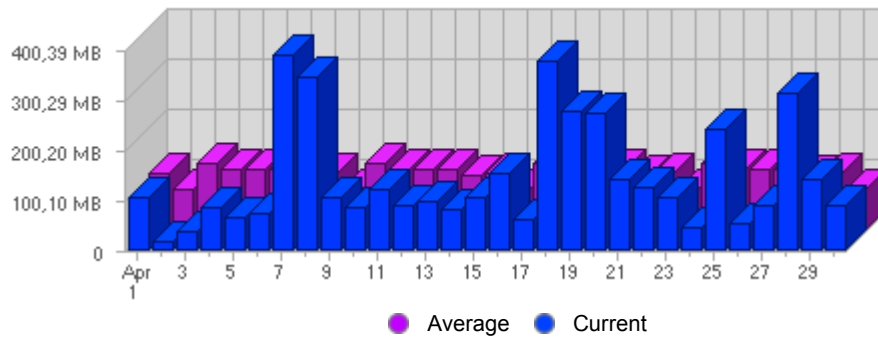

Traffic and Activity > Bandwidth

Report Description

Report Description: Bandwidth during the month of April 2007
 Report Range: Month of April 2007
 Report Scope: Historical Data

Historic Breakdown

Activity Breakdown

Date	Total Bandwidth	Average Bandwidth Historically	Change	Percent of Total Bandwidth
Sun Apr 1st, 2007	107,64 MB	115,58 MB	+107,64 MB ▲	2,49%
Mon Apr 2nd, 2007	17,49 MB	80,73 MB	+17,49 MB ▲	0,40%
Tue Apr 3rd, 2007	36,18 MB	132,29 MB	+36,18 MB ▲	0,84%
Wed Apr 4th, 2007	86,65 MB	120,77 MB	+86,65 MB ▲	2,00%
Thu Apr 5th, 2007	67,55 MB	122,61 MB	+67,55 MB ▲	1,56%
Fri Apr 6th, 2007	74,70 MB	121,73 MB	+74,70 MB ▲	1,73%
Sat Apr 7th, 2007	392,19 MB	108,39 MB	+392,19 MB ▲	9,07%
Sun Apr 8th, 2007	347,09 MB	115,58 MB	+239,45 MB ▲	8,03%
Mon Apr 9th, 2007	106,88 MB	80,73 MB	+89,39 MB ▲	2,47%
Tue Apr 10th, 2007	86,23 MB	132,29 MB	+50,06 MB ▲	1,00%
Wed Apr 11th, 2007	123,20 MB	120,77 MB	+36,55 MB ▲	2,85%
Thu Apr 12th, 2007	91,38 MB	122,61 MB	+23,83 MB ▲	2,11%
Fri Apr 13th, 2007	99,35 MB	121,73 MB	+24,65 MB ▲	2,30%
Sat Apr 14th, 2007	80,78 MB	108,39 MB	-311,41 MB ▼	1,87%
Sun Apr 15th, 2007	107,41 MB	115,58 MB	-239,67 MB ▼	2,49%
Mon Apr 16th, 2007	154,83 MB	80,73 MB	+47,96 MB ▲	3,58%
Tue Apr 17th, 2007	60,27 MB	132,29 MB	-25,96 MB ▼	1,39%
Wed Apr 18th, 2007	378,22 MB	120,77 MB	+255,02 MB ▲	8,75%
Thu Apr 19th, 2007	276,75 MB	122,61 MB	+185,37 MB ▲	6,40%
Fri Apr 20th, 2007	275,55 MB	121,73 MB	+176,20 MB ▲	6,37%
Sat Apr 21st, 2007	143,33 MB	108,39 MB	+62,55 MB ▲	3,32%
Sun Apr 22nd, 2007	125,79 MB	115,58 MB	+18,37 MB ▲	2,91%
Mon Apr 23rd, 2007	104,54 MB	80,73 MB	-50,29 MB ▼	2,42%
Tue Apr 24th, 2007	45,43 MB	132,29 MB	-14,85 MB ▼	1,05%
Wed Apr 25th, 2007	240,44 MB	120,77 MB	-137,78 MB ▼	5,56%
Thu Apr 26th, 2007	54,07 MB	122,61 MB	-222,68 MB ▼	1,25%
Fri Apr 27th, 2007	91,75 MB	121,73 MB	-183,80 MB ▼	2,12%
Sat Apr 28th, 2007	313,50 MB	108,39 MB	+170,17 MB ▲	7,25%