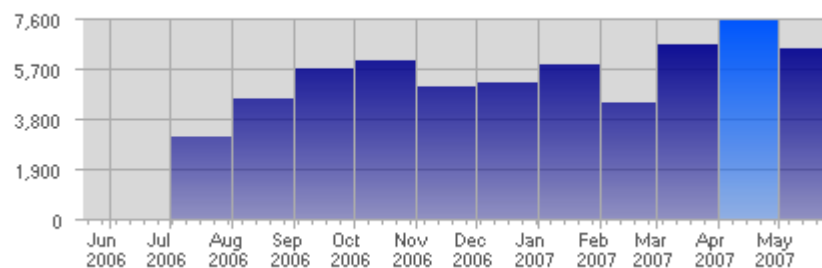

Traffic and Activity > Page Views

Report Description

Report Description: Page Views during the month of April 2007
 Report Range: Month of April 2007
 Report Scope: Historical Data

Historic Breakdown

Activity Breakdown

Date	Total Page Views	Average Page Views Historically	Change	Percent of Total Page Views
Sun Apr 1st, 2007	138	174,91	+138 ▲	1,82%
Mon Apr 2nd, 2007	246	199,74	+246 ▲	3,25%
Tue Apr 3rd, 2007	243	185,40	+243 ▲	3,21%
Wed Apr 4th, 2007	300	198,35	+300 ▲	3,97%
Thu Apr 5th, 2007	162	196,98	+162 ▲	2,14%
Fri Apr 6th, 2007	183	212,07	+183 ▲	2,42%
Sat Apr 7th, 2007	563	189,74	+563 ▲	7,44%
Sun Apr 8th, 2007	168	174,91	+30 ▲	2,22%
Mon Apr 9th, 2007	202	199,74	-44 ▼	2,67%
Tue Apr 10th, 2007	158	185,40	-85 ▼	2,09%
Wed Apr 11th, 2007	351	198,35	+51 ▲	4,64%
Thu Apr 12th, 2007	290	196,98	+128 ▲	3,83%
Fri Apr 13th, 2007	239	212,07	+56 ▲	3,16%
Sat Apr 14th, 2007	199	189,74	-364 ▼	2,63%
Sun Apr 15th, 2007	258	174,91	+90 ▲	3,41%
Mon Apr 16th, 2007	280	199,74	+78 ▲	3,70%
Tue Apr 17th, 2007	151	185,40	-7 ▼	1,00%
Wed Apr 18th, 2007	218	198,35	-133 ▼	2,88%
Thu Apr 19th, 2007	264	196,98	-26 ▼	3,49%
Fri Apr 20th, 2007	308	212,07	+69 ▲	4,07%
Sat Apr 21st, 2007	191	189,74	-8 ▼	2,53%
Sun Apr 22nd, 2007	294	174,91	+36 ▲	3,89%
Mon Apr 23rd, 2007	465	199,74	+185 ▲	6,15%
Tue Apr 24th, 2007	261	185,40	+110 ▲	3,45%
Wed Apr 25th, 2007	142	198,35	-76 ▼	1,88%
Thu Apr 26th, 2007	313	196,98	+49 ▲	4,14%
Fri Apr 27th, 2007	211	212,07	-97 ▼	2,79%
Sat Apr 28th, 2007	379	189,74	+188 ▲	5,01%