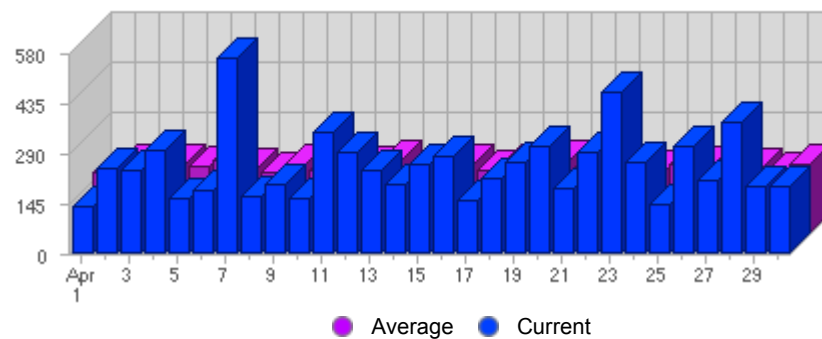

Traffic and Activity > Page Views

Report Description

Report Description: Page Views during the month of April 2007
 Report Range: Month of April 2007
 Report Scope: Historical Data

Historic Breakdown

Activity Breakdown

Date	Total Page Views	Average Page Views Historically	Change	Percent of Total Page Views
Sun Apr 1st, 2007	138	174,91	+138 ▲	1,82%
Mon Apr 2nd, 2007	246	199,74	+246 ▲	3,25%
Tue Apr 3rd, 2007	243	185,40	+243 ▲	3,21%
Wed Apr 4th, 2007	300	198,35	+300 ▲	3,97%
Thu Apr 5th, 2007	162	196,98	+162 ▲	2,14%
Fri Apr 6th, 2007	183	212,07	+183 ▲	2,42%
Sat Apr 7th, 2007	563	189,74	+563 ▲	7,44%
Sun Apr 8th, 2007	168	174,91	+30 ▲	2,22%
Mon Apr 9th, 2007	202	199,74	-44 ▼	2,67%
Tue Apr 10th, 2007	158	185,40	-85 ▼	2,09%
Wed Apr 11th, 2007	351	198,35	+51 ▲	4,64%
Thu Apr 12th, 2007	290	196,98	+128 ▲	3,83%
Fri Apr 13th, 2007	239	212,07	+56 ▲	3,16%
Sat Apr 14th, 2007	199	189,74	-364 ▼	2,63%
Sun Apr 15th, 2007	258	174,91	+90 ▲	3,41%
Mon Apr 16th, 2007	280	199,74	+78 ▲	3,70%
Tue Apr 17th, 2007	151	185,40	-7 ▼	1,00%
Wed Apr 18th, 2007	218	198,35	-133 ▼	2,88%
Thu Apr 19th, 2007	264	196,98	-26 ▼	3,49%
Fri Apr 20th, 2007	308	212,07	+69 ▲	4,07%
Sat Apr 21st, 2007	191	189,74	-8 ▼	2,53%
Sun Apr 22nd, 2007	294	174,91	+36 ▲	3,89%
Mon Apr 23rd, 2007	465	199,74	+185 ▲	6,15%
Tue Apr 24th, 2007	261	185,40	+110 ▲	3,45%
Wed Apr 25th, 2007	142	198,35	-76 ▼	1,88%
Thu Apr 26th, 2007	313	196,98	+49 ▲	4,14%
Fri Apr 27th, 2007	211	212,07	-97 ▼	2,79%
Sat Apr 28th, 2007	379	189,74	+188 ▲	5,01%

Sun Apr 29th, 2007	194	174,91	-100 ▼	2,57%
Mon Apr 30th, 2007	193	199,74	-272 ▼	2,55%
	7,564	5,120	+950 ▲	

Content created Thursday, May 24, 2007 19:00:51 GMT 1:00
LiveStats® .XSP V8.03 Copyright ©1996-2005 DeepMetrix® Corporation. All rights reserved.
Licensed to Aruba S.p.A..