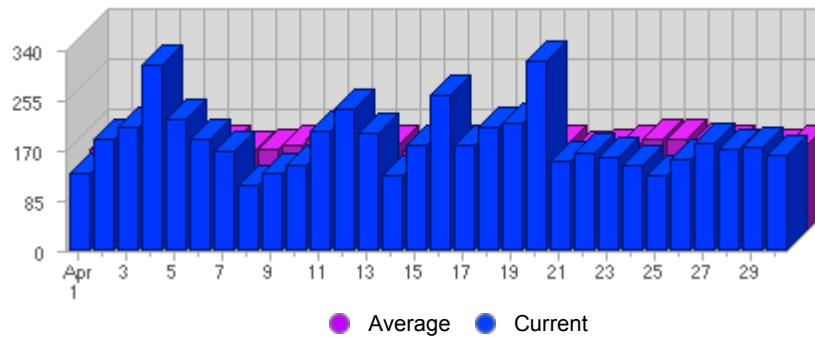

Traffic and Activity > Visits

Report Description

Report Description: Visits during the month of April 2007
 Report Range: Month of April 2007
 Report Scope: Historical Data

Historic Breakdown

Activity Breakdown

Date	Total Visits	Average Visits Historically	Change	Percent of Total Visits
Sun Apr 1st, 2007	132	137,09	+132 ▲	2,38%
Mon Apr 2nd, 2007	187	143,12	+187 ▲	3,38%
Tue Apr 3rd, 2007	210	155,84	+210 ▲	3,79%
Wed Apr 4th, 2007	313	156,30	+313 ▲	5,65%
Thu Apr 5th, 2007	224	147,30	+224 ▲	4,05%
Fri Apr 6th, 2007	187	145,19	+187 ▲	3,38%
Sat Apr 7th, 2007	168	133,95	+168 ▲	3,04%
Sun Apr 8th, 2007	111	137,09	-21 ▼	2,01%
Mon Apr 9th, 2007	130	143,12	-57 ▼	2,35%
Tue Apr 10th, 2007	144	155,84	-66 ▼	2,60%
Wed Apr 11th, 2007	202	156,30	-111 ▼	3,65%
Thu Apr 12th, 2007	239	147,30	+15 ▲	4,32%
Fri Apr 13th, 2007	199	145,19	+12 ▲	3,60%
Sat Apr 14th, 2007	127	133,95	-41 ▼	2,29%
Sun Apr 15th, 2007	180	137,09	+69 ▲	3,25%
Mon Apr 16th, 2007	264	143,12	+134 ▲	4,77%
Tue Apr 17th, 2007	180	155,84	+36 ▲	3,25%
Wed Apr 18th, 2007	208	156,30	+6 ▲	3,76%
Thu Apr 19th, 2007	215	147,30	-24 ▼	3,88%
Fri Apr 20th, 2007	322	145,19	+123 ▲	5,82%
Sat Apr 21st, 2007	150	133,95	+23 ▲	2,71%
Sun Apr 22nd, 2007	166	137,09	-14 ▼	2,00%
Mon Apr 23rd, 2007	159	143,12	-105 ▼	2,87%
Tue Apr 24th, 2007	146	155,84	-34 ▼	2,64%
Wed Apr 25th, 2007	128	156,30	-80 ▼	2,31%
Thu Apr 26th, 2007	155	147,30	-60 ▼	2,80%
Fri Apr 27th, 2007	182	145,19	-140 ▼	3,29%
Sat Apr 28th, 2007	170	133,95	+20 ▲	3,07%

Sun Apr 29th, 2007	176	137,09	+10 ▲	3,18%
Mon Apr 30th, 2007	162	143,12	+3 ▲	2,93%
	5,536	2,449	+808 ▲	

Content created Thursday, May 24, 2007 18:59:35 GMT 1:00
LiveStats® .XSP V8.03 Copyright ©1996-2005 DeepMetrix® Corporation. All rights reserved.
Licensed to Aruba S.p.A..