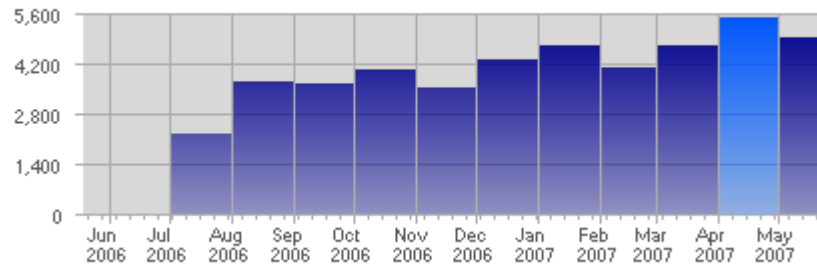

Traffic and Activity > Visits

Report Description

Report Description: Visits during the month of April 2007
 Report Range: Month of April 2007
 Report Scope: Historical Data

Historic Breakdown

Activity Breakdown

Date	Total Visits	Average Visits Historically	Change	Percent of Total Visits
Sun Apr 1st, 2007	132	137,09	+132 ▲	2,38%
Mon Apr 2nd, 2007	187	143,12	+187 ▲	3,38%
Tue Apr 3rd, 2007	210	155,84	+210 ▲	3,79%
Wed Apr 4th, 2007	313	156,30	+313 ▲	5,65%
Thu Apr 5th, 2007	224	147,30	+224 ▲	4,05%
Fri Apr 6th, 2007	187	145,19	+187 ▲	3,38%
Sat Apr 7th, 2007	168	133,95	+168 ▲	3,04%
Sun Apr 8th, 2007	111	137,09	-21 ▼	2,01%
Mon Apr 9th, 2007	130	143,12	-57 ▼	2,35%
Tue Apr 10th, 2007	144	155,84	-66 ▼	2,60%
Wed Apr 11th, 2007	202	156,30	-111 ▼	3,65%
Thu Apr 12th, 2007	239	147,30	+15 ▲	4,32%
Fri Apr 13th, 2007	199	145,19	+12 ▲	3,60%
Sat Apr 14th, 2007	127	133,95	-41 ▼	2,29%
Sun Apr 15th, 2007	180	137,09	+69 ▲	3,25%
Mon Apr 16th, 2007	264	143,12	+134 ▲	4,77%
Tue Apr 17th, 2007	180	155,84	+36 ▲	3,25%
Wed Apr 18th, 2007	208	156,30	+6 ▲	3,76%
Thu Apr 19th, 2007	215	147,30	-24 ▼	3,88%
Fri Apr 20th, 2007	322	145,19	+123 ▲	5,82%
Sat Apr 21st, 2007	150	133,95	+23 ▲	2,71%
Sun Apr 22nd, 2007	166	137,09	-14 ▼	2,00%
Mon Apr 23rd, 2007	159	143,12	-105 ▼	2,87%
Tue Apr 24th, 2007	146	155,84	-34 ▼	2,64%
Wed Apr 25th, 2007	128	156,30	-80 ▼	2,31%
Thu Apr 26th, 2007	155	147,30	-60 ▼	2,80%
Fri Apr 27th, 2007	182	145,19	-140 ▼	3,29%
Sat Apr 28th, 2007	170	133,95	+20 ▲	3,07%