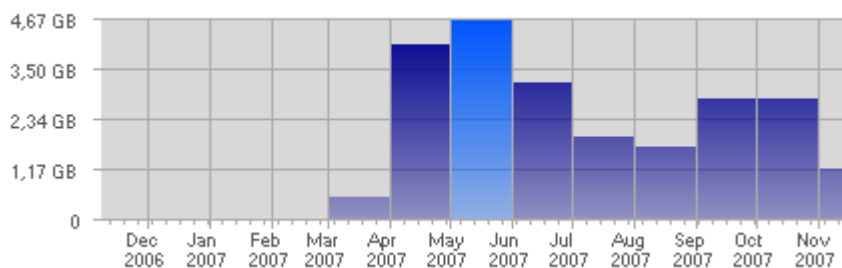

Traffic and Activity > Bandwidth

Report Description

Report Description: Bandwidth during the month of May 2007
 Report Range: Month of May 2007
 Report Scope: Historical Data

Historic Breakdown

Activity Breakdown

Date	Total Bandwidth	Average Bandwidth Historically	Change	Percent of Total Bandwidth
Tue May 1st, 2007	318,28 MB	92,13 MB	+318,28 MB ▲	6,71%
Wed May 2nd, 2007	219,80 MB	97,57 MB	+219,80 MB ▲	4,64%
Thu May 3rd, 2007	120,82 MB	90,00 MB	+120,82 MB ▲	2,55%
Fri May 4th, 2007	212,94 MB	139,89 MB	+212,94 MB ▲	4,49%
Sat May 5th, 2007	325,37 MB	115,43 MB	+325,37 MB ▲	6,86%
Sun May 6th, 2007	75,97 MB	99,69 MB	-66,17 MB ▼	1,60%
Mon May 7th, 2007	34,16 MB	79,03 MB	-57,72 MB ▼	0,72%
Tue May 8th, 2007	638,20 MB	92,13 MB	+319,93 MB ▲	13,46%
Wed May 9th, 2007	111,73 MB	97,57 MB	-108,07 MB ▼	2,36%
Thu May 10th, 2007	82,37 MB	90,00 MB	-38,46 MB ▼	1,74%
Fri May 11th, 2007	665,69 MB	139,89 MB	+452,75 MB ▲	14,04%
Sat May 12th, 2007	17,16 MB	115,43 MB	-308,21 MB ▼	0,36%
Sun May 13th, 2007	255,38 MB	99,69 MB	+179,41 MB ▲	5,39%
Mon May 14th, 2007	114,76 MB	79,03 MB	+80,60 MB ▲	2,42%
Tue May 15th, 2007	80,54 MB	92,13 MB	-557,66 MB ▼	1,70%
Wed May 16th, 2007	73,07 MB	97,57 MB	-38,65 MB ▼	1,54%
Thu May 17th, 2007	22,40 MB	90,00 MB	-59,97 MB ▼	0,47%
Fri May 18th, 2007	98,42 MB	139,89 MB	-567,28 MB ▼	2,08%
Sat May 19th, 2007	42,60 MB	115,43 MB	+25,44 MB ▲	0,90%
Sun May 20th, 2007	22,43 MB	99,69 MB	-232,95 MB ▼	0,47%
Mon May 21st, 2007	127,81 MB	79,03 MB	+13,04 MB ▲	2,70%
Tue May 22nd, 2007	171,11 MB	92,13 MB	+90,57 MB ▲	3,61%
Wed May 23rd, 2007	28,88 MB	97,57 MB	-44,19 MB ▼	0,61%
Thu May 24th, 2007	129,01 MB	90,00 MB	+106,61 MB ▲	2,72%
Fri May 25th, 2007	394,43 MB	139,89 MB	+296,01 MB ▲	8,32%
Sat May 26th, 2007	84,55 MB	115,43 MB	+41,95 MB ▲	1,78%
Sun May 27th, 2007	16,74 MB	99,69 MB	-5,69 MB ▼	0,35%
Mon May 28th, 2007	42,73 MB	79,03 MB	-85,07 MB ▼	0,90%