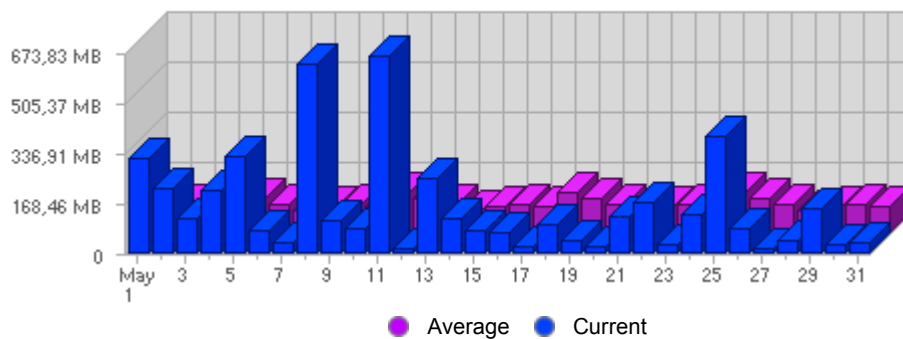

Traffic and Activity > Bandwidth

Report Description

Report Description: Bandwidth during the month of May 2007
 Report Range: Month of May 2007
 Report Scope: Historical Data

Historic Breakdown

Activity Breakdown

Date	Total Bandwidth	Average Bandwidth Historically	Change	Percent of Total Bandwidth
Tue May 1st, 2007	318,28 MB	92,13 MB	+318,28 MB ▲	6,71%
Wed May 2nd, 2007	219,80 MB	97,57 MB	+219,80 MB ▲	4,64%
Thu May 3rd, 2007	120,82 MB	90,00 MB	+120,82 MB ▲	2,55%
Fri May 4th, 2007	212,94 MB	139,89 MB	+212,94 MB ▲	4,49%
Sat May 5th, 2007	325,37 MB	115,43 MB	+325,37 MB ▲	6,86%
Sun May 6th, 2007	75,97 MB	99,69 MB	-66,17 MB ▼	1,60%
Mon May 7th, 2007	34,16 MB	79,03 MB	-57,72 MB ▼	0,72%
Tue May 8th, 2007	638,20 MB	92,13 MB	+319,93 MB ▲	13,46%
Wed May 9th, 2007	111,73 MB	97,57 MB	-108,07 MB ▼	2,36%
Thu May 10th, 2007	82,37 MB	90,00 MB	-38,46 MB ▼	1,74%
Fri May 11th, 2007	665,69 MB	139,89 MB	+452,75 MB ▲	14,04%
Sat May 12th, 2007	17,16 MB	115,43 MB	-308,21 MB ▼	0,36%
Sun May 13th, 2007	255,38 MB	99,69 MB	+179,41 MB ▲	5,39%
Mon May 14th, 2007	114,76 MB	79,03 MB	+80,60 MB ▲	2,42%
Tue May 15th, 2007	80,54 MB	92,13 MB	-557,66 MB ▼	1,70%
Wed May 16th, 2007	73,07 MB	97,57 MB	-38,65 MB ▼	1,54%
Thu May 17th, 2007	22,40 MB	90,00 MB	-59,97 MB ▼	0,47%
Fri May 18th, 2007	98,42 MB	139,89 MB	-567,28 MB ▼	2,08%
Sat May 19th, 2007	42,60 MB	115,43 MB	+25,44 MB ▲	0,90%
Sun May 20th, 2007	22,43 MB	99,69 MB	-232,95 MB ▼	0,47%
Mon May 21st, 2007	127,81 MB	79,03 MB	+13,04 MB ▲	2,70%
Tue May 22nd, 2007	171,11 MB	92,13 MB	+90,57 MB ▲	3,61%
Wed May 23rd, 2007	28,88 MB	97,57 MB	-44,19 MB ▼	0,61%
Thu May 24th, 2007	129,01 MB	90,00 MB	+106,61 MB ▲	2,72%
Fri May 25th, 2007	394,43 MB	139,89 MB	+296,01 MB ▲	8,32%
Sat May 26th, 2007	84,55 MB	115,43 MB	+41,95 MB ▲	1,78%
Sun May 27th, 2007	16,74 MB	99,69 MB	-5,69 MB ▼	0,35%
Mon May 28th, 2007	42,73 MB	79,03 MB	-85,07 MB ▼	0,90%