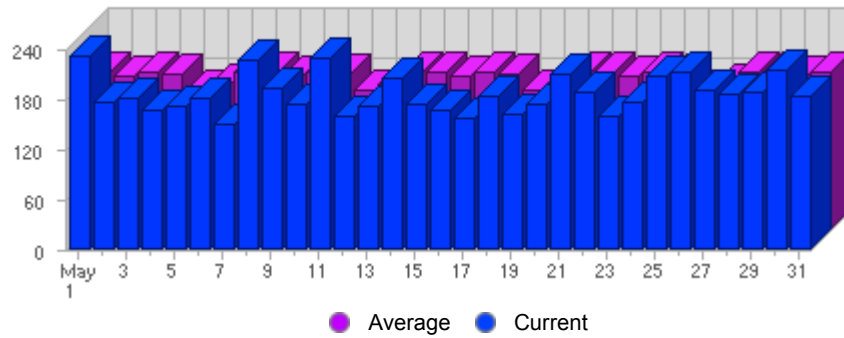

Traffic and Activity > Visits

Report Description

Report Description: Visits during the month of May 2007
 Report Range: Month of May 2007
 Report Scope: Historical Data

Historic Breakdown

Activity Breakdown

Date	Total Visits	Average Visits Historically	Change	Percent of Total Visits
Tue May 1st, 2007	231	187,72	+231 ▲	4,02%
Wed May 2nd, 2007	177	183,78	+177 ▲	3,08%
Thu May 3rd, 2007	180	187,56	+180 ▲	3,13%
Fri May 4th, 2007	167	185,13	+167 ▲	2,91%
Sat May 5th, 2007	171	165,88	+171 ▲	2,98%
Sun May 6th, 2007	182	173,63	+6 ▲	3,17%
Mon May 7th, 2007	150	188,66	-12 ▼	2,61%
Tue May 8th, 2007	226	187,72	-5 ▼	3,93%
Wed May 9th, 2007	194	183,78	+17 ▲	3,38%
Thu May 10th, 2007	173	187,56	-7 ▼	3,01%
Fri May 11th, 2007	228	185,13	+61 ▲	3,97%
Sat May 12th, 2007	160	165,88	-11 ▼	2,79%
Sun May 13th, 2007	171	173,63	-11 ▼	2,98%
Mon May 14th, 2007	205	188,66	+55 ▲	3,57%
Tue May 15th, 2007	173	187,72	-53 ▼	3,01%
Wed May 16th, 2007	166	183,78	-28 ▼	2,89%
Thu May 17th, 2007	157	187,56	-16 ▼	2,73%
Fri May 18th, 2007	183	185,13	-45 ▼	3,19%
Sat May 19th, 2007	161	165,88	+1 ▲	2,80%
Sun May 20th, 2007	174	173,63	+3 ▲	3,03%
Mon May 21st, 2007	211	188,66	+6 ▲	3,67%
Tue May 22nd, 2007	189	187,72	+16 ▲	3,29%
Wed May 23rd, 2007	159	183,78	-7 ▼	2,77%
Thu May 24th, 2007	177	187,56	+20 ▲	3,08%
Fri May 25th, 2007	207	185,13	+24 ▲	3,60%
Sat May 26th, 2007	213	165,88	+52 ▲	3,71%
Sun May 27th, 2007	190	173,63	+16 ▲	3,31%
Mon May 28th, 2007	185	188,66	-26 ▼	3,22%

Tue May 29th, 2007	188	187,72	-1 ▼	3,27%
Wed May 30th, 2007	215	183,78	+56 ▲	3,74%
Thu May 31st, 2007	183	187,56	+6 ▲	3,19%
	5,746	3,704	+380 ▲	

Content created Tuesday, November 13, 2007 01:40:00 GMT 1:00
LiveStats® .XSP V8.03 Copyright ©1996-2005 DeepMetrix® Corporation. All rights reserved.
Licensed to Aruba S.p.A..