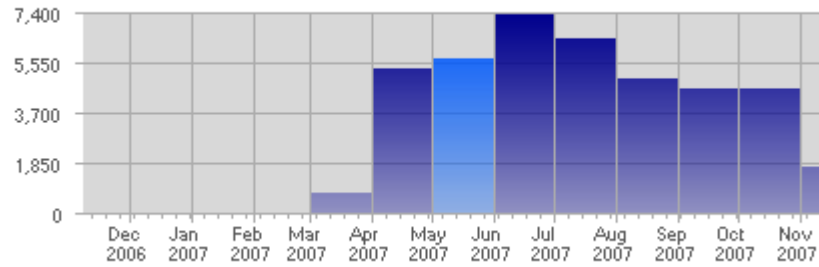

Traffic and Activity > Visits

Report Description

Report Description: Visits during the month of May 2007
 Report Range: Month of May 2007
 Report Scope: Historical Data

Historic Breakdown

Activity Breakdown

Date	Total Visits	Average Visits Historically	Change	Percent of Total Visits
Tue May 1st, 2007	231	187,72	+231 ▲	4,02%
Wed May 2nd, 2007	177	183,78	+177 ▲	3,08%
Thu May 3rd, 2007	180	187,56	+180 ▲	3,13%
Fri May 4th, 2007	167	185,13	+167 ▲	2,91%
Sat May 5th, 2007	171	165,88	+171 ▲	2,98%
Sun May 6th, 2007	182	173,63	+6 ▲	3,17%
Mon May 7th, 2007	150	188,66	-12 ▼	2,61%
Tue May 8th, 2007	226	187,72	-5 ▼	3,93%
Wed May 9th, 2007	194	183,78	+17 ▲	3,38%
Thu May 10th, 2007	173	187,56	-7 ▼	3,01%
Fri May 11th, 2007	228	185,13	+61 ▲	3,97%
Sat May 12th, 2007	160	165,88	-11 ▼	2,79%
Sun May 13th, 2007	171	173,63	-11 ▼	2,98%
Mon May 14th, 2007	205	188,66	+55 ▲	3,57%
Tue May 15th, 2007	173	187,72	-53 ▼	3,01%
Wed May 16th, 2007	166	183,78	-28 ▼	2,89%
Thu May 17th, 2007	157	187,56	-16 ▼	2,73%
Fri May 18th, 2007	183	185,13	-45 ▼	3,19%
Sat May 19th, 2007	161	165,88	+1 ▲	2,80%
Sun May 20th, 2007	174	173,63	+3 ▲	3,03%
Mon May 21st, 2007	211	188,66	+6 ▲	3,67%
Tue May 22nd, 2007	189	187,72	+16 ▲	3,29%
Wed May 23rd, 2007	159	183,78	-7 ▼	2,77%
Thu May 24th, 2007	177	187,56	+20 ▲	3,08%
Fri May 25th, 2007	207	185,13	+24 ▲	3,60%
Sat May 26th, 2007	213	165,88	+52 ▲	3,71%
Sun May 27th, 2007	190	173,63	+16 ▲	3,31%
Mon May 28th, 2007	185	188,66	-26 ▼	3,22%