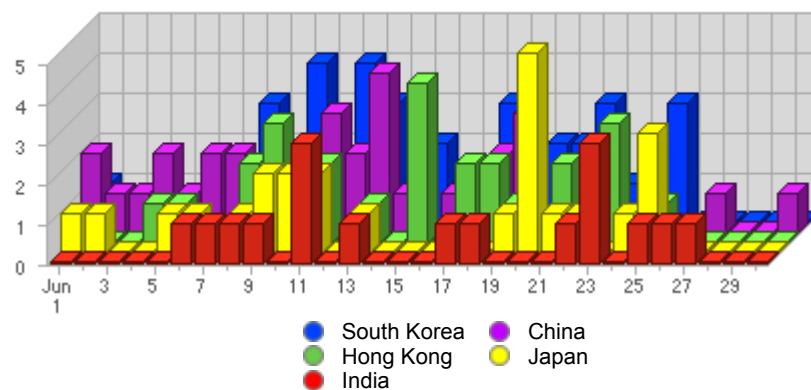

**Geographic Info** > [Asian Country](#)**Report Description**

Report Description: Asian Countries that Visitors came from during the month of June 2007  
Report Range: Month of June 2007  
Report Scope: Historical Data  
List Size: 18 of 18

**Map****Activity Breakdown**

#	Flag	Country	Total Visits	Average Visits Historically	Change	Percent of Visits
1.		South Korea	36	11,83	+21 ▲	19,57%
2.		China	33	17,14	+14 ▲	17,94%
3.		Hong Kong	26	9,17	+23 ▲	14,13%
4.		Japan	24	14,50	+13 ▲	13,04%
5.		India	17	6,00	+6 ▲	9,24%
6.		Turkey	11	3,40	+7 ▲	5,98%
7.		Russia	7	4,71	+5 ▲	3,80%
8.		Indonesia	6	2,50	+4 ▲	3,26%
9.		Israel	5	2,83	+2 ▲	2,72%
10.		Taiwan	5	7,67	+3 ▲	2,72%
11.		Singapore	4	-	+4 ▲	2,17%

12.		Philippines	2	-	+2 ▲	1,09%
13.		Pakistan	2	-	+2 ▲	1,09%
14.		Kuwait	2	-	+2 ▲	1,09%
15.		Jordan	1	-	+1 ▲	0,54%
16.		Malaysia	1	0,67	0 ▬	0,54%
17.		Nepal	1	-	+1 ▲	0,54%
18.		Thailand	1	0,75	-1 ▼	0,54%
			184	66	+108 ▲	