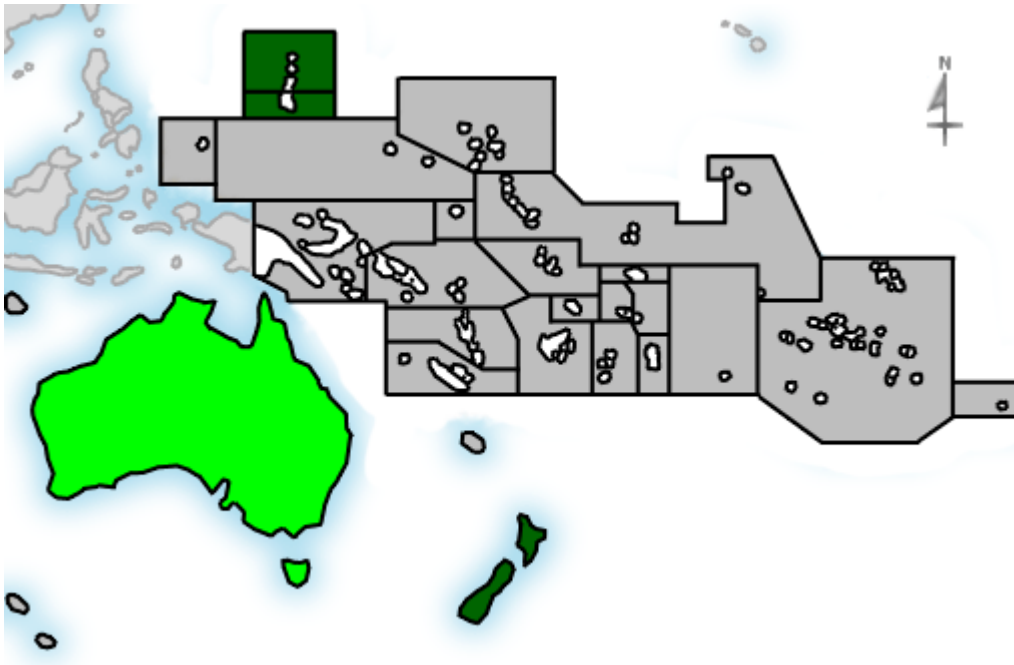

Geographic Info > **Oceanic Country****Report Description**

Report Description: Oceanic Countries that Visitors came from during the month of June 2007
Report Range: Month of June 2007
Report Scope: Historical Data
List Size: 4 of 4

Map**Activity Breakdown**

#	Flag	Country	Total Visits	Average Visits Historically	Change	Percent of Visits
1.		Australia	6	3,67	+5 ▲	66,67%
2.		Guam	1	-	+1 ▲	11,11%
3.		New Zealand	1	-	+1 ▲	11,11%
4.		Northern Mariana Islands	1	-	+1 ▲	11,11%
			9	4	+8 ▲	