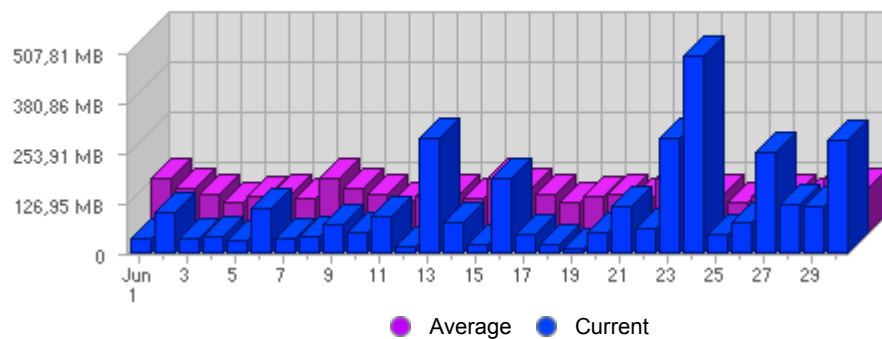

Traffic and Activity > Bandwidth

Report Description

Report Description: Bandwidth during the month of June 2007
 Report Range: Month of June 2007
 Report Scope: Historical Data

Historic Breakdown

Activity Breakdown

Date	Total Bandwidth	Average Bandwidth Historically	Change	Percent of Total Bandwidth
Fri Jun 1st, 2007	38,72 MB	139,89 MB	+38,72 MB ▲	1,18%
Sat Jun 2nd, 2007	101,96 MB	115,43 MB	+101,96 MB ▲	3,10%
Sun Jun 3rd, 2007	37,80 MB	99,69 MB	+21,06 MB ▲	1,15%
Mon Jun 4th, 2007	40,93 MB	79,03 MB	-1,80 MB ▼	1,24%
Tue Jun 5th, 2007	34,68 MB	92,13 MB	-116,63 MB ▼	1,05%
Wed Jun 6th, 2007	115,84 MB	97,57 MB	+88,05 MB ▲	3,52%
Thu Jun 7th, 2007	36,86 MB	90,00 MB	+1016,30 KB ▲	1,12%
Fri Jun 8th, 2007	41,04 MB	139,89 MB	+2,33 MB ▲	1,25%
Sat Jun 9th, 2007	74,94 MB	115,43 MB	-27,03 MB ▼	2,28%
Sun Jun 10th, 2007	50,91 MB	99,69 MB	+13,10 MB ▲	1,55%
Mon Jun 11th, 2007	92,35 MB	79,03 MB	+51,42 MB ▲	2,81%
Tue Jun 12th, 2007	16,76 MB	92,13 MB	-17,91 MB ▼	0,51%
Wed Jun 13th, 2007	289,86 MB	97,57 MB	+174,03 MB ▲	8,81%
Thu Jun 14th, 2007	78,21 MB	90,00 MB	+41,35 MB ▲	2,38%
Fri Jun 15th, 2007	20,94 MB	139,89 MB	-20,10 MB ▼	0,64%
Sat Jun 16th, 2007	192,29 MB	115,43 MB	+117,35 MB ▲	5,85%
Sun Jun 17th, 2007	50,31 MB	99,69 MB	-614,70 KB ▼	1,53%
Mon Jun 18th, 2007	23,04 MB	79,03 MB	-69,30 MB ▼	0,70%
Tue Jun 19th, 2007	14,47 MB	92,13 MB	-2,30 MB ▼	0,44%
Wed Jun 20th, 2007	55,16 MB	97,57 MB	-234,70 MB ▼	1,68%
Thu Jun 21st, 2007	118,13 MB	90,00 MB	+39,92 MB ▲	3,59%
Fri Jun 22nd, 2007	62,57 MB	139,89 MB	+41,63 MB ▲	1,90%
Sat Jun 23rd, 2007	291,84 MB	115,43 MB	+99,55 MB ▲	8,87%
Sun Jun 24th, 2007	498,30 MB	99,69 MB	+448,00 MB ▲	15,15%
Mon Jun 25th, 2007	47,03 MB	79,03 MB	+23,99 MB ▲	1,43%
Tue Jun 26th, 2007	80,09 MB	92,13 MB	+65,63 MB ▲	2,44%
Wed Jun 27th, 2007	256,25 MB	97,57 MB	+201,09 MB ▲	7,79%
Thu Jun 28th, 2007	123,17 MB	90,00 MB	+5,04 MB ▲	3,75%