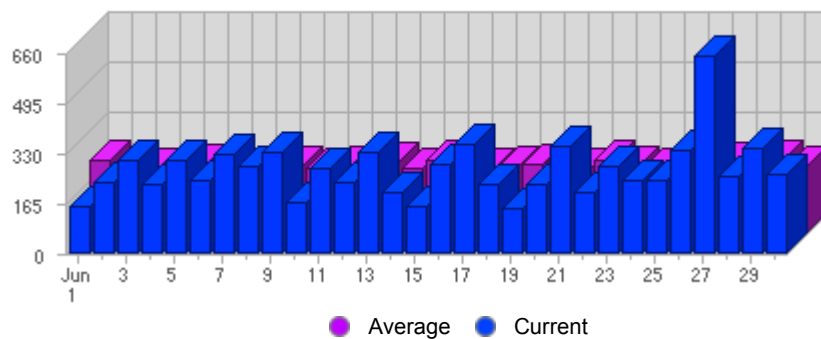

Traffic and Activity > Page Views

Report Description

Report Description: Page Views during the month of June 2007
 Report Range: Month of June 2007
 Report Scope: Historical Data

Historic Breakdown

Activity Breakdown

Date	Total Page Views	Average Page Views Historically	Change	Percent of Total Page Views
Fri Jun 1st, 2007	152	242,16	+152 ▲	1,85%
Sat Jun 2nd, 2007	234	221,81	+234 ▲	2,85%
Sun Jun 3rd, 2007	307	214,97	+114 ▲	3,74%
Mon Jun 4th, 2007	228	220,75	+59 ▲	2,78%
Tue Jun 5th, 2007	308	226,03	+51 ▲	3,75%
Wed Jun 6th, 2007	243	234,19	+90 ▲	2,96%
Thu Jun 7th, 2007	324	217,16	+131 ▲	3,94%
Fri Jun 8th, 2007	290	242,16	+138 ▲	3,53%
Sat Jun 9th, 2007	330	221,81	+96 ▲	4,02%
Sun Jun 10th, 2007	167	214,97	-140 ▼	2,03%
Mon Jun 11th, 2007	278	220,75	+50 ▲	3,38%
Tue Jun 12th, 2007	235	226,03	-73 ▼	2,86%
Wed Jun 13th, 2007	332	234,19	+89 ▲	4,04%
Thu Jun 14th, 2007	198	217,16	-126 ▼	2,41%
Fri Jun 15th, 2007	154	242,16	-136 ▼	1,88%
Sat Jun 16th, 2007	293	221,81	-37 ▼	3,57%
Sun Jun 17th, 2007	361	214,97	+194 ▲	4,39%
Mon Jun 18th, 2007	227	220,75	-51 ▼	2,76%
Tue Jun 19th, 2007	147	226,03	-88 ▼	1,79%
Wed Jun 20th, 2007	230	234,19	-102 ▼	2,80%
Thu Jun 21st, 2007	356	217,16	+158 ▲	4,33%
Fri Jun 22nd, 2007	200	242,16	+46 ▲	2,44%
Sat Jun 23rd, 2007	285	221,81	-8 ▼	3,47%
Sun Jun 24th, 2007	243	214,97	-118 ▼	2,96%
Mon Jun 25th, 2007	239	220,75	+12 ▲	2,91%
Tue Jun 26th, 2007	342	226,03	+195 ▲	4,16%
Wed Jun 27th, 2007	649	234,19	+419 ▲	7,90%
Thu Jun 28th, 2007	255	217,16	-101 ▼	3,10%

Fri Jun 29th, 2007	349	242,16	+149 ▲	4,25%
Sat Jun 30th, 2007	259	221,81	-26 ▼	3,15%
	8,215	6,073	+389 ▲	

Content created Tuesday, November 13, 2007 01:51:02 GMT 1:00
LiveStats® .XSP V8.03 Copyright ©1996-2005 DeepMetric® Corporation. All rights reserved.
Licensed to Aruba S.p.A..