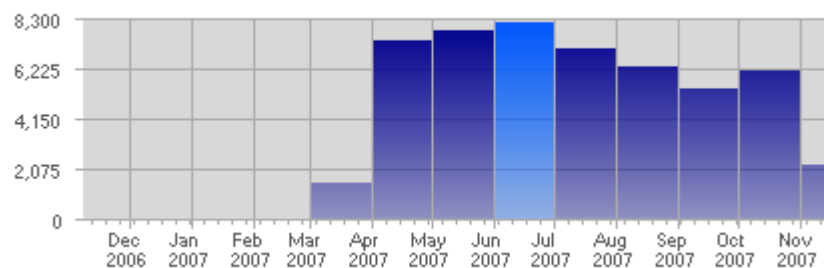

Traffic and Activity > Page Views

Report Description

Report Description: Page Views during the month of June 2007
 Report Range: Month of June 2007
 Report Scope: Historical Data

Historic Breakdown

Activity Breakdown

Date	Total Page Views	Average Page Views Historically	Change	Percent of Total Page Views
Fri Jun 1st, 2007	152	242,16	+152 ▲	1,85%
Sat Jun 2nd, 2007	234	221,81	+234 ▲	2,85%
Sun Jun 3rd, 2007	307	214,97	+114 ▲	3,74%
Mon Jun 4th, 2007	228	220,75	+59 ▲	2,78%
Tue Jun 5th, 2007	308	226,03	+51 ▲	3,75%
Wed Jun 6th, 2007	243	234,19	+90 ▲	2,96%
Thu Jun 7th, 2007	324	217,16	+131 ▲	3,94%
Fri Jun 8th, 2007	290	242,16	+138 ▲	3,53%
Sat Jun 9th, 2007	330	221,81	+96 ▲	4,02%
Sun Jun 10th, 2007	167	214,97	-140 ▼	2,03%
Mon Jun 11th, 2007	278	220,75	+50 ▲	3,38%
Tue Jun 12th, 2007	235	226,03	-73 ▼	2,86%
Wed Jun 13th, 2007	332	234,19	+89 ▲	4,04%
Thu Jun 14th, 2007	198	217,16	-126 ▼	2,41%
Fri Jun 15th, 2007	154	242,16	-136 ▼	1,88%
Sat Jun 16th, 2007	293	221,81	-37 ▼	3,57%
Sun Jun 17th, 2007	361	214,97	+194 ▲	4,39%
Mon Jun 18th, 2007	227	220,75	-51 ▼	2,76%
Tue Jun 19th, 2007	147	226,03	-88 ▼	1,79%
Wed Jun 20th, 2007	230	234,19	-102 ▼	2,80%
Thu Jun 21st, 2007	356	217,16	+158 ▲	4,33%
Fri Jun 22nd, 2007	200	242,16	+46 ▲	2,44%
Sat Jun 23rd, 2007	285	221,81	-8 ▼	3,47%
Sun Jun 24th, 2007	243	214,97	-118 ▼	2,96%
Mon Jun 25th, 2007	239	220,75	+12 ▲	2,91%
Tue Jun 26th, 2007	342	226,03	+195 ▲	4,16%
Wed Jun 27th, 2007	649	234,19	+419 ▲	7,90%
Thu Jun 28th, 2007	255	217,16	-101 ▼	3,10%