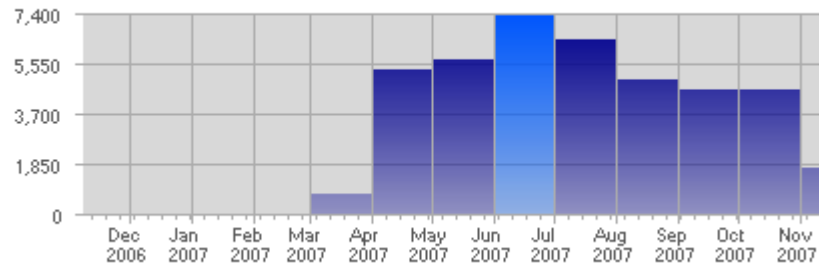

Traffic and Activity > Visits

Report Description

Report Description: Visits during the month of June 2007  
 Report Range: Month of June 2007  
 Report Scope: Historical Data

Historic Breakdown

Activity Breakdown

Date	Total Visits	Average Visits Historically	Change	Percent of Total Visits
Fri Jun 1st, 2007	161	185,13	+161 ▲	2,18%
Sat Jun 2nd, 2007	211	165,88	+211 ▲	2,85%
Sun Jun 3rd, 2007	207	173,63	+17 ▲	2,80%
Mon Jun 4th, 2007	263	188,66	+78 ▲	3,56%
Tue Jun 5th, 2007	284	187,72	+96 ▲	3,84%
Wed Jun 6th, 2007	231	183,78	+16 ▲	3,12%
Thu Jun 7th, 2007	292	187,56	+109 ▲	3,95%
Fri Jun 8th, 2007	238	185,13	+77 ▲	3,22%
Sat Jun 9th, 2007	251	165,88	+40 ▲	3,39%
Sun Jun 10th, 2007	212	173,63	+5 ▲	2,87%
Mon Jun 11th, 2007	292	188,66	+29 ▲	3,95%
Tue Jun 12th, 2007	229	187,72	-55 ▼	3,10%
Wed Jun 13th, 2007	248	183,78	+17 ▲	3,35%
Thu Jun 14th, 2007	243	187,56	-49 ▼	3,29%
Fri Jun 15th, 2007	225	185,13	-13 ▼	3,04%
Sat Jun 16th, 2007	212	165,88	-39 ▼	2,87%
Sun Jun 17th, 2007	264	173,63	+52 ▲	3,57%
Mon Jun 18th, 2007	273	188,66	-19 ▼	3,69%
Tue Jun 19th, 2007	251	187,72	+22 ▲	3,39%
Wed Jun 20th, 2007	288	183,78	+40 ▲	3,89%
Thu Jun 21st, 2007	340	187,56	+97 ▲	4,60%
Fri Jun 22nd, 2007	277	185,13	+52 ▲	3,74%
Sat Jun 23rd, 2007	246	165,88	+34 ▲	3,33%
Sun Jun 24th, 2007	238	173,63	-26 ▼	3,22%
Mon Jun 25th, 2007	220	188,66	-53 ▼	2,97%
Tue Jun 26th, 2007	302	187,72	+51 ▲	4,08%
Wed Jun 27th, 2007	212	183,78	-76 ▼	2,87%
Thu Jun 28th, 2007	244	187,56	-96 ▼	3,30%