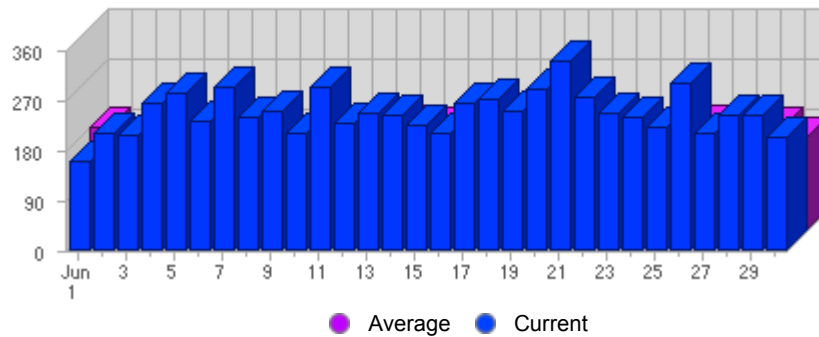

Traffic and Activity > Visits

Report Description

Report Description: Visits during the month of June 2007  
 Report Range: Month of June 2007  
 Report Scope: Historical Data

Historic Breakdown

Activity Breakdown

Date	Total Visits	Average Visits Historically	Change	Percent of Total Visits
Fri Jun 1st, 2007	161	185,13	+161 ▲	2,18%
Sat Jun 2nd, 2007	211	165,88	+211 ▲	2,85%
Sun Jun 3rd, 2007	207	173,63	+17 ▲	2,80%
Mon Jun 4th, 2007	263	188,66	+78 ▲	3,56%
Tue Jun 5th, 2007	284	187,72	+96 ▲	3,84%
Wed Jun 6th, 2007	231	183,78	+16 ▲	3,12%
Thu Jun 7th, 2007	292	187,56	+109 ▲	3,95%
Fri Jun 8th, 2007	238	185,13	+77 ▲	3,22%
Sat Jun 9th, 2007	251	165,88	+40 ▲	3,39%
Sun Jun 10th, 2007	212	173,63	+5 ▲	2,87%
Mon Jun 11th, 2007	292	188,66	+29 ▲	3,95%
Tue Jun 12th, 2007	229	187,72	-55 ▼	3,10%
Wed Jun 13th, 2007	248	183,78	+17 ▲	3,35%
Thu Jun 14th, 2007	243	187,56	-49 ▼	3,29%
Fri Jun 15th, 2007	225	185,13	-13 ▼	3,04%
Sat Jun 16th, 2007	212	165,88	-39 ▼	2,87%
Sun Jun 17th, 2007	264	173,63	+52 ▲	3,57%
Mon Jun 18th, 2007	273	188,66	-19 ▼	3,69%
Tue Jun 19th, 2007	251	187,72	+22 ▲	3,39%
Wed Jun 20th, 2007	288	183,78	+40 ▲	3,89%
Thu Jun 21st, 2007	340	187,56	+97 ▲	4,60%
Fri Jun 22nd, 2007	277	185,13	+52 ▲	3,74%
Sat Jun 23rd, 2007	246	165,88	+34 ▲	3,33%
Sun Jun 24th, 2007	238	173,63	-26 ▼	3,22%
Mon Jun 25th, 2007	220	188,66	-53 ▼	2,97%
Tue Jun 26th, 2007	302	187,72	+51 ▲	4,08%
Wed Jun 27th, 2007	212	183,78	-76 ▼	2,87%
Thu Jun 28th, 2007	244	187,56	-96 ▼	3,30%

Fri Jun 29th, 2007	242	185,13	-35 ▼	3,27%
Sat Jun 30th, 2007	202	165,88	-44 ▼	2,73%
	7,398	3,704	+1,652 ▲	

Content created Tuesday, November 13, 2007 01:50:21 GMT 1:00  
LiveStats® .XSP V8.03 Copyright ©1996-2005 DeepMetric® Corporation. All rights reserved.  
Licensed to Aruba S.p.A..