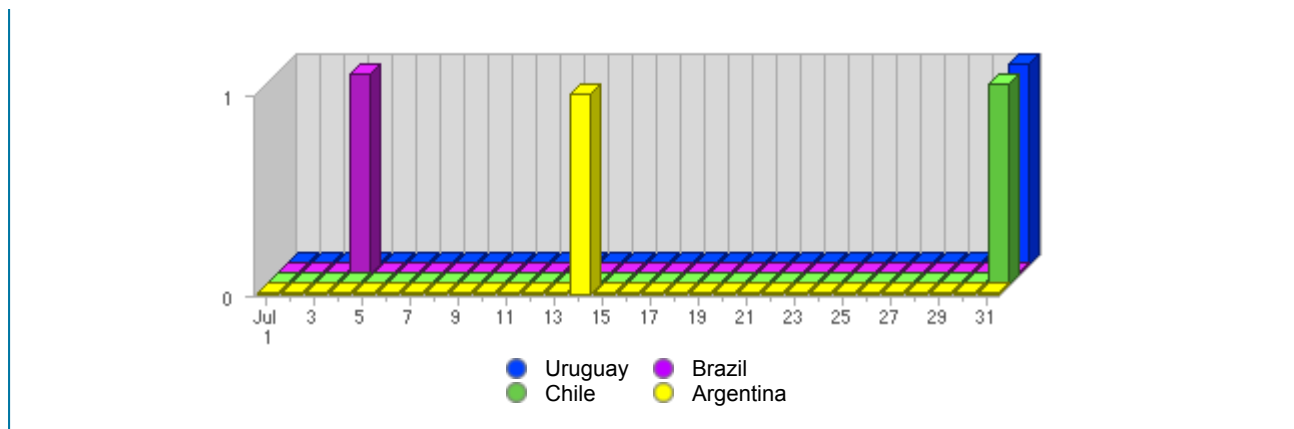

**Geographic Info** > **South American Country****Report Description**

Report Description: South American Countries that Visitors came from during the month of July 2007  
Report Range: Month of July 2007  
Report Scope: Historical Data  
List Size: 4 of 4

**Map****Activity Breakdown**

#	Flag	Country	Total Visits	Average Visits Historically	Change	Percent of Visits
1.		Uruguay	1	-	+1 ▲	25.00%
2.		Brazil	1	-	-1 ▼	25.00%
3.		Chile	1	-	+1 ▲	25.00%
4.		Argentina	1	-	-1 ▼	25.00%
			4	-	0 ▬	