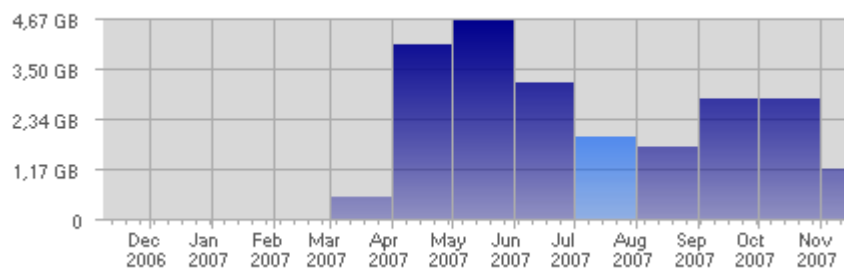

Traffic and Activity > Bandwidth

Report Description

Report Description: Bandwidth during the month of July 2007  
 Report Range: Month of July 2007  
 Report Scope: Historical Data

Historic Breakdown

Activity Breakdown

Date	Total Bandwidth	Average Bandwidth Historically	Change	Percent of Total Bandwidth
Sun Jul 1st, 2007	55,93 MB	99,69 MB	+55,93 MB ▲	2,83%
Mon Jul 2nd, 2007	72,39 MB	79,03 MB	+72,39 MB ▲	3,66%
Tue Jul 3rd, 2007	120,44 MB	92,13 MB	+120,44 MB ▲	6,08%
Wed Jul 4th, 2007	81,52 MB	97,57 MB	+81,52 MB ▲	4,12%
Thu Jul 5th, 2007	70,15 MB	90,00 MB	+70,15 MB ▲	3,54%
Fri Jul 6th, 2007	39,15 MB	139,89 MB	+39,15 MB ▲	1,98%
Sat Jul 7th, 2007	7,01 MB	115,43 MB	+7,01 MB ▲	0,35%
Sun Jul 8th, 2007	95,48 MB	99,69 MB	+39,54 MB ▲	4,82%
Mon Jul 9th, 2007	24,33 MB	79,03 MB	-48,06 MB ▼	1,23%
Tue Jul 10th, 2007	15,13 MB	92,13 MB	-105,31 MB ▼	0,76%
Wed Jul 11th, 2007	6,48 MB	97,57 MB	-75,04 MB ▼	0,33%
Thu Jul 12th, 2007	158,12 MB	90,00 MB	+87,97 MB ▲	7,99%
Fri Jul 13th, 2007	209,26 MB	139,89 MB	+170,11 MB ▲	10,57%
Sat Jul 14th, 2007	21,44 MB	115,43 MB	+14,43 MB ▲	1,08%
Sun Jul 15th, 2007	96,29 MB	99,69 MB	+829,90 KB ▲	4,86%
Mon Jul 16th, 2007	195,35 MB	79,03 MB	+171,02 MB ▲	9,87%
Tue Jul 17th, 2007	36,38 MB	92,13 MB	+21,25 MB ▲	1,84%
Wed Jul 18th, 2007	42,59 MB	97,57 MB	+36,11 MB ▲	2,15%
Thu Jul 19th, 2007	24,33 MB	90,00 MB	-133,79 MB ▼	1,23%
Fri Jul 20th, 2007	23,24 MB	139,89 MB	-186,02 MB ▼	1,17%
Sat Jul 21st, 2007	68,15 MB	115,43 MB	+46,71 MB ▲	3,44%
Sun Jul 22nd, 2007	26,95 MB	99,69 MB	-69,34 MB ▼	1,36%
Mon Jul 23rd, 2007	57,00 MB	79,03 MB	-138,35 MB ▼	2,88%
Tue Jul 24th, 2007	25,63 MB	92,13 MB	-10,75 MB ▼	1,29%
Wed Jul 25th, 2007	20,77 MB	97,57 MB	-21,82 MB ▼	1,05%
Thu Jul 26th, 2007	37,39 MB	90,00 MB	+13,07 MB ▲	1,89%
Fri Jul 27th, 2007	44,59 MB	139,89 MB	+21,35 MB ▲	2,25%
Sat Jul 28th, 2007	40,32 MB	115,43 MB	-27,82 MB ▼	2,04%