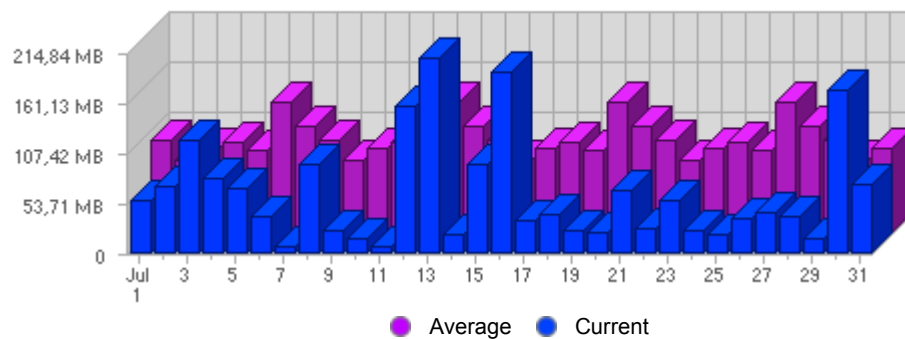

Traffic and Activity > Bandwidth

Report Description

Report Description: Bandwidth during the month of July 2007  
 Report Range: Month of July 2007  
 Report Scope: Historical Data

Historic Breakdown

Activity Breakdown

Date	Total Bandwidth	Average Bandwidth Historically	Change	Percent of Total Bandwidth
Sun Jul 1st, 2007	55,93 MB	99,69 MB	+55,93 MB ▲	2,83%
Mon Jul 2nd, 2007	72,39 MB	79,03 MB	+72,39 MB ▲	3,66%
Tue Jul 3rd, 2007	120,44 MB	92,13 MB	+120,44 MB ▲	6,08%
Wed Jul 4th, 2007	81,52 MB	97,57 MB	+81,52 MB ▲	4,12%
Thu Jul 5th, 2007	70,15 MB	90,00 MB	+70,15 MB ▲	3,54%
Fri Jul 6th, 2007	39,15 MB	139,89 MB	+39,15 MB ▲	1,98%
Sat Jul 7th, 2007	7,01 MB	115,43 MB	+7,01 MB ▲	0,35%
Sun Jul 8th, 2007	95,48 MB	99,69 MB	+39,54 MB ▲	4,82%
Mon Jul 9th, 2007	24,33 MB	79,03 MB	-48,06 MB ▼	1,23%
Tue Jul 10th, 2007	15,13 MB	92,13 MB	-105,31 MB ▼	0,76%
Wed Jul 11th, 2007	6,48 MB	97,57 MB	-75,04 MB ▼	0,33%
Thu Jul 12th, 2007	158,12 MB	90,00 MB	+87,97 MB ▲	7,99%
Fri Jul 13th, 2007	209,26 MB	139,89 MB	+170,11 MB ▲	10,57%
Sat Jul 14th, 2007	21,44 MB	115,43 MB	+14,43 MB ▲	1,08%
Sun Jul 15th, 2007	96,29 MB	99,69 MB	+829,90 KB ▲	4,86%
Mon Jul 16th, 2007	195,35 MB	79,03 MB	+171,02 MB ▲	9,87%
Tue Jul 17th, 2007	36,38 MB	92,13 MB	+21,25 MB ▲	1,84%
Wed Jul 18th, 2007	42,59 MB	97,57 MB	+36,11 MB ▲	2,15%
Thu Jul 19th, 2007	24,33 MB	90,00 MB	-133,79 MB ▼	1,23%
Fri Jul 20th, 2007	23,24 MB	139,89 MB	-186,02 MB ▼	1,17%
Sat Jul 21st, 2007	68,15 MB	115,43 MB	+46,71 MB ▲	3,44%
Sun Jul 22nd, 2007	26,95 MB	99,69 MB	-69,34 MB ▼	1,36%
Mon Jul 23rd, 2007	57,00 MB	79,03 MB	-138,35 MB ▼	2,88%
Tue Jul 24th, 2007	25,63 MB	92,13 MB	-10,75 MB ▼	1,29%
Wed Jul 25th, 2007	20,77 MB	97,57 MB	-21,82 MB ▼	1,05%
Thu Jul 26th, 2007	37,39 MB	90,00 MB	+13,07 MB ▲	1,89%
Fri Jul 27th, 2007	44,59 MB	139,89 MB	+21,35 MB ▲	2,25%
Sat Jul 28th, 2007	40,32 MB	115,43 MB	-27,82 MB ▼	2,04%