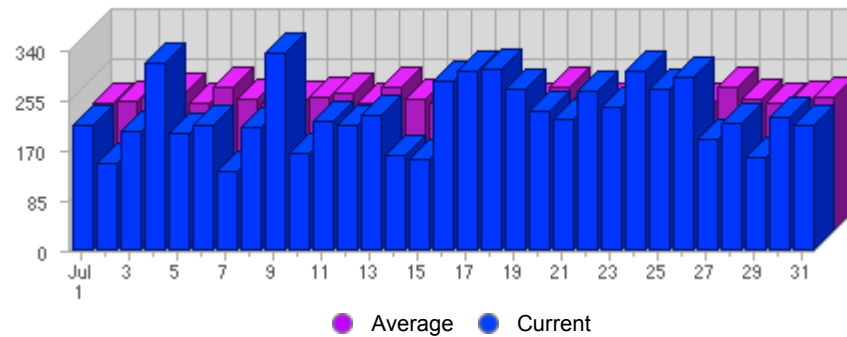

Traffic and Activity > Page Views

Report Description

Report Description: Page Views during the month of July 2007
 Report Range: Month of July 2007
 Report Scope: Historical Data

Historic Breakdown

Activity Breakdown

Date	Total Page Views	Average Page Views Historically	Change	Percent of Total Page Views
Sun Jul 1st, 2007	214	214,97	+214 ▲	3,00%
Mon Jul 2nd, 2007	148	220,75	+148 ▲	2,08%
Tue Jul 3rd, 2007	201	226,03	+201 ▲	2,82%
Wed Jul 4th, 2007	317	234,19	+317 ▲	4,45%
Thu Jul 5th, 2007	198	217,16	+198 ▲	2,78%
Fri Jul 6th, 2007	214	242,16	+214 ▲	3,00%
Sat Jul 7th, 2007	134	221,81	+134 ▲	1,88%
Sun Jul 8th, 2007	210	214,97	-4 ▼	2,95%
Mon Jul 9th, 2007	335	220,75	+187 ▲	4,70%
Tue Jul 10th, 2007	164	226,03	-37 ▼	2,30%
Wed Jul 11th, 2007	219	234,19	-98 ▼	3,07%
Thu Jul 12th, 2007	213	217,16	+15 ▲	2,99%
Fri Jul 13th, 2007	231	242,16	+17 ▲	3,24%
Sat Jul 14th, 2007	161	221,81	+27 ▲	2,26%
Sun Jul 15th, 2007	156	214,97	-54 ▼	2,19%
Mon Jul 16th, 2007	286	220,75	-49 ▼	4,01%
Tue Jul 17th, 2007	303	226,03	+139 ▲	4,25%
Wed Jul 18th, 2007	309	234,19	+90 ▲	4,34%
Thu Jul 19th, 2007	274	217,16	+61 ▲	3,84%
Fri Jul 20th, 2007	236	242,16	+5 ▲	3,31%
Sat Jul 21st, 2007	222	221,81	+61 ▲	3,11%
Sun Jul 22nd, 2007	270	214,97	+114 ▲	3,79%
Mon Jul 23rd, 2007	244	220,75	-42 ▼	3,42%
Tue Jul 24th, 2007	303	226,03	0 ■	4,25%
Wed Jul 25th, 2007	272	234,19	-37 ▼	3,82%
Thu Jul 26th, 2007	294	217,16	+20 ▲	4,13%
Fri Jul 27th, 2007	188	242,16	-48 ▼	2,64%
Sat Jul 28th, 2007	215	221,81	-7 ▼	3,02%

Sun Jul 29th, 2007	157	214,97	-113 ▼	2,20%
Mon Jul 30th, 2007	226	220,75	-18 ▼	3,17%
Tue Jul 31st, 2007	214	226,03	-89 ▼	3,00%
	7,128	6,073	-1,087 ▼	

Content created Tuesday, November 13, 2007 02:05:27 GMT 1:00
LiveStats® .XSP V8.03 Copyright ©1996-2005 DeepMetrix® Corporation. All rights reserved.
Licensed to Aruba S.p.A..