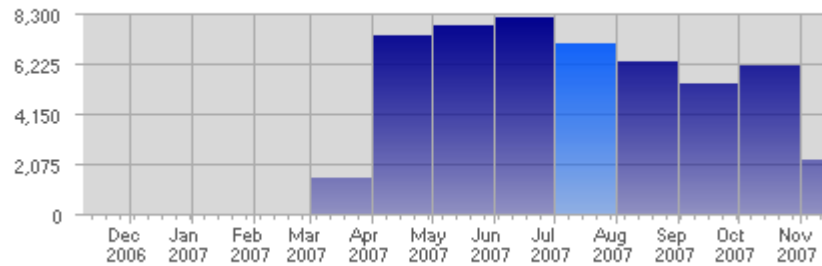

Traffic and Activity > Page Views

Report Description

Report Description: Page Views during the month of July 2007
 Report Range: Month of July 2007
 Report Scope: Historical Data

Historic Breakdown

Activity Breakdown

Date	Total Page Views	Average Page Views Historically	Change	Percent of Total Page Views
Sun Jul 1st, 2007	214	214,97	+214 ▲	3,00%
Mon Jul 2nd, 2007	148	220,75	+148 ▲	2,08%
Tue Jul 3rd, 2007	201	226,03	+201 ▲	2,82%
Wed Jul 4th, 2007	317	234,19	+317 ▲	4,45%
Thu Jul 5th, 2007	198	217,16	+198 ▲	2,78%
Fri Jul 6th, 2007	214	242,16	+214 ▲	3,00%
Sat Jul 7th, 2007	134	221,81	+134 ▲	1,88%
Sun Jul 8th, 2007	210	214,97	-4 ▼	2,95%
Mon Jul 9th, 2007	335	220,75	+187 ▲	4,70%
Tue Jul 10th, 2007	164	226,03	-37 ▼	2,30%
Wed Jul 11th, 2007	219	234,19	-98 ▼	3,07%
Thu Jul 12th, 2007	213	217,16	+15 ▲	2,99%
Fri Jul 13th, 2007	231	242,16	+17 ▲	3,24%
Sat Jul 14th, 2007	161	221,81	+27 ▲	2,26%
Sun Jul 15th, 2007	156	214,97	-54 ▼	2,19%
Mon Jul 16th, 2007	286	220,75	-49 ▼	4,01%
Tue Jul 17th, 2007	303	226,03	+139 ▲	4,25%
Wed Jul 18th, 2007	309	234,19	+90 ▲	4,34%
Thu Jul 19th, 2007	274	217,16	+61 ▲	3,84%
Fri Jul 20th, 2007	236	242,16	+5 ▲	3,31%
Sat Jul 21st, 2007	222	221,81	+61 ▲	3,11%
Sun Jul 22nd, 2007	270	214,97	+114 ▲	3,79%
Mon Jul 23rd, 2007	244	220,75	-42 ▼	3,42%
Tue Jul 24th, 2007	303	226,03	0 ■	4,25%
Wed Jul 25th, 2007	272	234,19	-37 ▼	3,82%
Thu Jul 26th, 2007	294	217,16	+20 ▲	4,13%
Fri Jul 27th, 2007	188	242,16	-48 ▼	2,64%
Sat Jul 28th, 2007	215	221,81	-7 ▼	3,02%