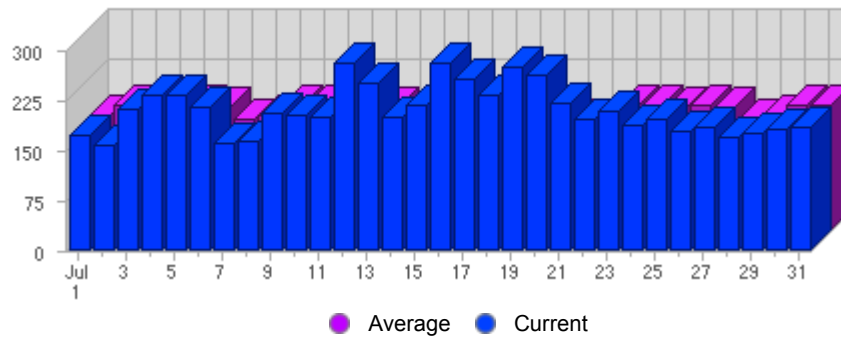

Traffic and Activity > Visits

Report Description

Report Description: Visits during the month of July 2007
 Report Range: Month of July 2007
 Report Scope: Historical Data

Historic Breakdown

Activity Breakdown

Date	Total Visits	Average Visits Historically	Change	Percent of Total Visits
Sun Jul 1st, 2007	173	173,63	+173 ▲	2,67%
Mon Jul 2nd, 2007	157	188,66	+157 ▲	2,43%
Tue Jul 3rd, 2007	210	187,72	+210 ▲	3,25%
Wed Jul 4th, 2007	231	183,78	+231 ▲	3,57%
Thu Jul 5th, 2007	233	187,56	+233 ▲	3,60%
Fri Jul 6th, 2007	214	185,13	+214 ▲	3,31%
Sat Jul 7th, 2007	159	165,88	+159 ▲	2,46%
Sun Jul 8th, 2007	162	173,63	-11 ▼	2,50%
Mon Jul 9th, 2007	204	188,66	+47 ▲	3,15%
Tue Jul 10th, 2007	202	187,72	-8 ▼	3,12%
Wed Jul 11th, 2007	199	183,78	-32 ▼	3,08%
Thu Jul 12th, 2007	281	187,56	+48 ▲	4,34%
Fri Jul 13th, 2007	250	185,13	+36 ▲	3,86%
Sat Jul 14th, 2007	200	165,88	+41 ▲	3,09%
Sun Jul 15th, 2007	216	173,63	+54 ▲	3,34%
Mon Jul 16th, 2007	281	188,66	+77 ▲	4,34%
Tue Jul 17th, 2007	257	187,72	+55 ▲	3,97%
Wed Jul 18th, 2007	232	183,78	+33 ▲	3,59%
Thu Jul 19th, 2007	273	187,56	-8 ▼	4,22%
Fri Jul 20th, 2007	261	185,13	+11 ▲	4,03%
Sat Jul 21st, 2007	221	165,88	+21 ▲	3,42%
Sun Jul 22nd, 2007	195	173,63	-21 ▼	3,01%
Mon Jul 23rd, 2007	207	188,66	-74 ▼	3,20%
Tue Jul 24th, 2007	187	187,72	-70 ▼	2,89%
Wed Jul 25th, 2007	195	183,78	-37 ▼	3,01%
Thu Jul 26th, 2007	177	187,56	-96 ▼	2,74%
Fri Jul 27th, 2007	184	185,13	-77 ▼	2,84%
Sat Jul 28th, 2007	170	165,88	-51 ▼	2,63%

Sun Jul 29th, 2007	175	173,63	-20 ▼	2,70%
Mon Jul 30th, 2007	182	188,66	-25 ▼	2,81%
Tue Jul 31st, 2007	184	187,72	-3 ▼	2,84%
	6,472	3,704	-926 ▼	

Content created Tuesday, November 13, 2007 02:04:52 GMT 1:00
LiveStats® .XSP V8.03 Copyright ©1996-2005 DeepMetrix® Corporation. All rights reserved.
Licensed to Aruba S.p.A..