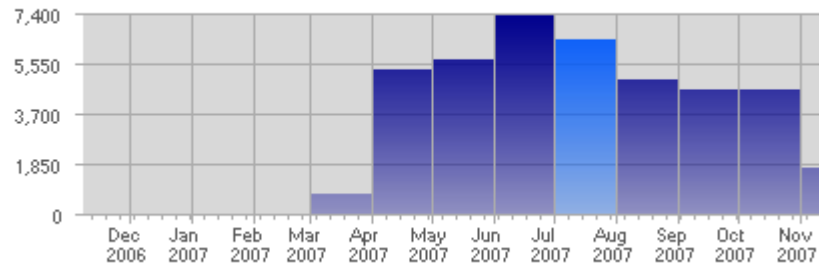

Traffic and Activity > Visits

Report Description

Report Description: Visits during the month of July 2007
 Report Range: Month of July 2007
 Report Scope: Historical Data

Historic Breakdown

Activity Breakdown

Date	Total Visits	Average Visits Historically	Change	Percent of Total Visits
Sun Jul 1st, 2007	173	173,63	+173 ▲	2,67%
Mon Jul 2nd, 2007	157	188,66	+157 ▲	2,43%
Tue Jul 3rd, 2007	210	187,72	+210 ▲	3,25%
Wed Jul 4th, 2007	231	183,78	+231 ▲	3,57%
Thu Jul 5th, 2007	233	187,56	+233 ▲	3,60%
Fri Jul 6th, 2007	214	185,13	+214 ▲	3,31%
Sat Jul 7th, 2007	159	165,88	+159 ▲	2,46%
Sun Jul 8th, 2007	162	173,63	-11 ▼	2,50%
Mon Jul 9th, 2007	204	188,66	+47 ▲	3,15%
Tue Jul 10th, 2007	202	187,72	-8 ▼	3,12%
Wed Jul 11th, 2007	199	183,78	-32 ▼	3,08%
Thu Jul 12th, 2007	281	187,56	+48 ▲	4,34%
Fri Jul 13th, 2007	250	185,13	+36 ▲	3,86%
Sat Jul 14th, 2007	200	165,88	+41 ▲	3,09%
Sun Jul 15th, 2007	216	173,63	+54 ▲	3,34%
Mon Jul 16th, 2007	281	188,66	+77 ▲	4,34%
Tue Jul 17th, 2007	257	187,72	+55 ▲	3,97%
Wed Jul 18th, 2007	232	183,78	+33 ▲	3,59%
Thu Jul 19th, 2007	273	187,56	-8 ▼	4,22%
Fri Jul 20th, 2007	261	185,13	+11 ▲	4,03%
Sat Jul 21st, 2007	221	165,88	+21 ▲	3,42%
Sun Jul 22nd, 2007	195	173,63	-21 ▼	3,01%
Mon Jul 23rd, 2007	207	188,66	-74 ▼	3,20%
Tue Jul 24th, 2007	187	187,72	-70 ▼	2,89%
Wed Jul 25th, 2007	195	183,78	-37 ▼	3,01%
Thu Jul 26th, 2007	177	187,56	-96 ▼	2,74%
Fri Jul 27th, 2007	184	185,13	-77 ▼	2,84%
Sat Jul 28th, 2007	170	165,88	-51 ▼	2,63%