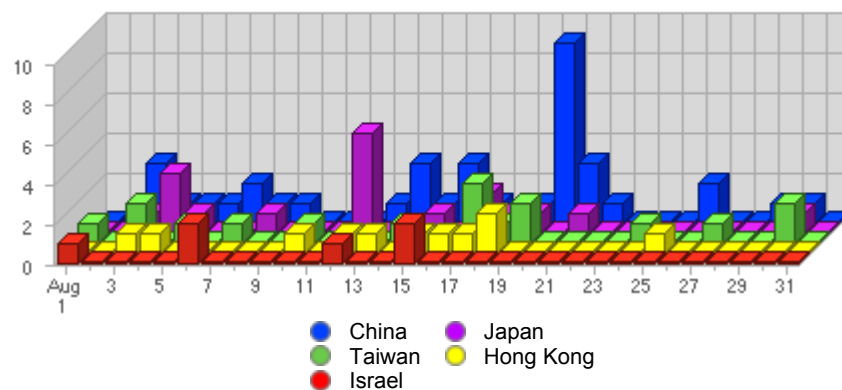

**Geographic Info** > [Asian Country](#)**Report Description**

Report Description: Asian Countries that Visitors came from during the month of August 2007  
Report Range: Month of August 2007  
Report Scope: Historical Data  
List Size: 14 of 14

**Map****Activity Breakdown**

#	Flag	Country	Total Visits	Average Visits Historically	Change	Percent of Visits
1.		China	37	17,14	+14 ▲	33,04%
2.		Japan	18	14,50	-15 ▼	16,07%
3.		Taiwan	17	7,67	+10 ▲	15,18%
4.		Hong Kong	11	9,17	+2 ▲	9,82%
5.		Israel	6	2,83	+5 ▲	5,36%
6.		South Korea	5	11,83	-15 ▼	4,46%
7.		Russia	5	4,71	-2 ▼	4,46%
8.		India	4	6,00	+1 ▲	3,57%
9.		Mongolia	4	-	+3 ▲	3,57%
10.		Iran	1	-	+1 ▲	0,89%
11.		Indonesia	1	2,50	-2 ▼	0,89%