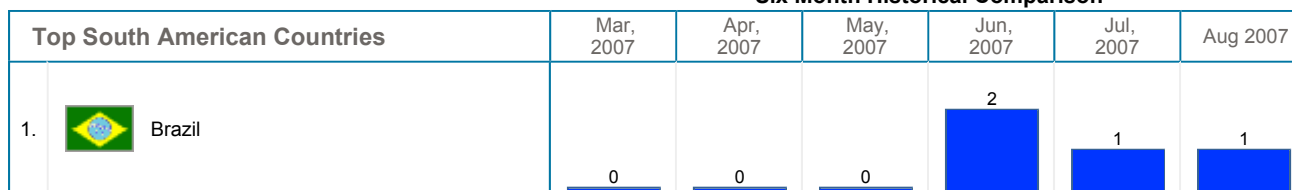

Geographic Info > Geographic Info Summary

Geographic Info Summary	
During the Month of August, 2007 :	
<ul style="list-style-type: none"> A total of 5,015 distinct visits were made to the site. 28,32% of all visits were from a known geographic location. 12,84% were from North America, 13,16% from Europe, 2,13% from Asia, 0,10% from Oceania, 0,02% from South America and 0,06% from Africa. 	

Six Month Historical Comparison

Top Continents		Mar, 2007	Apr, 2007	May, 2007	Jun, 2007	Jul, 2007	Aug 2007
1.	 Europe	115	749	736	873	645	660
2.	 North America	205	1,377	1,209	1,043	750	644
3.	 Asia	1	23	74	177	110	107
4.	 Oceania	1	0	1	9	1	5
5.	 Africa	0	0	2	5	5	3

Six Month Historical Comparison

Top North American Countries	Mar,	Apr,	May,	Jun,	Jul,	Aug 2007
------------------------------	------	------	------	------	------	----------

Six Month Historical Comparison