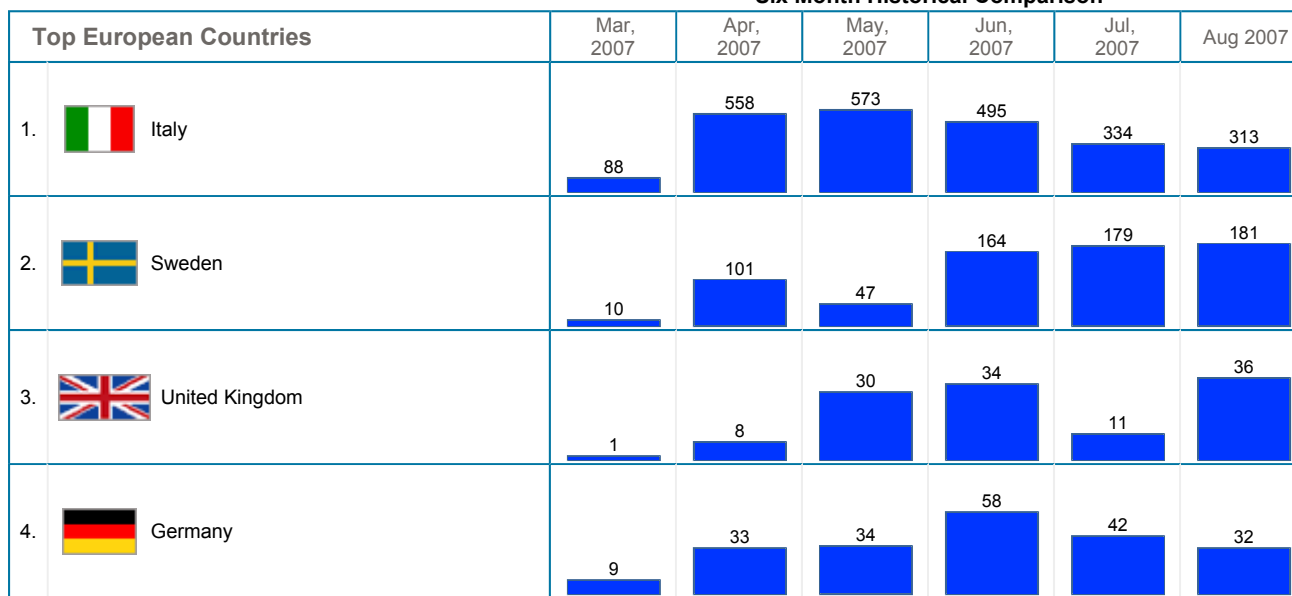

Geographic Info > Geographic Info Summary

Geographic Info Summary	
During the Month of August, 2007 :	
<ul style="list-style-type: none"> A total of 5,015 distinct visits were made to the site. 28,32% of all visits were from a known geographic location. 12,84% were from North America, 13,16% from Europe, 2,13% from Asia, 0,10% from Oceania, 0,02% from South America and 0,06% from Africa. 	

Six Month Historical Comparison

Top North American Countries	Mar,	Apr,	May,	Jun,	Jul,	Aug 2007
------------------------------	------	------	------	------	------	----------

Six Month Historical Comparison

Six Month Historical Comparison

Six Month Historical Comparison

Six Month Historical Comparison

Six Month Historical Comparison

Top African Countries		Mar, 2007	Apr, 2007	May, 2007	Jun, 2007	Jul, 2007	Aug 2007
1.	 South Africa	0	0	0	1	0	3