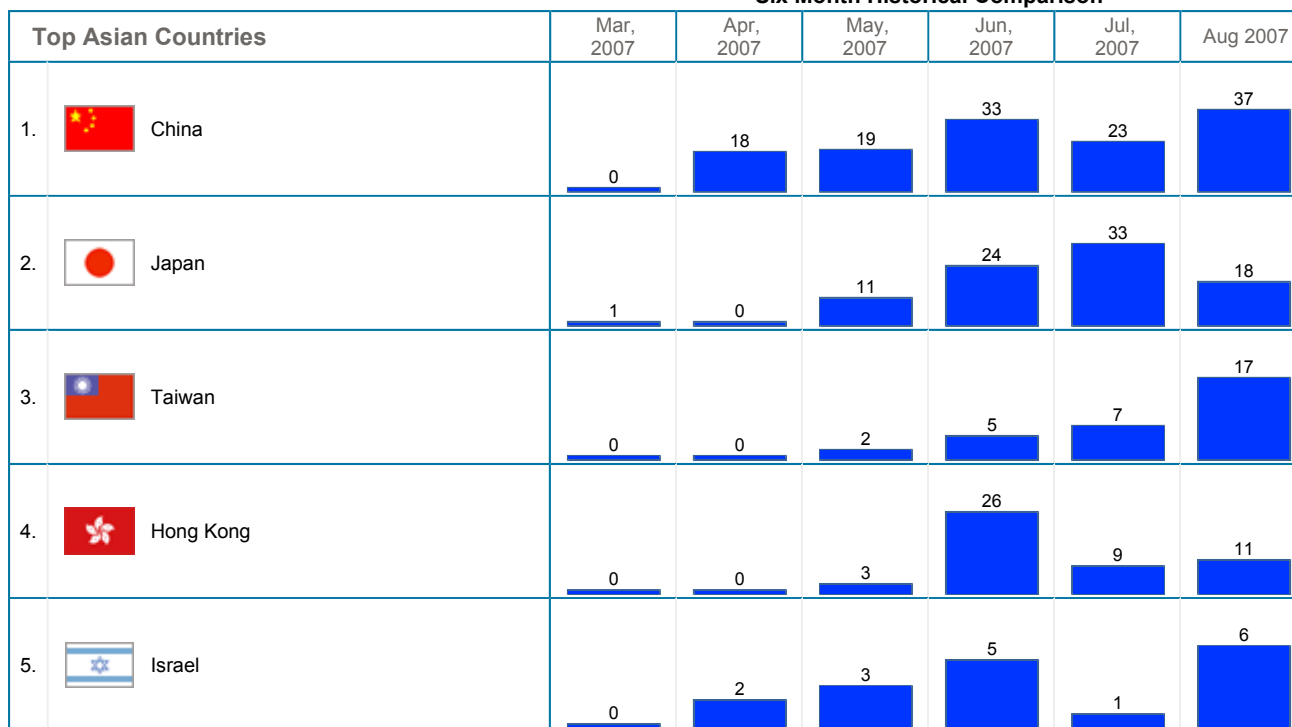

Geographic Info > Geographic Info Summary

Geographic Info Summary	
During the Month of August, 2007 :	
<ul style="list-style-type: none"> A total of 5,015 distinct visits were made to the site. 28,32% of all visits were from a known geographic location. 12,84% were from North America, 13,16% from Europe, 2,13% from Asia, 0,10% from Oceania, 0,02% from South America and 0,06% from Africa. 	

Six Month Historical Comparison

Top North American Countries	Mar,	Apr,	May,	Jun,	Jul,	Aug 2007
------------------------------	------	------	------	------	------	----------

Six Month Historical Comparison

Six Month Historical Comparison

Six Month Historical Comparison

Six Month Historical Comparison

Six Month Historical Comparison

Top African Countries		Mar, 2007	Apr, 2007	May, 2007	Jun, 2007	Jul, 2007	Aug 2007
1.	 South Africa	0	0	0	1	0	3