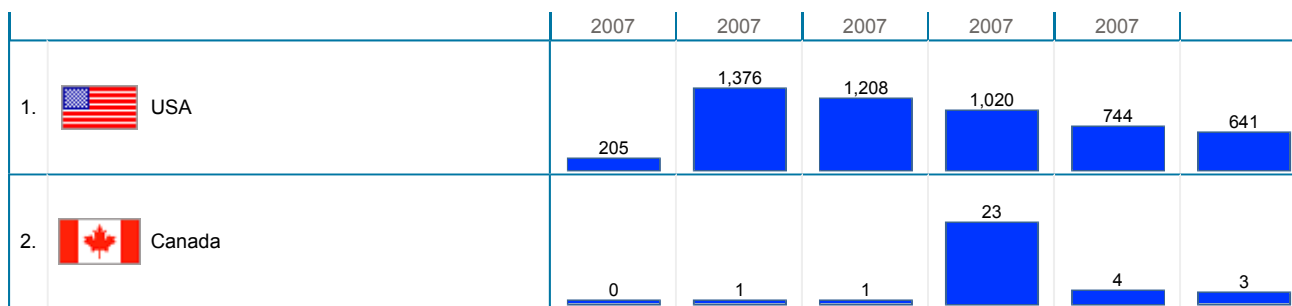

Six Month Historical Comparison

Six Month Historical Comparison