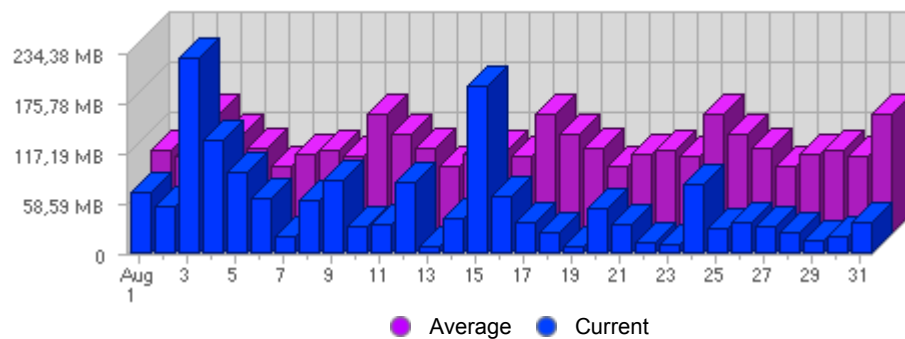

Traffic and Activity > Bandwidth

Report Description

Report Description: Bandwidth during the month of August 2007
 Report Range: Month of August 2007
 Report Scope: Historical Data

Historic Breakdown

Activity Breakdown

Date	Total Bandwidth	Average Bandwidth Historically	Change	Percent of Total Bandwidth
Wed Aug 1st, 2007	72,38 MB	97,57 MB	+72,38 MB ▲	4,18%
Thu Aug 2nd, 2007	54,13 MB	90,00 MB	+54,13 MB ▲	3,13%
Fri Aug 3rd, 2007	228,62 MB	139,89 MB	+228,62 MB ▲	13,22%
Sat Aug 4th, 2007	132,56 MB	115,43 MB	+132,56 MB ▲	7,66%
Sun Aug 5th, 2007	94,30 MB	99,69 MB	+78,30 MB ▲	5,45%
Mon Aug 6th, 2007	65,26 MB	79,03 MB	-109,52 MB ▼	3,77%
Tue Aug 7th, 2007	21,02 MB	92,13 MB	-52,48 MB ▼	1,22%
Wed Aug 8th, 2007	62,59 MB	97,57 MB	-9,78 MB ▼	3,62%
Thu Aug 9th, 2007	86,36 MB	90,00 MB	+32,23 MB ▲	4,99%
Fri Aug 10th, 2007	30,70 MB	139,89 MB	-197,92 MB ▼	1,77%
Sat Aug 11th, 2007	34,85 MB	115,43 MB	-97,71 MB ▼	2,02%
Sun Aug 12th, 2007	83,11 MB	99,69 MB	-11,19 MB ▼	4,80%
Mon Aug 13th, 2007	7,89 MB	79,03 MB	-57,37 MB ▼	0,46%
Tue Aug 14th, 2007	39,92 MB	92,13 MB	+18,90 MB ▲	2,31%
Wed Aug 15th, 2007	196,17 MB	97,57 MB	+133,57 MB ▲	11,34%
Thu Aug 16th, 2007	66,14 MB	90,00 MB	-20,22 MB ▼	3,82%
Fri Aug 17th, 2007	36,80 MB	139,89 MB	+6,10 MB ▲	2,13%
Sat Aug 18th, 2007	24,53 MB	115,43 MB	-10,32 MB ▼	1,42%
Sun Aug 19th, 2007	8,24 MB	99,69 MB	-74,87 MB ▼	0,48%
Mon Aug 20th, 2007	53,00 MB	79,03 MB	+45,11 MB ▲	3,06%
Tue Aug 21st, 2007	32,87 MB	92,13 MB	-7,06 MB ▼	1,90%
Wed Aug 22nd, 2007	13,66 MB	97,57 MB	-182,51 MB ▼	0,79%
Thu Aug 23rd, 2007	10,75 MB	90,00 MB	-55,40 MB ▼	0,62%
Fri Aug 24th, 2007	81,60 MB	139,89 MB	+44,80 MB ▲	4,72%
Sat Aug 25th, 2007	29,50 MB	115,43 MB	+4,97 MB ▲	1,71%
Sun Aug 26th, 2007	36,38 MB	99,69 MB	+28,14 MB ▲	2,10%
Mon Aug 27th, 2007	31,11 MB	79,03 MB	-21,89 MB ▼	1,80%
Tue Aug 28th, 2007	24,61 MB	92,13 MB	-8,26 MB ▼	1,42%