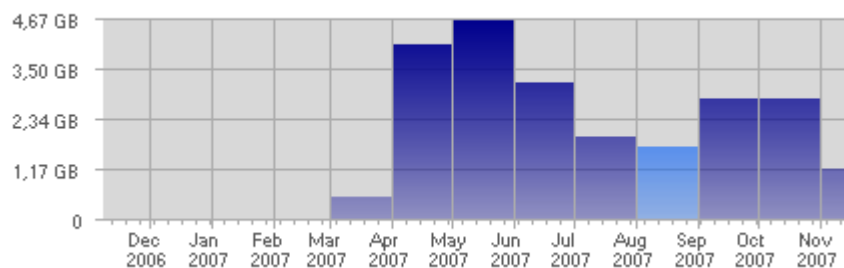

Traffic and Activity > Bandwidth

Report Description

Report Description: Bandwidth during the month of August 2007
 Report Range: Month of August 2007
 Report Scope: Historical Data

Historic Breakdown

Activity Breakdown

Date	Total Bandwidth	Average Bandwidth Historically	Change	Percent of Total Bandwidth
Wed Aug 1st, 2007	72,38 MB	97,57 MB	+72,38 MB ▲	4,18%
Thu Aug 2nd, 2007	54,13 MB	90,00 MB	+54,13 MB ▲	3,13%
Fri Aug 3rd, 2007	228,62 MB	139,89 MB	+228,62 MB ▲	13,22%
Sat Aug 4th, 2007	132,56 MB	115,43 MB	+132,56 MB ▲	7,66%
Sun Aug 5th, 2007	94,30 MB	99,69 MB	+78,30 MB ▲	5,45%
Mon Aug 6th, 2007	65,26 MB	79,03 MB	-109,52 MB ▼	3,77%
Tue Aug 7th, 2007	21,02 MB	92,13 MB	-52,48 MB ▼	1,22%
Wed Aug 8th, 2007	62,59 MB	97,57 MB	-9,78 MB ▼	3,62%
Thu Aug 9th, 2007	86,36 MB	90,00 MB	+32,23 MB ▲	4,99%
Fri Aug 10th, 2007	30,70 MB	139,89 MB	-197,92 MB ▼	1,77%
Sat Aug 11th, 2007	34,85 MB	115,43 MB	-97,71 MB ▼	2,02%
Sun Aug 12th, 2007	83,11 MB	99,69 MB	-11,19 MB ▼	4,80%
Mon Aug 13th, 2007	7,89 MB	79,03 MB	-57,37 MB ▼	0,46%
Tue Aug 14th, 2007	39,92 MB	92,13 MB	+18,90 MB ▲	2,31%
Wed Aug 15th, 2007	196,17 MB	97,57 MB	+133,57 MB ▲	11,34%
Thu Aug 16th, 2007	66,14 MB	90,00 MB	-20,22 MB ▼	3,82%
Fri Aug 17th, 2007	36,80 MB	139,89 MB	+6,10 MB ▲	2,13%
Sat Aug 18th, 2007	24,53 MB	115,43 MB	-10,32 MB ▼	1,42%
Sun Aug 19th, 2007	8,24 MB	99,69 MB	-74,87 MB ▼	0,48%
Mon Aug 20th, 2007	53,00 MB	79,03 MB	+45,11 MB ▲	3,06%
Tue Aug 21st, 2007	32,87 MB	92,13 MB	-7,06 MB ▼	1,90%
Wed Aug 22nd, 2007	13,66 MB	97,57 MB	-182,51 MB ▼	0,79%
Thu Aug 23rd, 2007	10,75 MB	90,00 MB	-55,40 MB ▼	0,62%
Fri Aug 24th, 2007	81,60 MB	139,89 MB	+44,80 MB ▲	4,72%
Sat Aug 25th, 2007	29,50 MB	115,43 MB	+4,97 MB ▲	1,71%
Sun Aug 26th, 2007	36,38 MB	99,69 MB	+28,14 MB ▲	2,10%
Mon Aug 27th, 2007	31,11 MB	79,03 MB	-21,89 MB ▼	1,80%
Tue Aug 28th, 2007	24,61 MB	92,13 MB	-8,26 MB ▼	1,42%