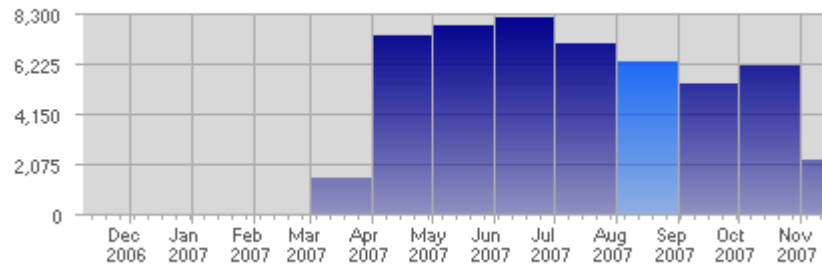

Traffic and Activity > Page Views

Report Description

Report Description: Page Views during the month of August 2007
 Report Range: Month of August 2007
 Report Scope: Historical Data

Historic Breakdown

Activity Breakdown

Date	Total Page Views	Average Page Views Historically	Change	Percent of Total Page Views
Wed Aug 1st, 2007	260	234,19	+260 ▲	4,08%
Thu Aug 2nd, 2007	320	217,16	+320 ▲	5,02%
Fri Aug 3rd, 2007	188	242,16	+188 ▲	2,95%
Sat Aug 4th, 2007	195	221,81	+195 ▲	3,06%
Sun Aug 5th, 2007	343	214,97	+186 ▲	5,38%
Mon Aug 6th, 2007	192	220,75	-34 ▼	3,01%
Tue Aug 7th, 2007	190	226,03	-24 ▼	2,98%
Wed Aug 8th, 2007	175	234,19	-85 ▼	2,74%
Thu Aug 9th, 2007	195	217,16	-125 ▼	3,06%
Fri Aug 10th, 2007	233	242,16	+45 ▲	3,65%
Sat Aug 11th, 2007	144	221,81	-51 ▼	2,26%
Sun Aug 12th, 2007	525	214,97	+182 ▲	8,23%
Mon Aug 13th, 2007	148	220,75	-44 ▼	2,32%
Tue Aug 14th, 2007	143	226,03	-47 ▼	2,24%
Wed Aug 15th, 2007	180	234,19	+5 ▲	2,82%
Thu Aug 16th, 2007	128	217,16	-67 ▼	2,01%
Fri Aug 17th, 2007	165	242,16	-68 ▼	2,59%
Sat Aug 18th, 2007	219	221,81	+75 ▲	3,43%
Sun Aug 19th, 2007	65	214,97	-460 ▼	1,02%
Mon Aug 20th, 2007	121	220,75	-27 ▼	1,90%
Tue Aug 21st, 2007	130	226,03	-13 ▼	2,04%
Wed Aug 22nd, 2007	138	234,19	-42 ▼	2,16%
Thu Aug 23rd, 2007	154	217,16	+26 ▲	2,41%
Fri Aug 24th, 2007	550	242,16	+385 ▲	8,62%
Sat Aug 25th, 2007	189	221,81	-30 ▼	2,96%
Sun Aug 26th, 2007	134	214,97	+69 ▲	2,10%
Mon Aug 27th, 2007	181	220,75	+60 ▲	2,84%
Tue Aug 28th, 2007	250	226,03	+120 ▲	3,92%