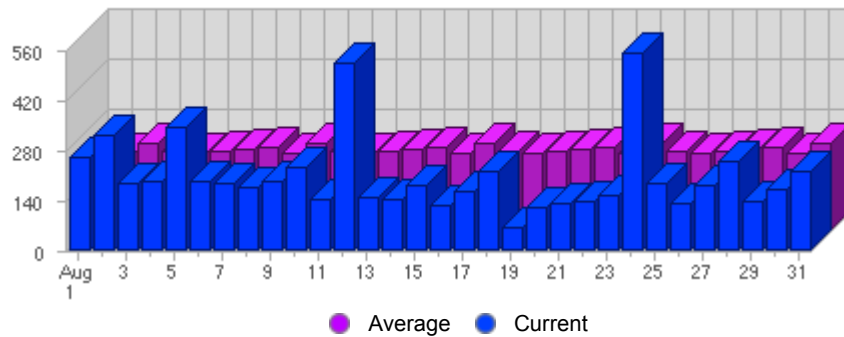

Traffic and Activity > Page Views

Report Description

Report Description: Page Views during the month of August 2007
 Report Range: Month of August 2007
 Report Scope: Historical Data

Historic Breakdown

Activity Breakdown

Date	Total Page Views	Average Page Views Historically	Change	Percent of Total Page Views
Wed Aug 1st, 2007	260	234,19	+260 ▲	4,08%
Thu Aug 2nd, 2007	320	217,16	+320 ▲	5,02%
Fri Aug 3rd, 2007	188	242,16	+188 ▲	2,95%
Sat Aug 4th, 2007	195	221,81	+195 ▲	3,06%
Sun Aug 5th, 2007	343	214,97	+186 ▲	5,38%
Mon Aug 6th, 2007	192	220,75	-34 ▼	3,01%
Tue Aug 7th, 2007	190	226,03	-24 ▼	2,98%
Wed Aug 8th, 2007	175	234,19	-85 ▼	2,74%
Thu Aug 9th, 2007	195	217,16	-125 ▼	3,06%
Fri Aug 10th, 2007	233	242,16	+45 ▲	3,65%
Sat Aug 11th, 2007	144	221,81	-51 ▼	2,26%
Sun Aug 12th, 2007	525	214,97	+182 ▲	8,23%
Mon Aug 13th, 2007	148	220,75	-44 ▼	2,32%
Tue Aug 14th, 2007	143	226,03	-47 ▼	2,24%
Wed Aug 15th, 2007	180	234,19	+5 ▲	2,82%
Thu Aug 16th, 2007	128	217,16	-67 ▼	2,01%
Fri Aug 17th, 2007	165	242,16	-68 ▼	2,59%
Sat Aug 18th, 2007	219	221,81	+75 ▲	3,43%
Sun Aug 19th, 2007	65	214,97	-460 ▼	1,02%
Mon Aug 20th, 2007	121	220,75	-27 ▼	1,90%
Tue Aug 21st, 2007	130	226,03	-13 ▼	2,04%
Wed Aug 22nd, 2007	138	234,19	-42 ▼	2,16%
Thu Aug 23rd, 2007	154	217,16	+26 ▲	2,41%
Fri Aug 24th, 2007	550	242,16	+385 ▲	8,62%
Sat Aug 25th, 2007	189	221,81	-30 ▼	2,96%
Sun Aug 26th, 2007	134	214,97	+69 ▲	2,10%
Mon Aug 27th, 2007	181	220,75	+60 ▲	2,84%
Tue Aug 28th, 2007	250	226,03	+120 ▲	3,92%

Wed Aug 29th, 2007	138	234,19	0 	2,16%
Thu Aug 30th, 2007	168	217,16	+14 	2,63%
Fri Aug 31st, 2007	220	242,16	-330 	3,45%
	6,381	6,073	-747 	

Content created Tuesday, November 13, 2007 02:18:33 GMT 1:00
LiveStats® .XSP V8.03 Copyright ©1996-2005 DeepMetrix® Corporation. All rights reserved.
Licensed to Aruba S.p.A..