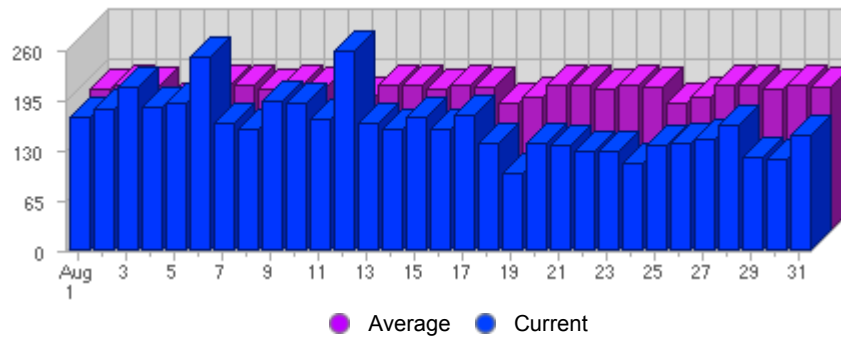

Traffic and Activity > Visits

Report Description

Report Description: Visits during the month of August 2007  
 Report Range: Month of August 2007  
 Report Scope: Historical Data

Historic Breakdown

Activity Breakdown

Date	Total Visits	Average Visits Historically	Change	Percent of Total Visits
Wed Aug 1st, 2007	173	183,78	+173 ▲	3,45%
Thu Aug 2nd, 2007	183	187,56	+183 ▲	3,65%
Fri Aug 3rd, 2007	211	185,13	+211 ▲	4,21%
Sat Aug 4th, 2007	185	165,88	+185 ▲	3,69%
Sun Aug 5th, 2007	191	173,63	+16 ▲	3,81%
Mon Aug 6th, 2007	250	188,66	+68 ▲	4,99%
Tue Aug 7th, 2007	165	187,72	-19 ▼	3,29%
Wed Aug 8th, 2007	158	183,78	-15 ▼	3,15%
Thu Aug 9th, 2007	194	187,56	+11 ▲	3,87%
Fri Aug 10th, 2007	192	185,13	-19 ▼	3,83%
Sat Aug 11th, 2007	170	165,88	-15 ▼	3,39%
Sun Aug 12th, 2007	258	173,63	+67 ▲	5,15%
Mon Aug 13th, 2007	165	188,66	-85 ▼	3,29%
Tue Aug 14th, 2007	158	187,72	-7 ▼	3,15%
Wed Aug 15th, 2007	174	183,78	+16 ▲	3,47%
Thu Aug 16th, 2007	157	187,56	-37 ▼	3,13%
Fri Aug 17th, 2007	175	185,13	-17 ▼	3,49%
Sat Aug 18th, 2007	139	165,88	-31 ▼	2,77%
Sun Aug 19th, 2007	100	173,63	-158 ▼	1,99%
Mon Aug 20th, 2007	138	188,66	-27 ▼	2,75%
Tue Aug 21st, 2007	137	187,72	-21 ▼	2,73%
Wed Aug 22nd, 2007	129	183,78	-45 ▼	2,57%
Thu Aug 23rd, 2007	128	187,56	-29 ▼	2,55%
Fri Aug 24th, 2007	114	185,13	-61 ▼	2,27%
Sat Aug 25th, 2007	137	165,88	-2 ▼	2,73%
Sun Aug 26th, 2007	139	173,63	+39 ▲	2,77%
Mon Aug 27th, 2007	143	188,66	+5 ▲	2,85%
Tue Aug 28th, 2007	163	187,72	+26 ▲	3,25%

Wed Aug 29th, 2007	121	183,78	-8 ▼	2,41%
Thu Aug 30th, 2007	118	187,56	-10 ▼	2,35%
Fri Aug 31st, 2007	150	185,13	+36 ▲	2,99%
	5,015	3,704	-1,457 ▼	

Content created Tuesday, November 13, 2007 02:17:55 GMT 1:00  
LiveStats® .XSP V8.03 Copyright ©1996-2005 DeepMetrix® Corporation. All rights reserved.  
Licensed to Aruba S.p.A..