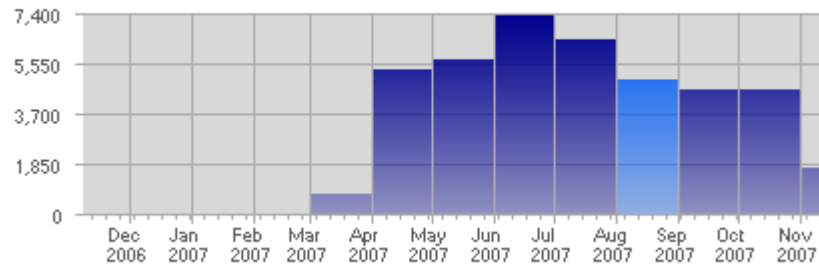

Traffic and Activity > Visits

Report Description

Report Description: Visits during the month of August 2007  
 Report Range: Month of August 2007  
 Report Scope: Historical Data

Historic Breakdown

Activity Breakdown

Date	Total Visits	Average Visits Historically	Change	Percent of Total Visits
Wed Aug 1st, 2007	173	183,78	+173 ▲	3,45%
Thu Aug 2nd, 2007	183	187,56	+183 ▲	3,65%
Fri Aug 3rd, 2007	211	185,13	+211 ▲	4,21%
Sat Aug 4th, 2007	185	165,88	+185 ▲	3,69%
Sun Aug 5th, 2007	191	173,63	+16 ▲	3,81%
Mon Aug 6th, 2007	250	188,66	+68 ▲	4,99%
Tue Aug 7th, 2007	165	187,72	-19 ▼	3,29%
Wed Aug 8th, 2007	158	183,78	-15 ▼	3,15%
Thu Aug 9th, 2007	194	187,56	+11 ▲	3,87%
Fri Aug 10th, 2007	192	185,13	-19 ▼	3,83%
Sat Aug 11th, 2007	170	165,88	-15 ▼	3,39%
Sun Aug 12th, 2007	258	173,63	+67 ▲	5,15%
Mon Aug 13th, 2007	165	188,66	-85 ▼	3,29%
Tue Aug 14th, 2007	158	187,72	-7 ▼	3,15%
Wed Aug 15th, 2007	174	183,78	+16 ▲	3,47%
Thu Aug 16th, 2007	157	187,56	-37 ▼	3,13%
Fri Aug 17th, 2007	175	185,13	-17 ▼	3,49%
Sat Aug 18th, 2007	139	165,88	-31 ▼	2,77%
Sun Aug 19th, 2007	100	173,63	-158 ▼	1,99%
Mon Aug 20th, 2007	138	188,66	-27 ▼	2,75%
Tue Aug 21st, 2007	137	187,72	-21 ▼	2,73%
Wed Aug 22nd, 2007	129	183,78	-45 ▼	2,57%
Thu Aug 23rd, 2007	128	187,56	-29 ▼	2,55%
Fri Aug 24th, 2007	114	185,13	-61 ▼	2,27%
Sat Aug 25th, 2007	137	165,88	-2 ▼	2,73%
Sun Aug 26th, 2007	139	173,63	+39 ▲	2,77%
Mon Aug 27th, 2007	143	188,66	+5 ▲	2,85%
Tue Aug 28th, 2007	163	187,72	+26 ▲	3,25%